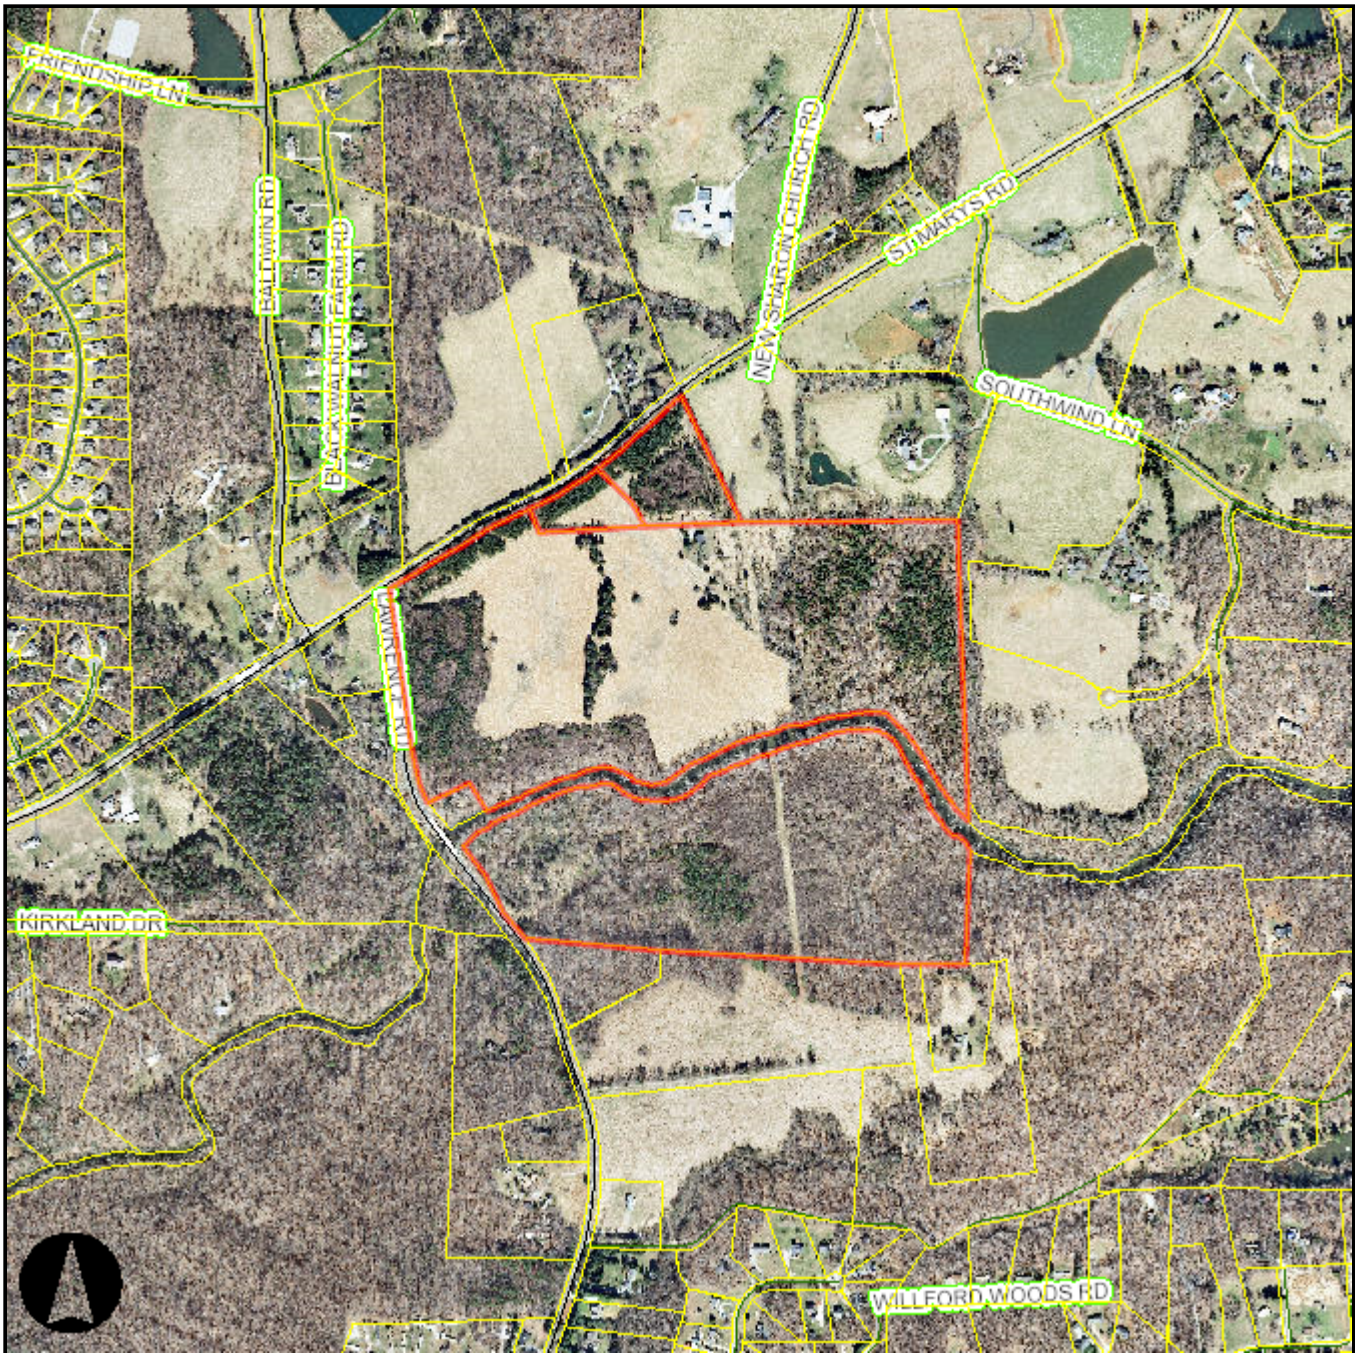

# Orange County, NC GIS

1 inch = 1000 feet

Created on 8/22/2017. Orange County, North Carolina.