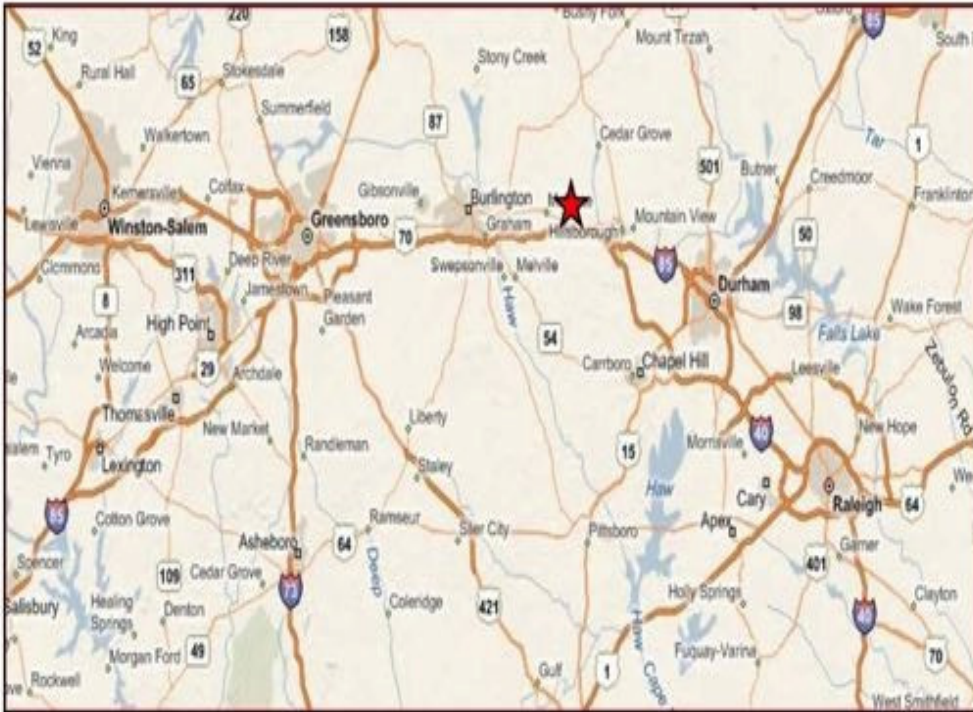

# ***Area Information***

***Mebane, NC is located on the Alamance/Orange County in central NC. It is 1/2 between 2 of the largest Metropolitan areas in the state: Greensboro, Winston-Salem & High Point area (Population 840,000) and Raleigh, Durham & Chapel Hill area (Population 757,000). Mebane is on 2 major Interstate Highways I-85 & I-40 which has an estimated 100,000 Cars per day.***

***Airport Interstate View***

***2,200' Airport Runway***

***Airplane Shop & Hanger***