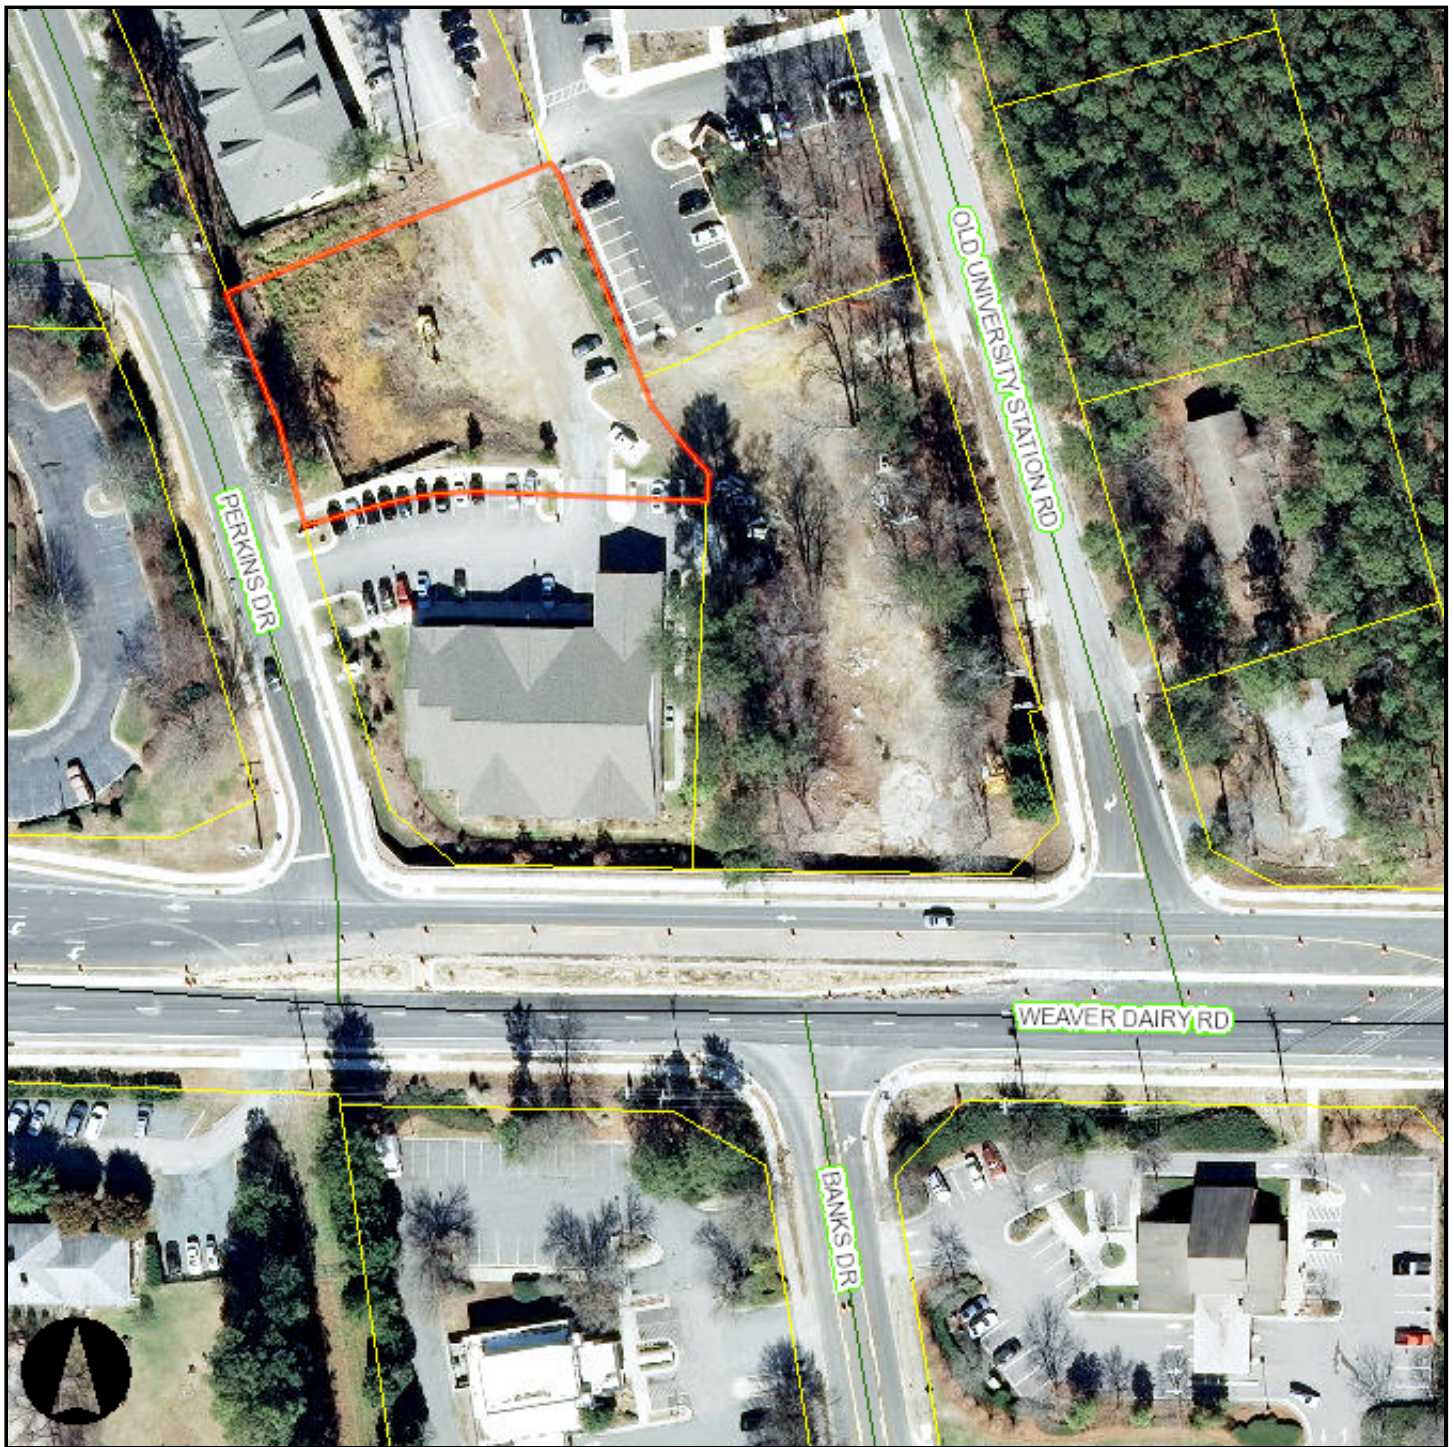

# Orange County, NC GIS

1 inch = 100 feet

Created on 5/16/2016. Orange County, North Carolina.