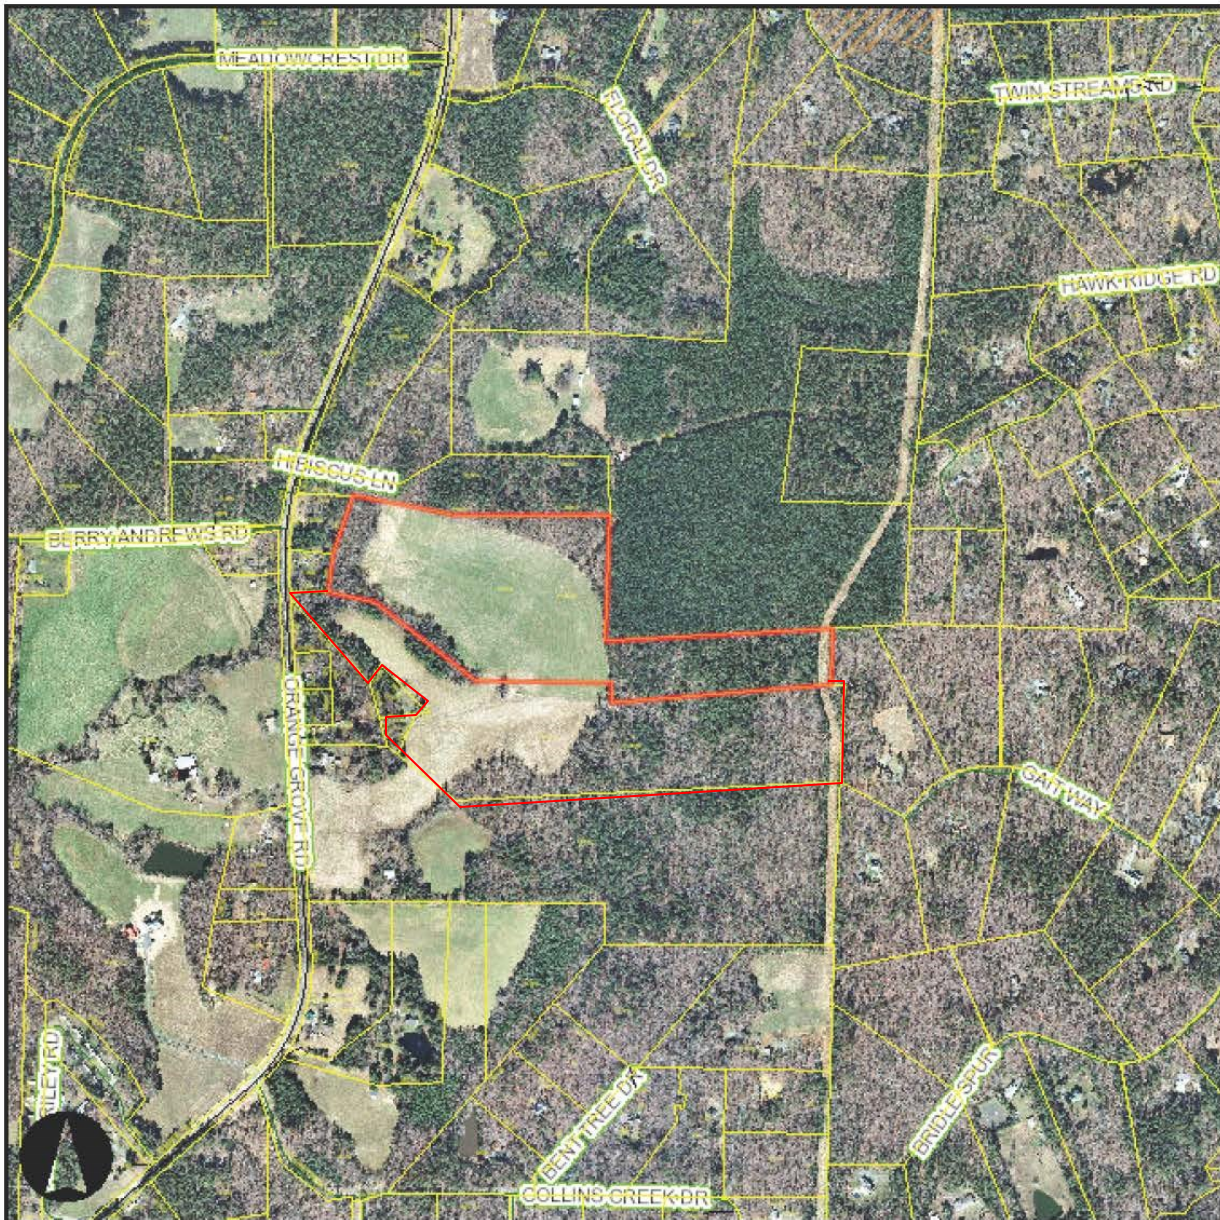

4006 Hwy54_map

1 inch = 1000 feet
Created on 7/25/2017, Orange County, North Carolina.