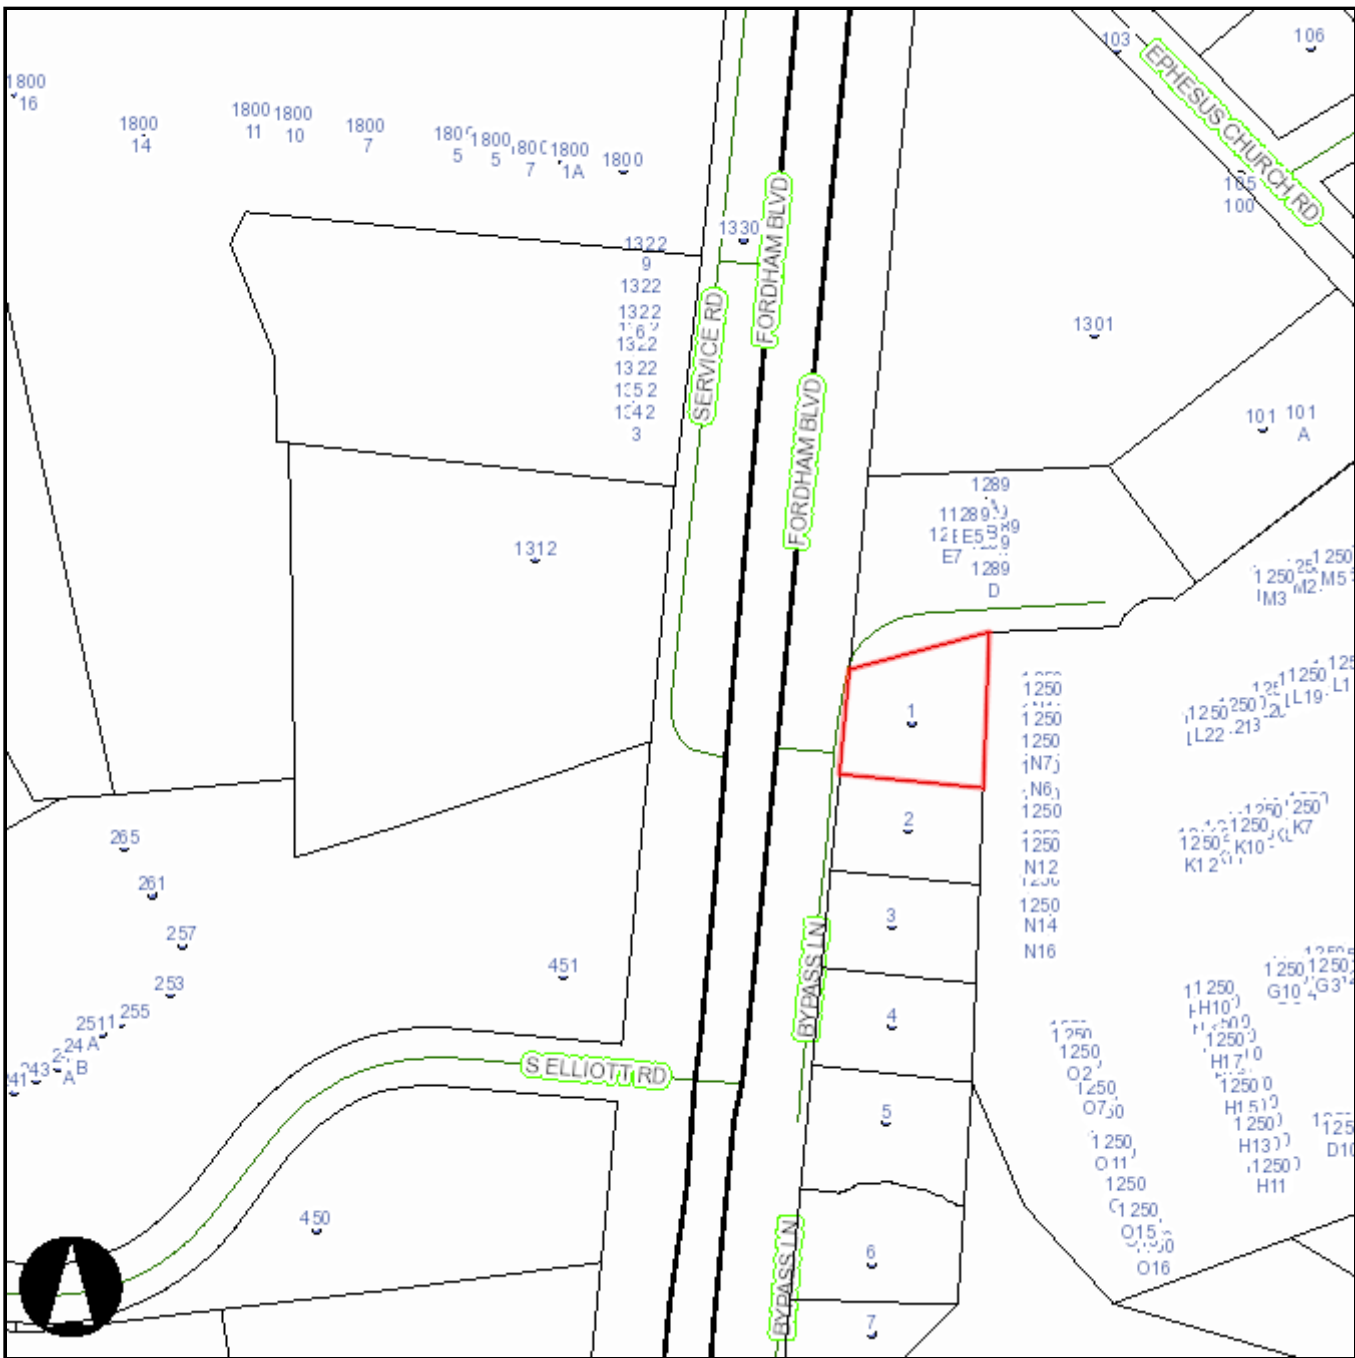

# Orange County, NC GIS

1 inch = 200 feet

## Search Results (1)

shape	ESRI.ArcGIS.ADF.Web.Geometry.Polygon
PIN	9799340588
PINSTATUS	ACTIVE
OWNER_TYPE	
IOFLAG	

OWNER1_LAST	FORD
OWNER1_FIRST	KLAUS E
OWNER2_LAST	
OWNER2_FIRST	
ADDRESS1	1 BYPASS LN
ADDRESS2	
CITY	CHAPEL HILL
STATE	NC
ZIPCODE	275175807
TOWNSHIP	7
SIZE	1
UOM	L
CALC_ACRES	0.46
SUBCODE	
LEGAL_DESC	# 1 FIELDS-HARWARD
RATECODE	22
SCHOOL_SYSTEM	Chapel Hill/Carrboro Schools
LANDVALUE	116250
BLDGVALUE	164455
BLDGCNT	1
VALUATION	280705
TAXSTATUS	A
FARMUSE	
USEVALUE	0
DEEDREF	795/103
LEGALREF	
DATESOLD	6/2/1989 12:00:00 AM
TAXSTAMPS	0
STAMPVALUE	0
SUBDIVISION_NAME	
TOWNSHIP_NAME	CHAPEL HILL
SQFT	2492
YEARBUILT	1952
SHAPE.fid	21002843
shape.area	19840.5806557487

Created on 10/17/2016. Orange County, North Carolina.