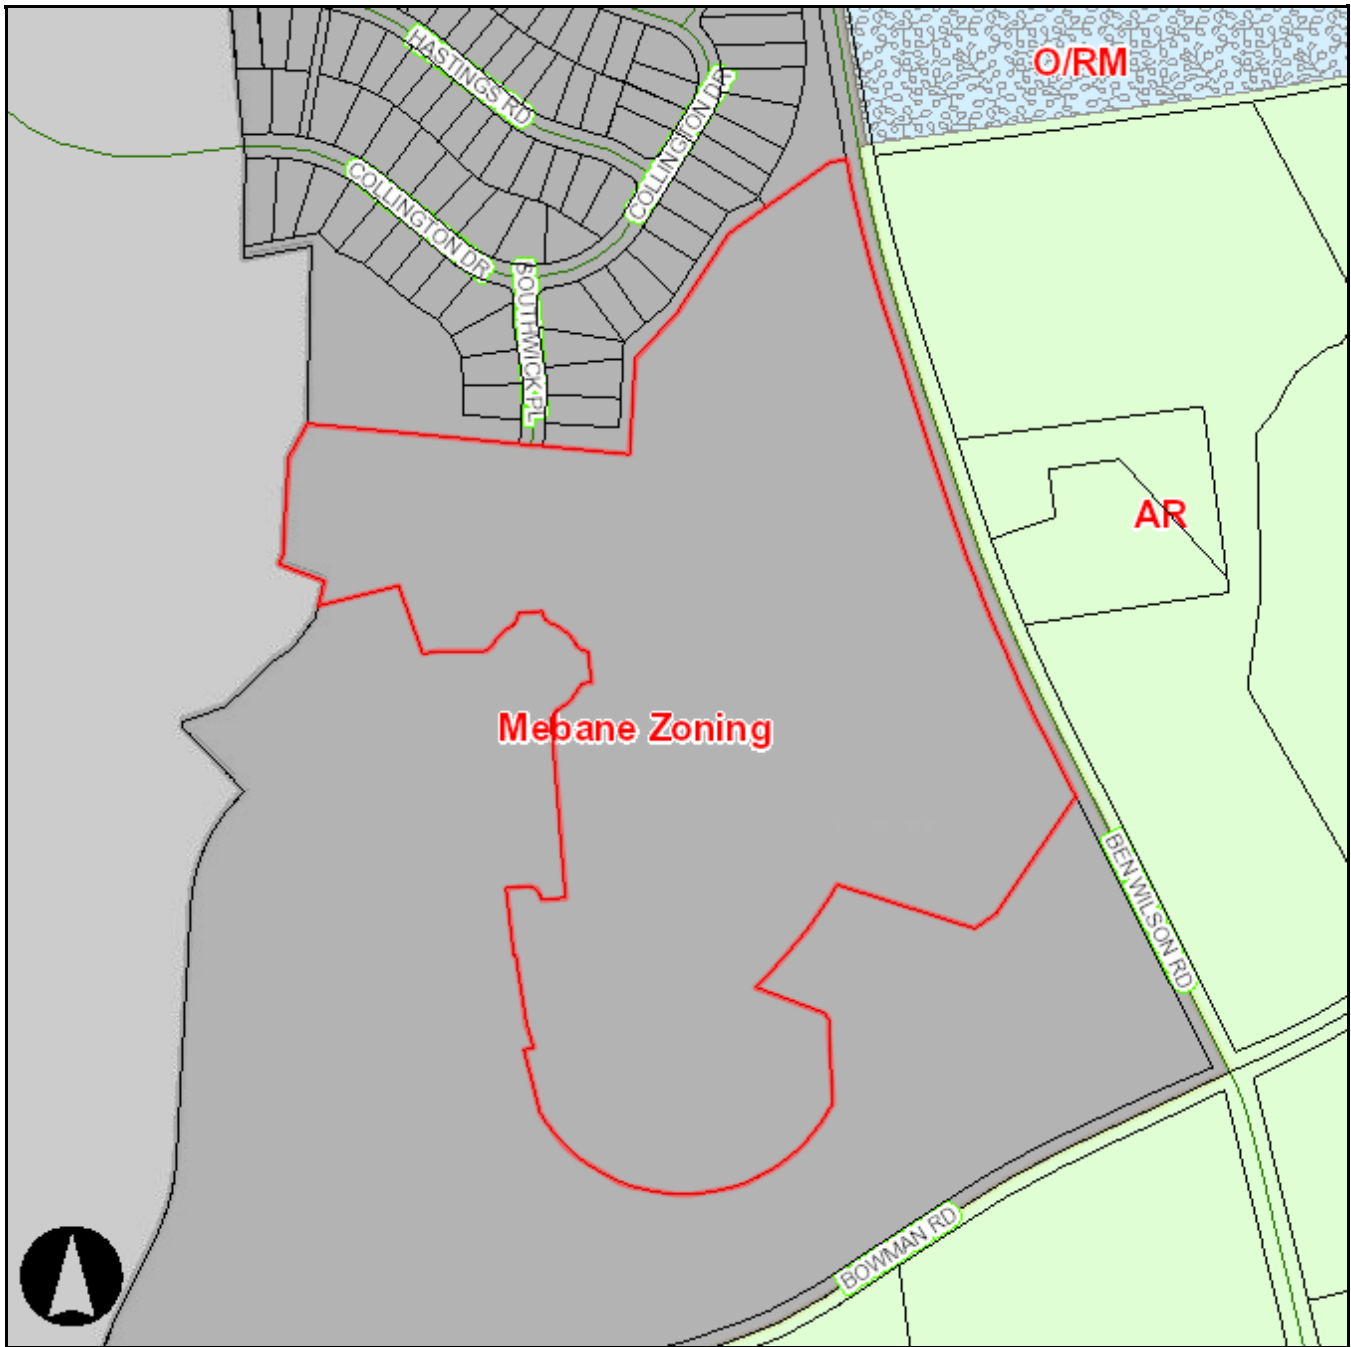

Orange County, NC GIS

1 inch = 400 feet

Search Results (1)

shape	ESRI.ArcGIS.ADF.Web.Geometry.Polygon
PIN	9824328937
PINSTATUS	ACTIVE

OWNER_TYPE	
IOFLAG	
OWNER1_LAST	FINKLE
OWNER1_FIRST	ROBERT A
OWNER2_LAST	
OWNER2_FIRST	
ADDRESS1	4022 COLE MILL RD
ADDRESS2	
CITY	DURHAM
STATE	NC
ZIPCODE	27712
TOWNSHIP	3
SIZE	39.62
UOM	A
CALC_ACRES	38.62
SUBCODE	
LEGAL_DESC	A THE MEADOWS P116/2-3
RATECODE	24
SCHOOL_SYSTEM	Orange County Schools
LANDVALUE	
BLDGVALUE	
BLDGCNT	
VALUATION	
TAXSTATUS	
FARMUSE	
USEVALUE	
DEEDREF	6163/26
LEGALREF	
DATESOLD	7/27/2016 12:00:00 AM
TAXSTAMPS	1268
STAMPVALUE	634000
SUBDIVISION_NAME	
TOWNSHIP_NAME	CHEEKS
SQFT	NaN
YEARBUILT	
SHAPE.fid	25382320
shape.area	1681997.23026311