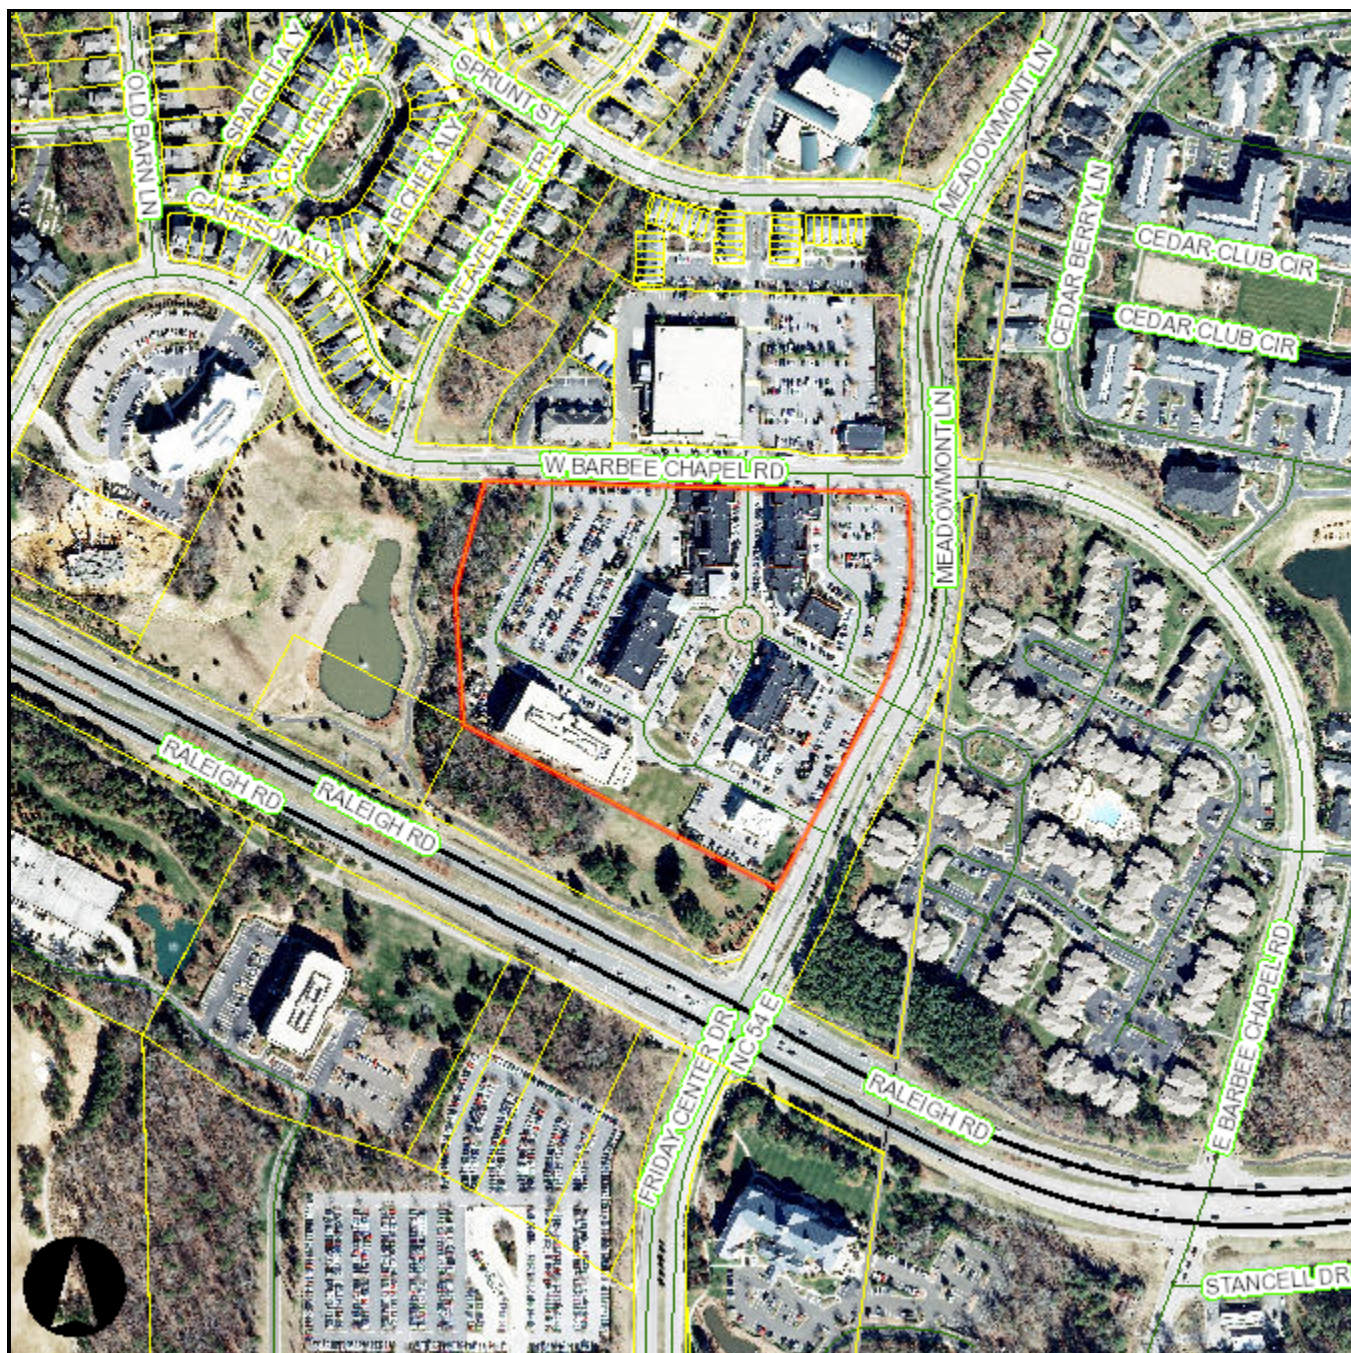

# Orange County, NC GIS

## 531meadowmont\_aerial

1 inch = 400 feet  
Created on 6/23/2017. Orange County, North Carolina.