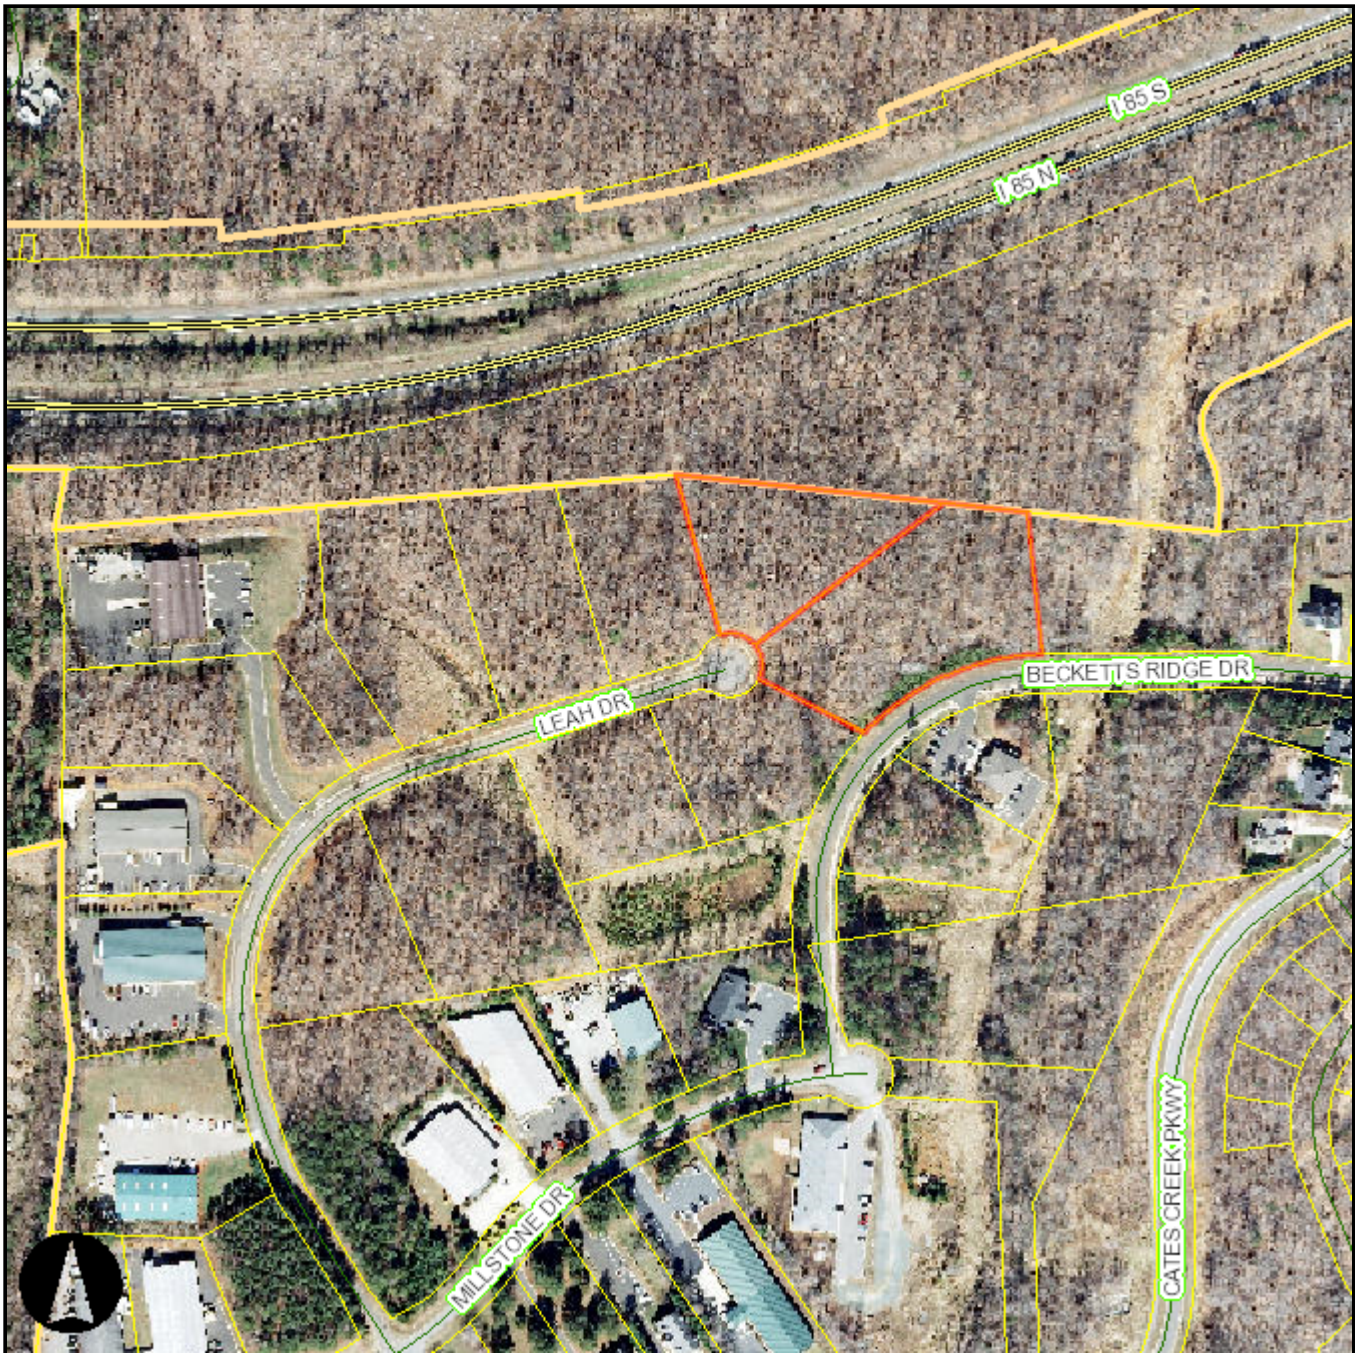

# Orange County, NC GIS

1 inch = 300 feet

Created on 8/28/2017. Orange County, North Carolina.