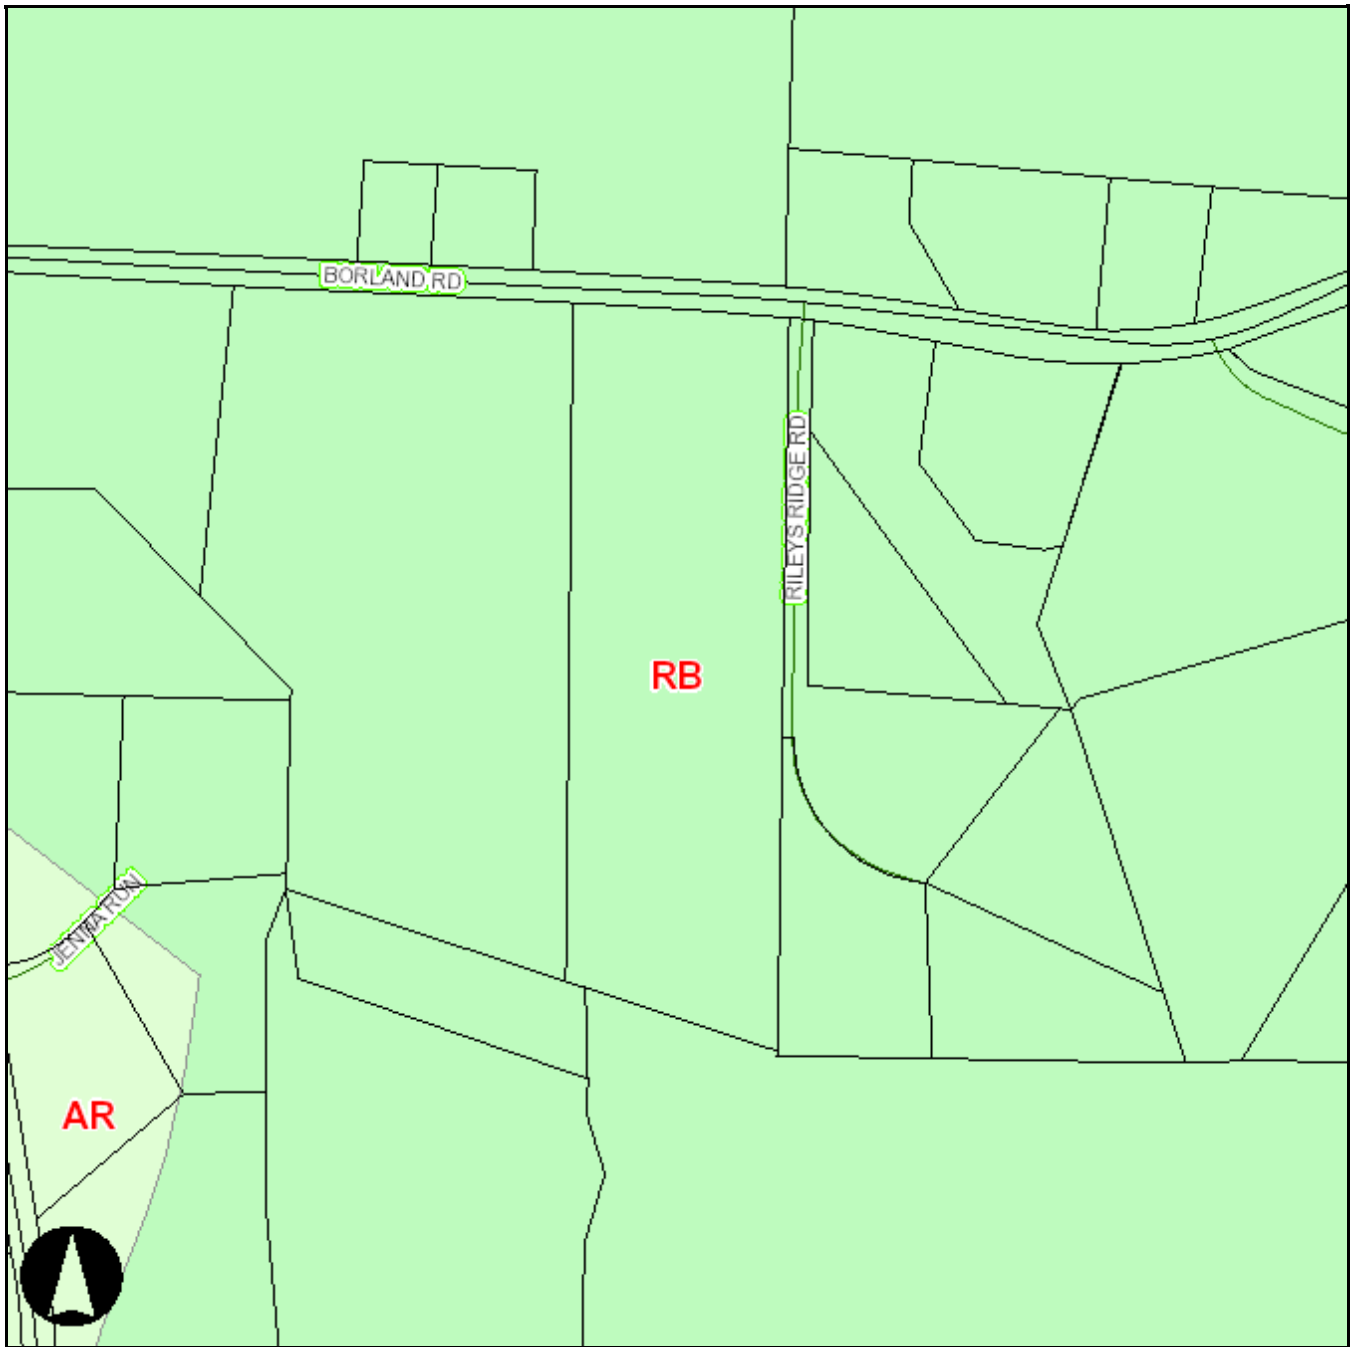

# Orange County, NC GIS

1 inch = 400 feet

Created on 2/20/2017. Orange County, North Carolina.