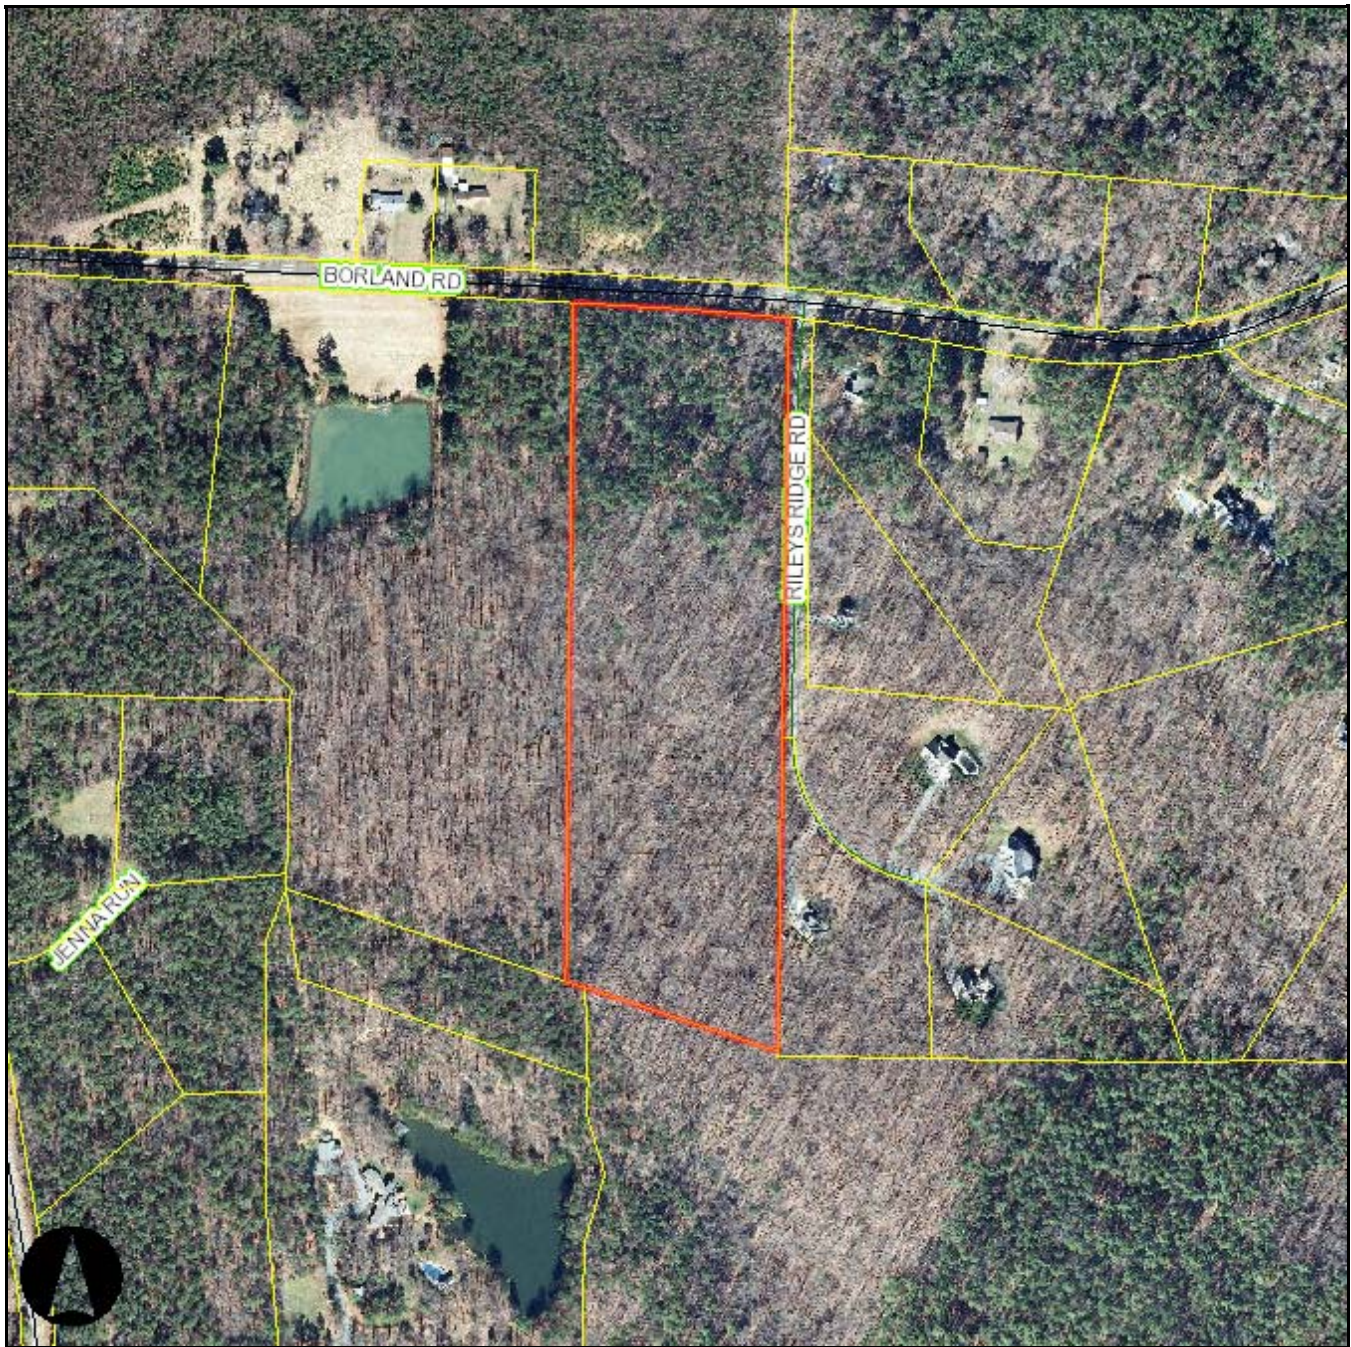

Orange County, NC GIS

1 inch = 400 feet

Search Results (1)

shape	ESRI.ArcGIS.ADF.Web.Geometry.Polygon
PIN	9851393491
PINSTATUS	ACTIVE

OWNER_TYPE	
IOFLAG	
OWNER1_LAST	LIE NIELSEN
OWNER1_FIRST	PETER D
OWNER2_LAST	LIE NIELSEN
OWNER2_FIRST	COREY A
ADDRESS1	1445 MEADOW WIND LN
ADDRESS2	
CITY	HILLSBOROUGH
STATE	NC
ZIPCODE	27278
TOWNSHIP	6
SIZE	15.56
UOM	A
CALC_ACRES	15.22
SUBCODE	
LEGAL_DESC	3 PETER D LIE NIELSEN & COREY A LIE NIELSEN P112/165
RATECODE	10
SCHOOL_SYSTEM	Orange County Schools
LANDVALUE	192800
BLDGVALUE	0
BLDGCNT	
VALUATION	192800
TAXSTATUS	A
FARMUSE	
USEVALUE	0
DEEDREF	4519/321
LEGALREF	
DATESOLD	5/12/2014 12:00:00 AM
TAXSTAMPS	NaN
STAMPVALUE	NaN
SUBDIVISION_NAME	
TOWNSHIP_NAME	BINGHAM
SQFT	NaN
YEARBUILT	
SHAPE.fid	25944517
shape.area	663123.09925451