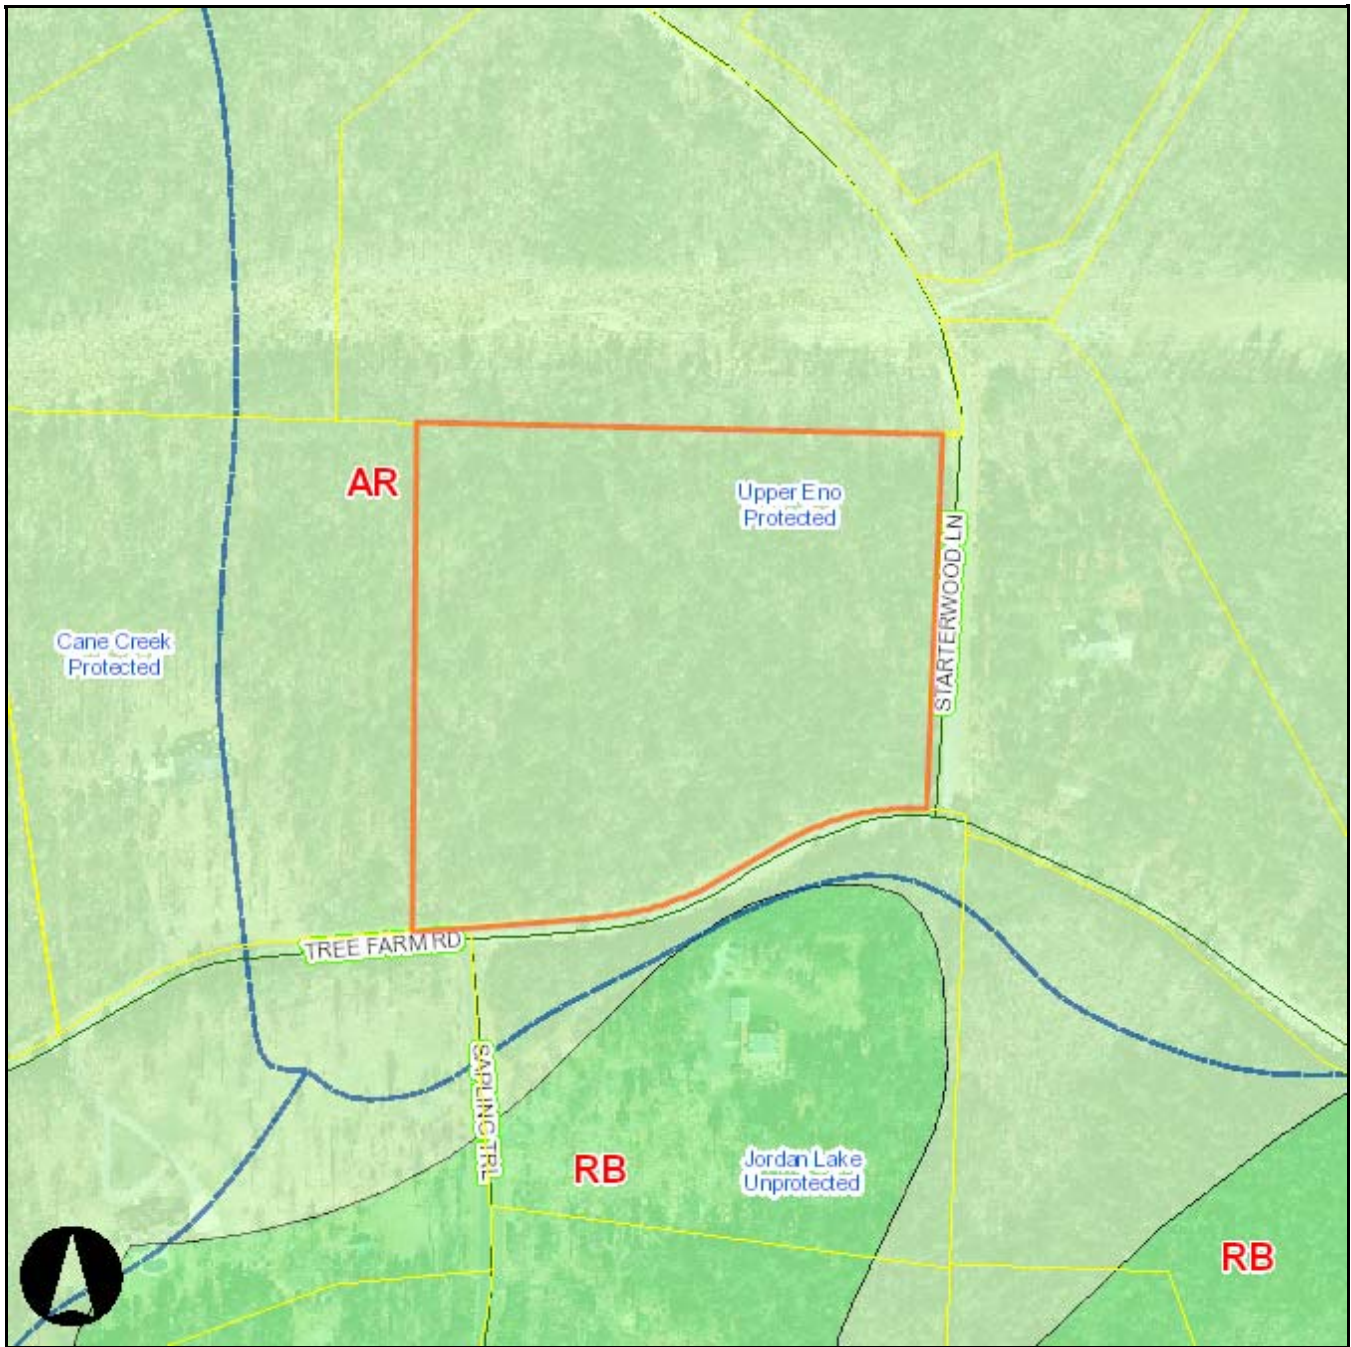

# Orange County, NC GIS

1 inch = 300 feet

## Search Results (1)

shape	ESRI.ArcGIS.ADF.Web.Geometry.Polygon
PIN	9852287660
PINSTATUS	ACTIVE

OWNER_TYPE	
IOFLAG	
OWNER1_LAST	JONES
OWNER1_FIRST	NEWTON B
OWNER2_LAST	
OWNER2_FIRST	
ADDRESS1	4246 NEW HOPE SPRING DR
ADDRESS2	
CITY	HILLSBOROUGH
STATE	NC
ZIPCODE	27278
TOWNSHIP	6
SIZE	13.58
UOM	A
CALC_ACRES	13.48
SUBCODE	2984
LEGAL_DESC	27 TREE FARM P91/139
RATECODE	10
SCHOOL_SYSTEM	Orange County Schools
LANDVALUE	152151
BLDGVALUE	0
BLDGCNT	
VALUATION	152151
TAXSTATUS	A
FARMUSE	
USEVALUE	0
DEEDREF	3971/549
LEGALREF	
DATESOLD	2/19/2008 12:00:00 AM
TAXSTAMPS	NaN
STAMPVALUE	NaN
SUBDIVISION_NAME	TREE FARM
TOWNSHIP_NAME	BINGHAM
SQFT	NaN
YEARBUILT	
SHAPE.fid	23908772
shape.area	578832.418304679

Created on 12/27/2016. Orange County, North Carolina.