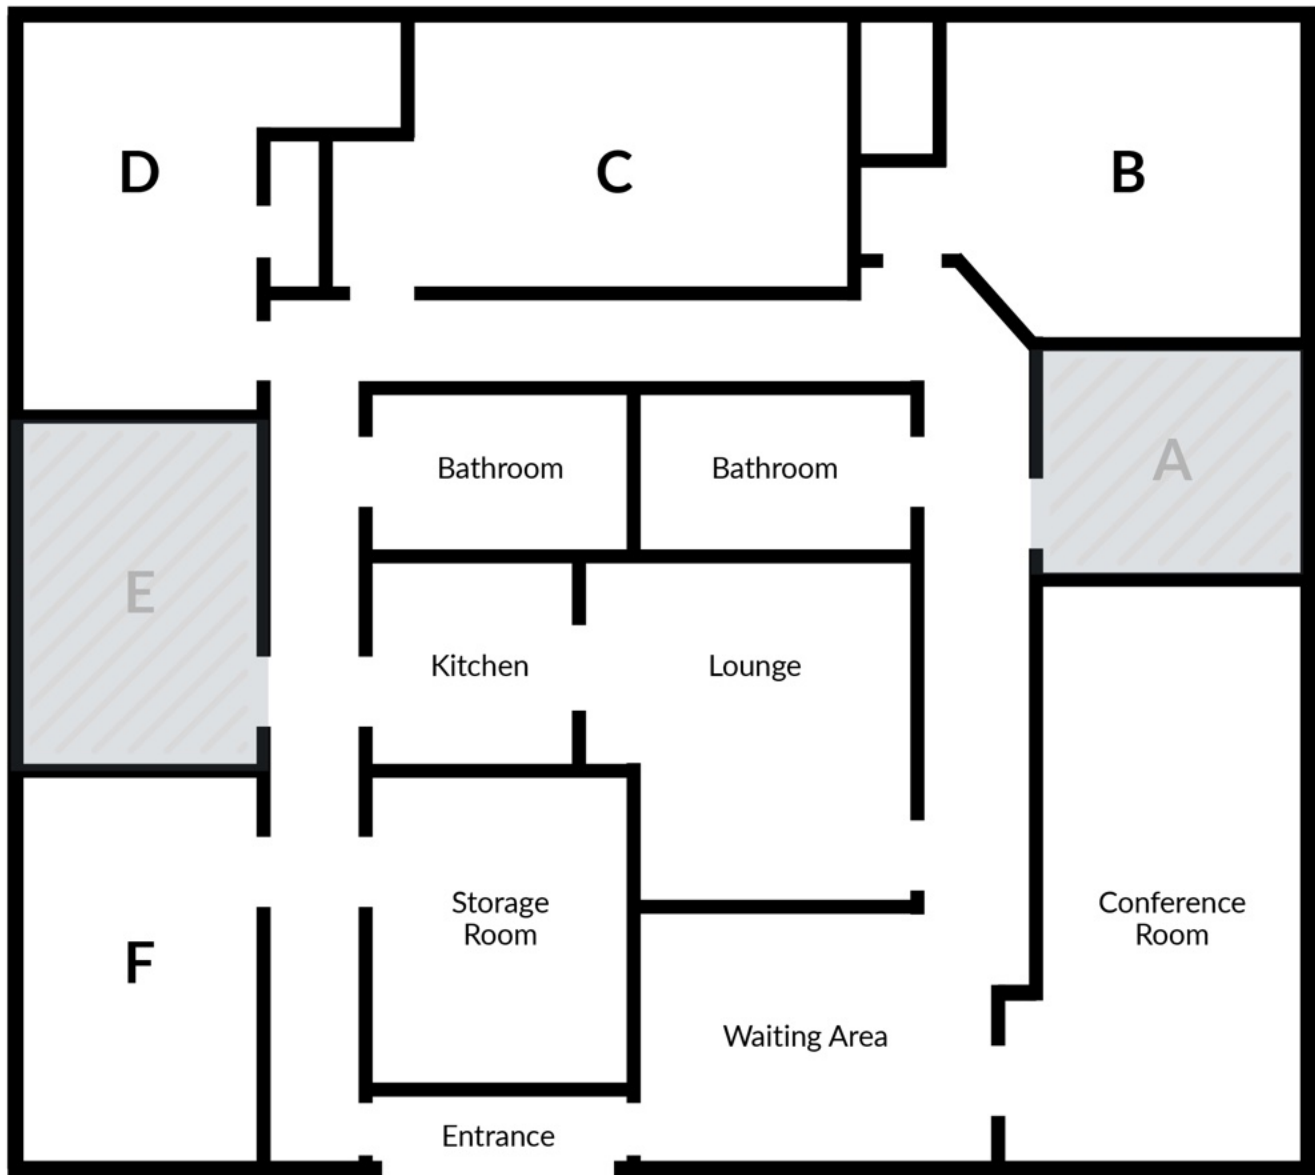

FLOOR PLAN

**AVAILABLE OFFICE SUITES:
B, C, D, F**

*NOT DRAWN TO SCALE