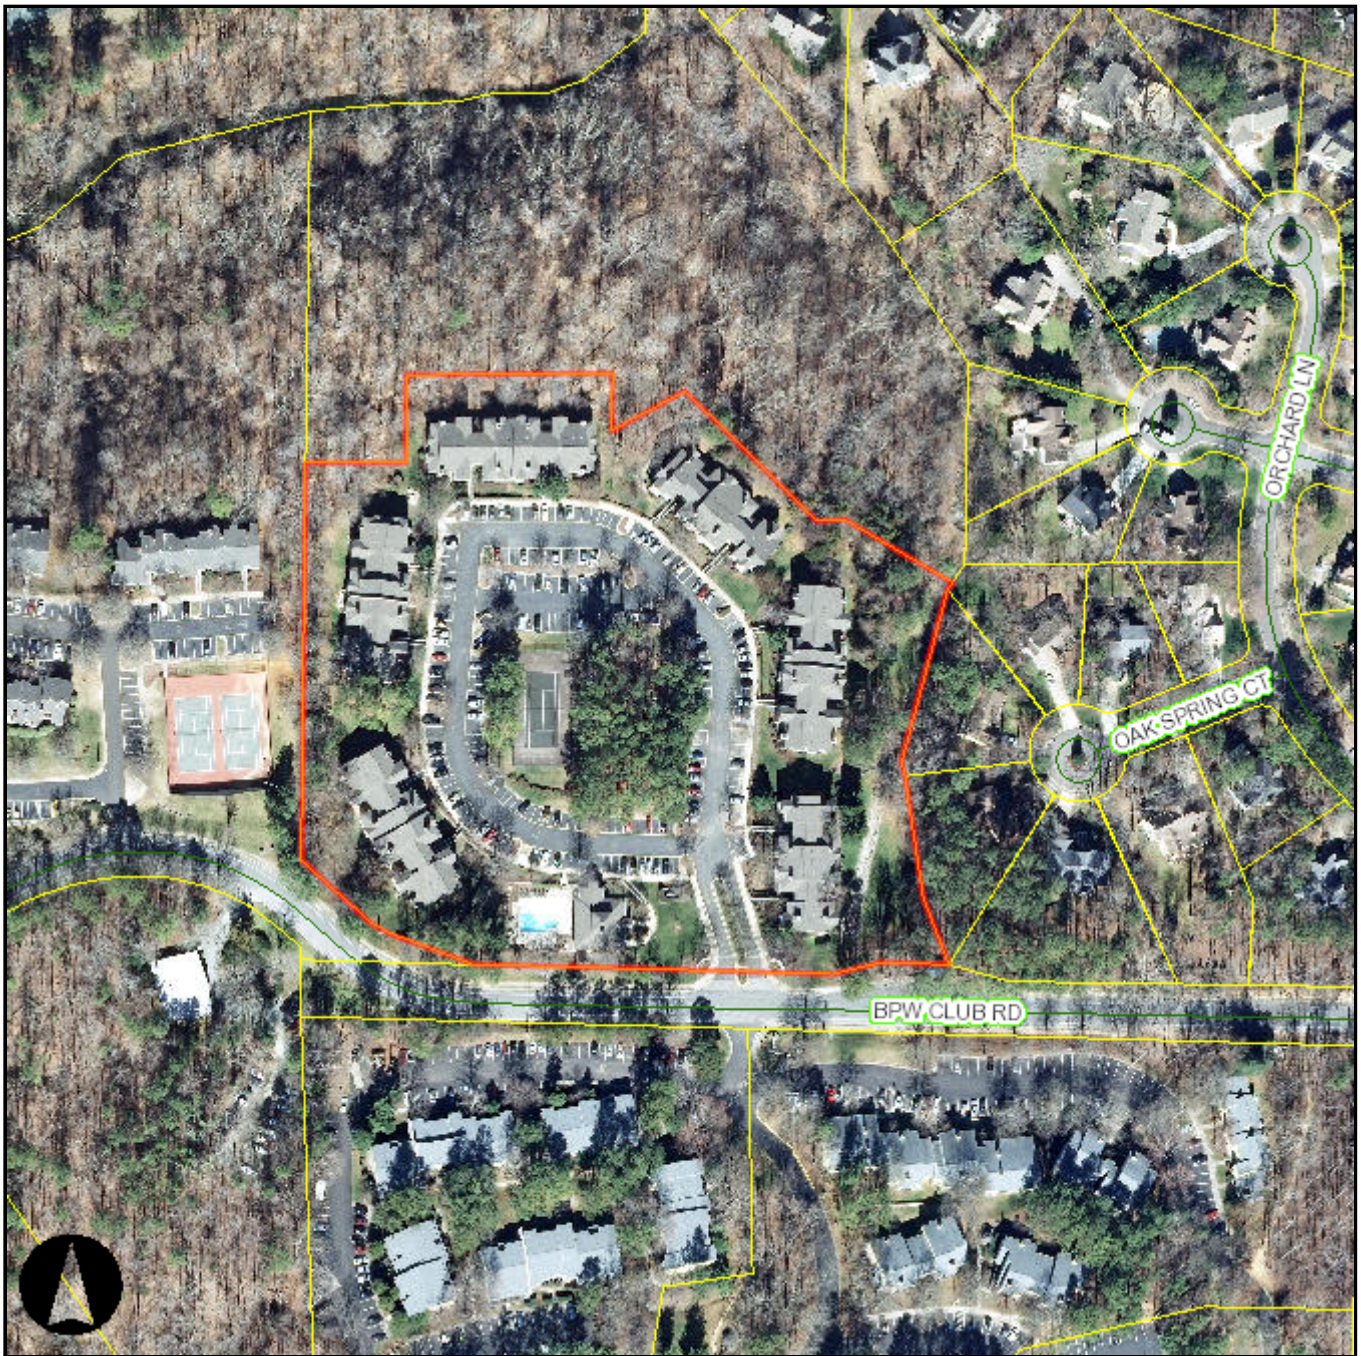

# Orange County, NC GIS

1 inch = 200 feet

Created on 8/12/2016. Orange County, North Carolina.