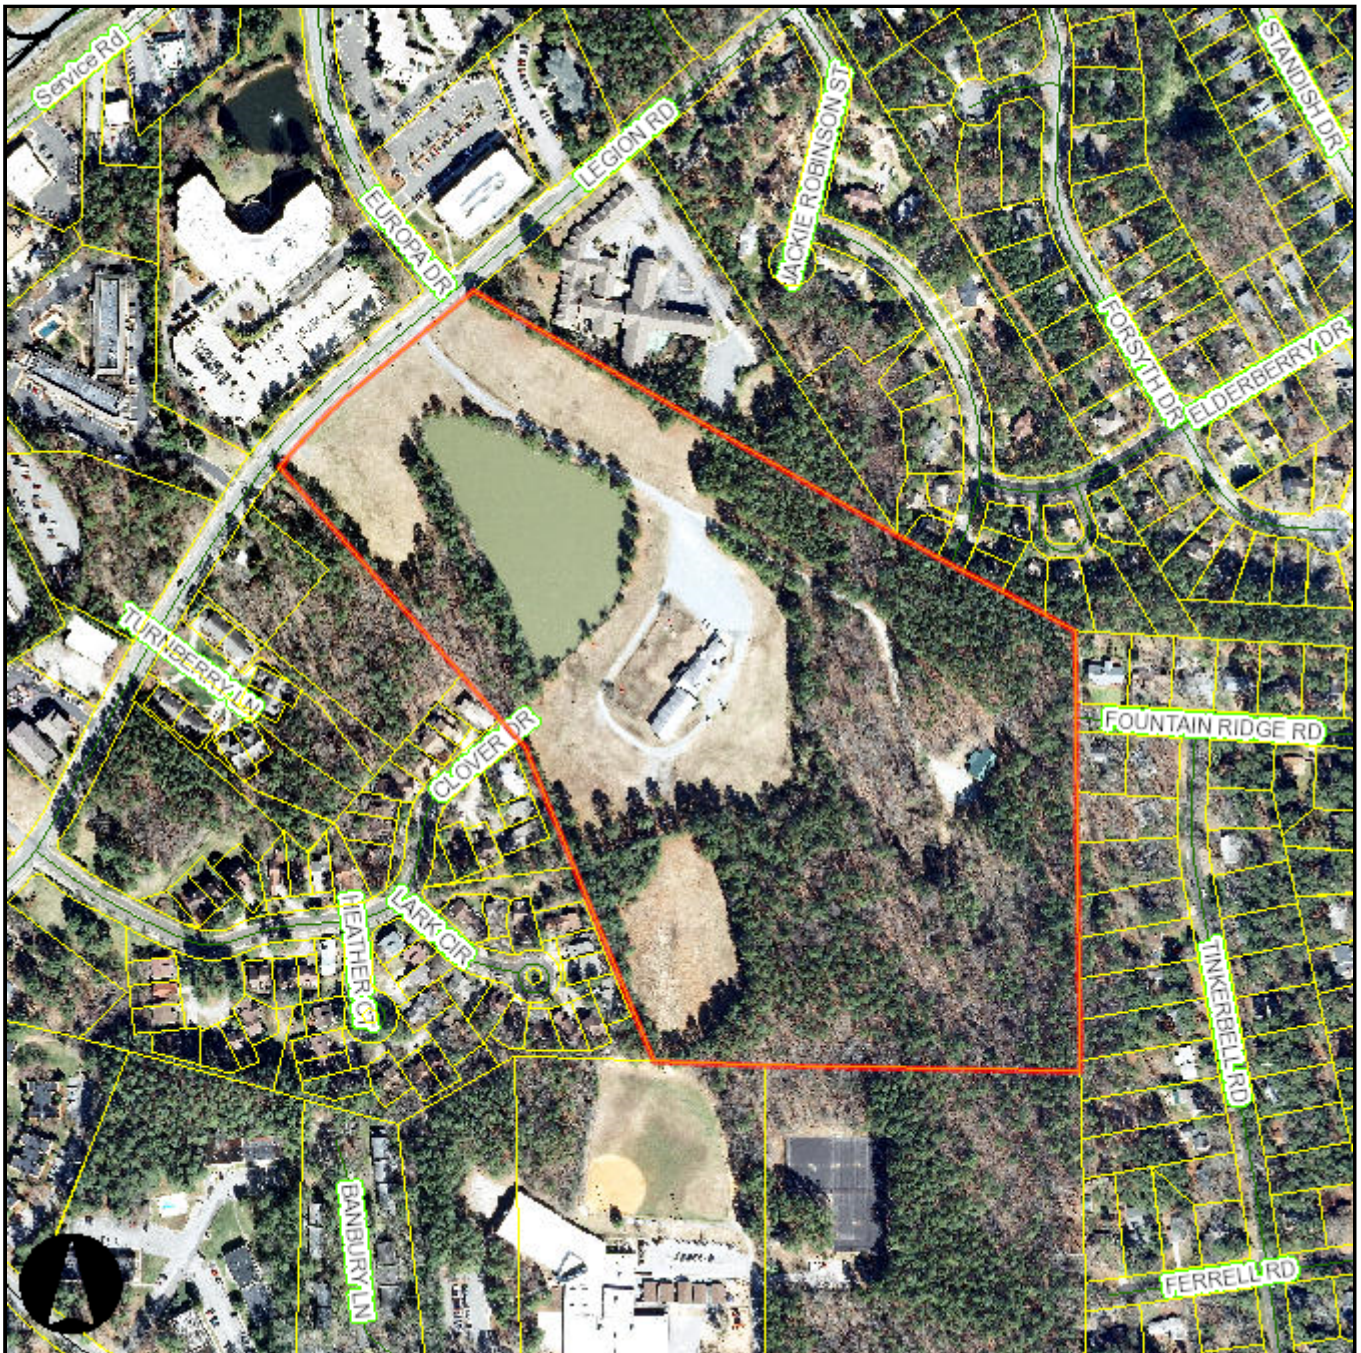

Orange County, NC GIS

1 inch = 400 feet
Created on 12/28/2016. Orange County, North Carolina.