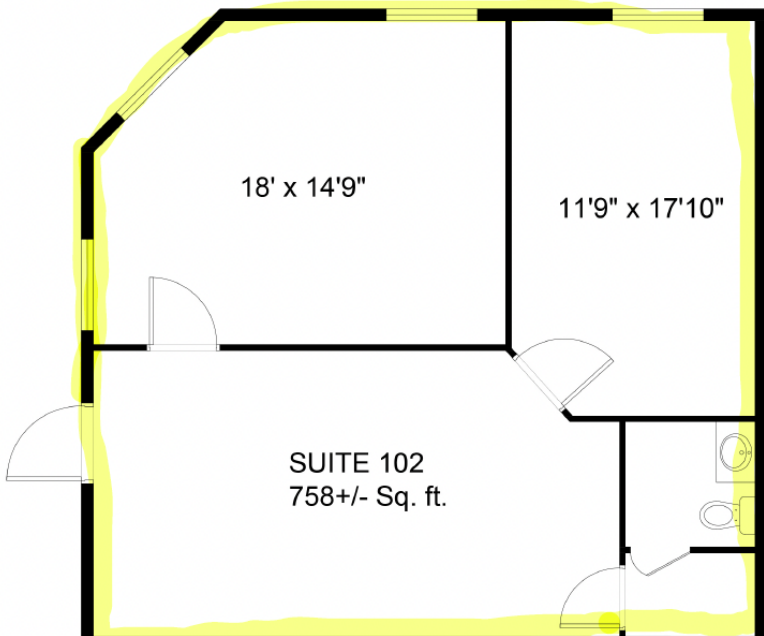

960 Corporate Dr, Ste 102 ~ Hillsborough