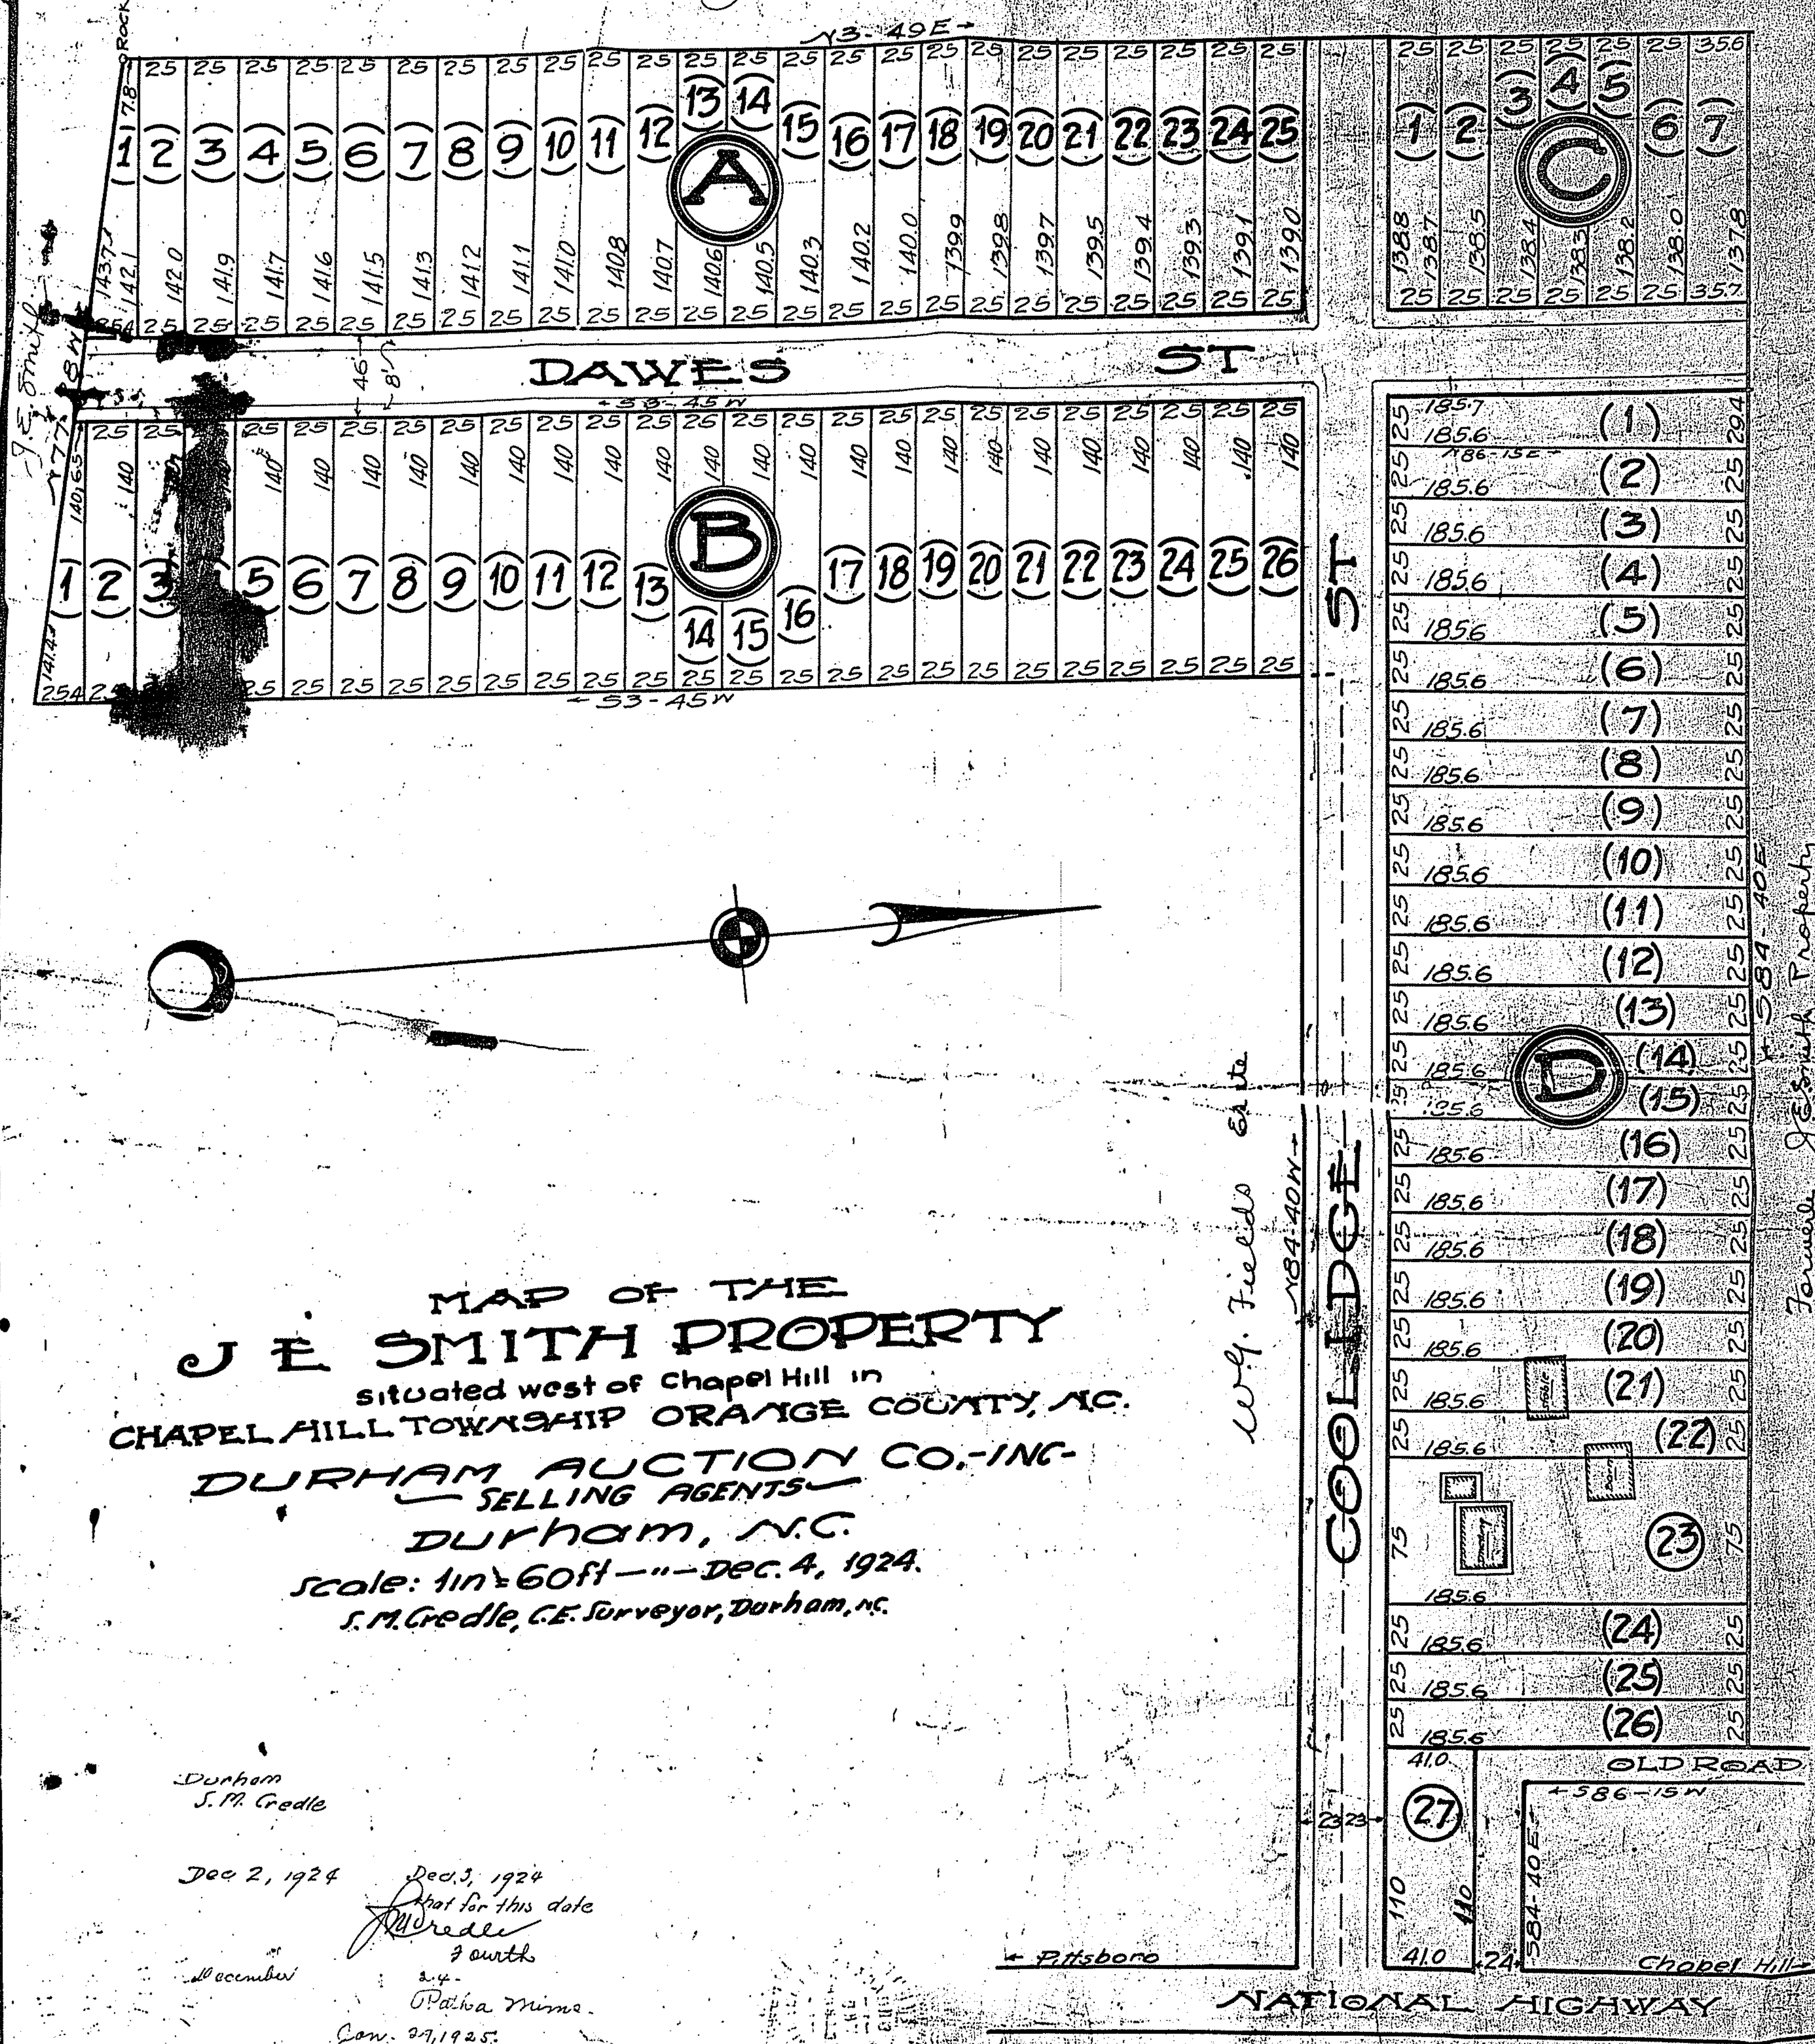

67/143

J. T. Fowler

MAP OF THE  
**J. E. SMITH PROPERTY**  
 situated west of Chapel Hill in  
 CHAPEL HILL TOWNSHIP ORANGE COUNTY, N.C.  
 DURHAM AUCTION CO., INC.  
 SELLING AGENTS  
 DURHAM, N.C.  
 Scale: 1 in = 60 ft - Dec. 4, 1924.  
 S. M. Credle, C.E. Surveyor, Durham, N.C.