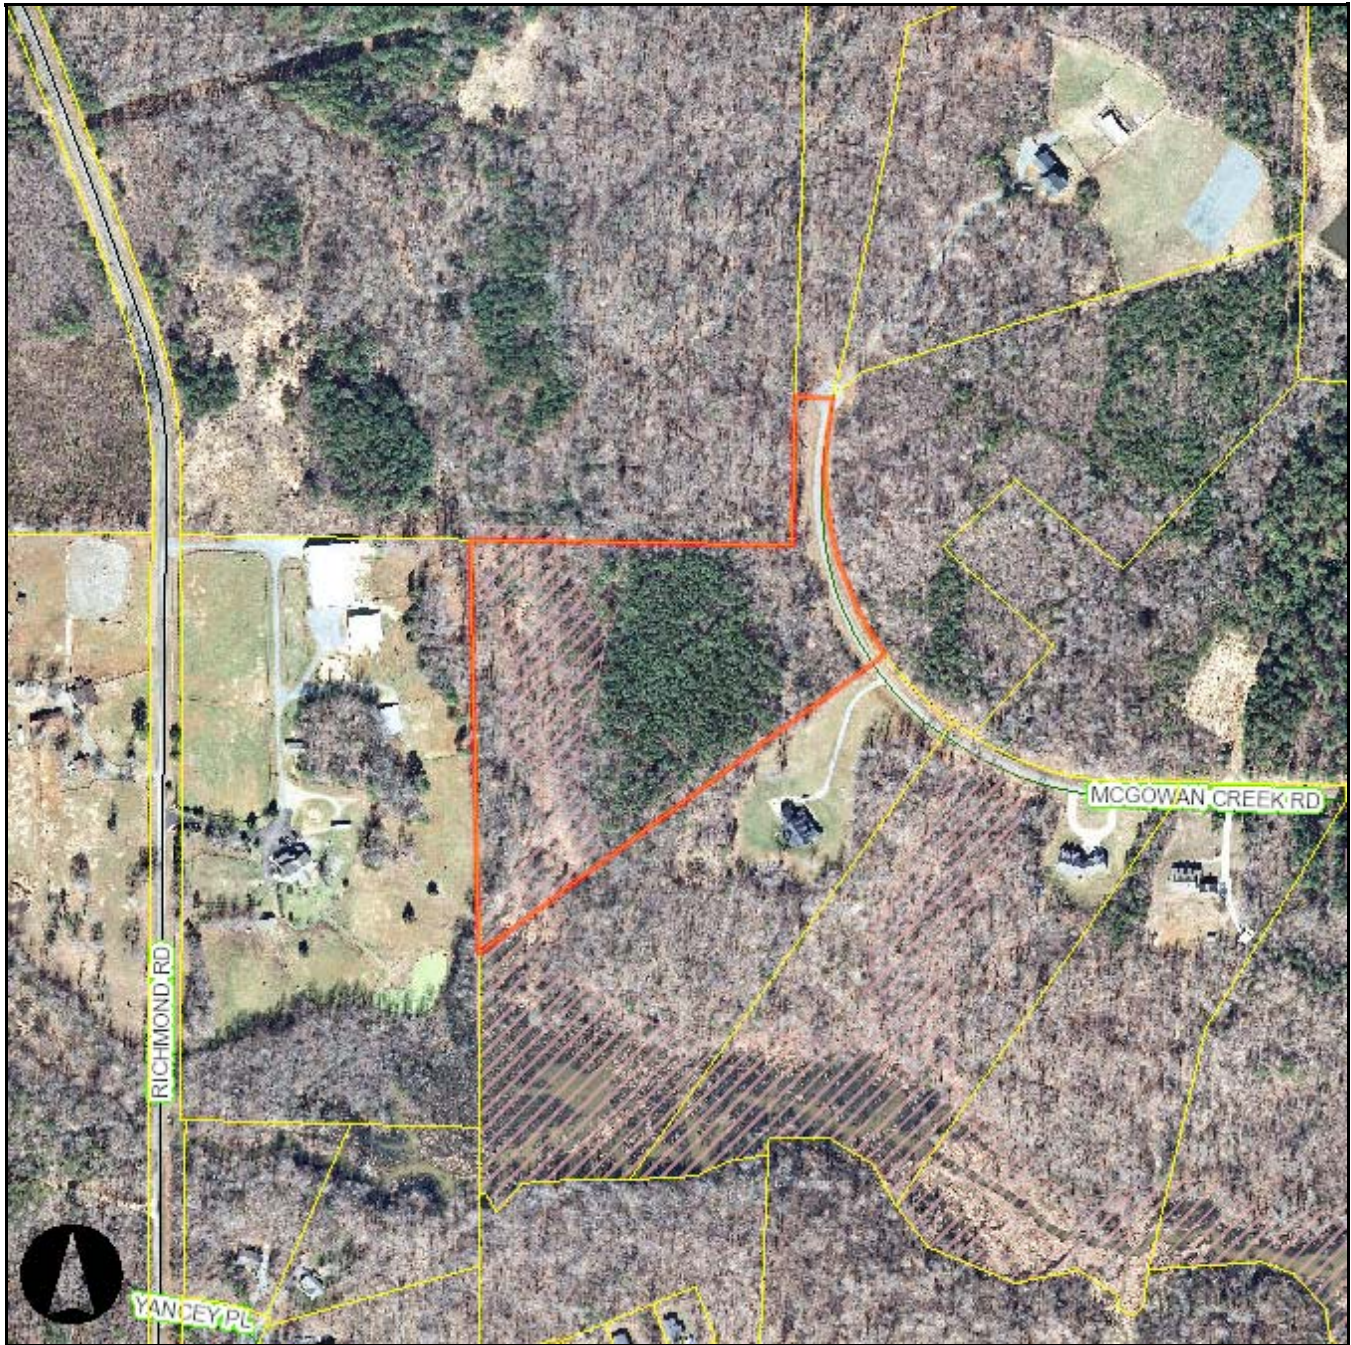

# Orange County, NC GIS

1 inch = 400 feet

## Search Results (1)

shape	ESRI.ArcGIS.ADF.Web.Geometry.Polygon
PIN	9845421788
PINSTATUS	ACTIVE

OWNER_TYPE	
IOFLAG	
OWNER1_LAST	TED VENTURES LLC
OWNER1_FIRST	
OWNER2_LAST	
OWNER2_FIRST	
ADDRESS1	441 N CHIMNEY ROCK RD
ADDRESS2	
CITY	GREENSBORO
STATE	NC
ZIPCODE	27410
TOWNSHIP	3
SIZE	11.34
UOM	A
CALC_ACRES	11.33
SUBCODE	2983
LEGAL_DESC	8 MCGOWAN CREEK P91/137
RATECODE	03
SCHOOL_SYSTEM	Orange County Schools
LANDVALUE	119512
BLDGVALUE	0
BLDGCNT	
VALUATION	119512
TAXSTATUS	A
FARMUSE	
USEVALUE	0
DEEDREF	6241/462
LEGALREF	
DATESOLD	12/22/2016 12:00:00 AM
TAXSTAMPS	230
STAMPVALUE	115000
SUBDIVISION_NAME	MCGOWAN CREEK
TOWNSHIP_NAME	CHEEKS
SQFT	NaN
YEARBUILT	
SHAPE.fid	24703566
shape.area	477977.657521844