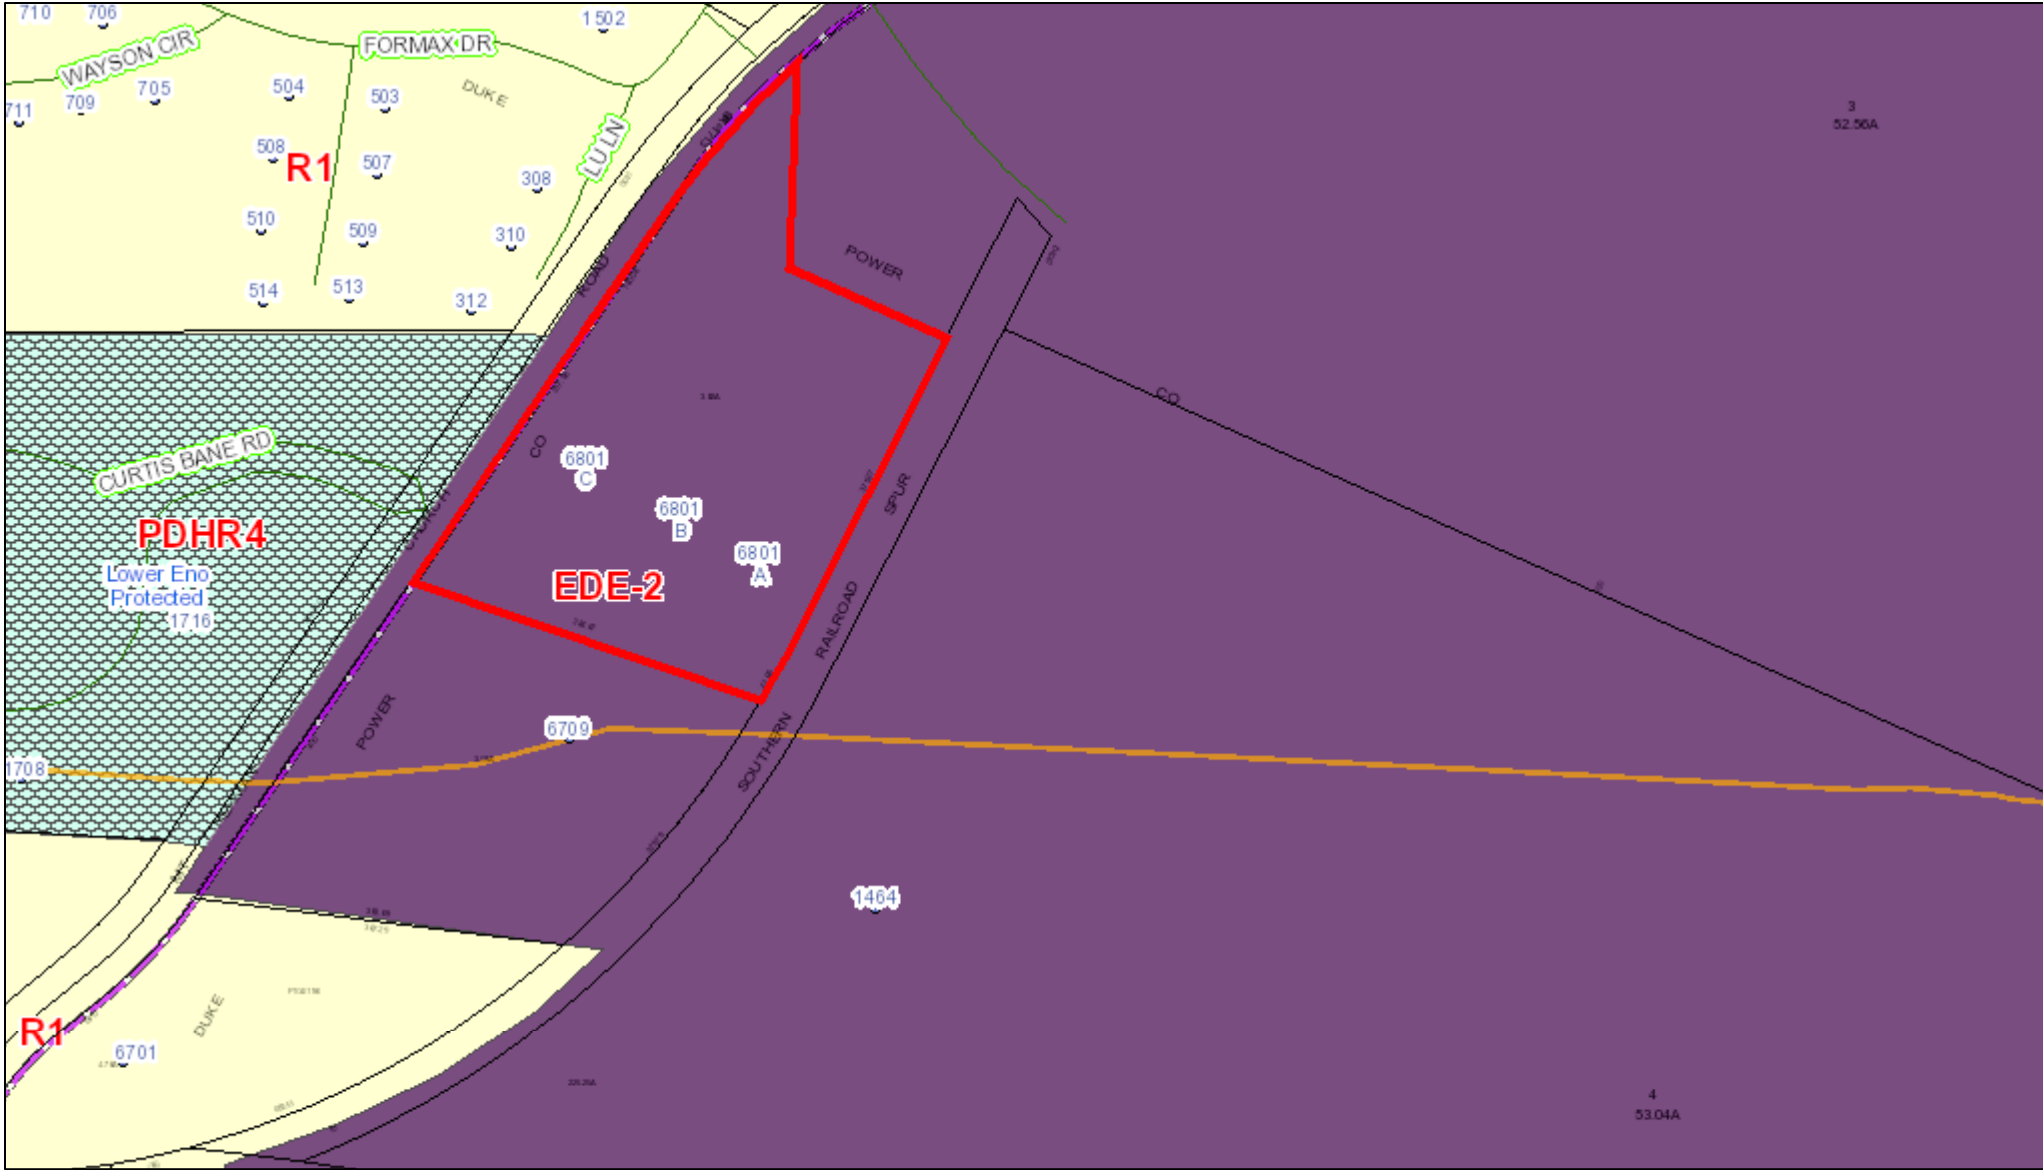

Orange County

November 16, 2021 this map contains parcels prepared for the inventory of real property within Orange County, and is compiled from recorded deed, plats, and other public records and data. Users of this map are hereby notified that the aforementioned public primary information sources should be consulted for verification of the information contained on this map.

The county and its mapping companies assume no legal responsibility for the information on this map.

PIN: 9893411934

OWNER 1: FORMAX PROPERTIES LLC
 OWNER 2:
 ADDRESS 1: 6801 MT HERMAN CHURCH RD
 ADDRESS 2:
 CITY: DURHAM
 STATE, ZIP: NC 27705
 LEGAL DESC: E/S 1812

SIZE: 3.82 A
 DEED REF: 4924/344
 RATECODE: 09
 TOWNSHIP: ENO
 BLDG SQFT: 45708
 YEAR BUILT: 1976

BUILDING COUNT: 2
 LAND VALUE:
 BLDG_VALUE:
 USE VALUE:
 TOTAL VALUE:
 DATE SOLD: 04/04/2010
 TAX STAMPS: 0