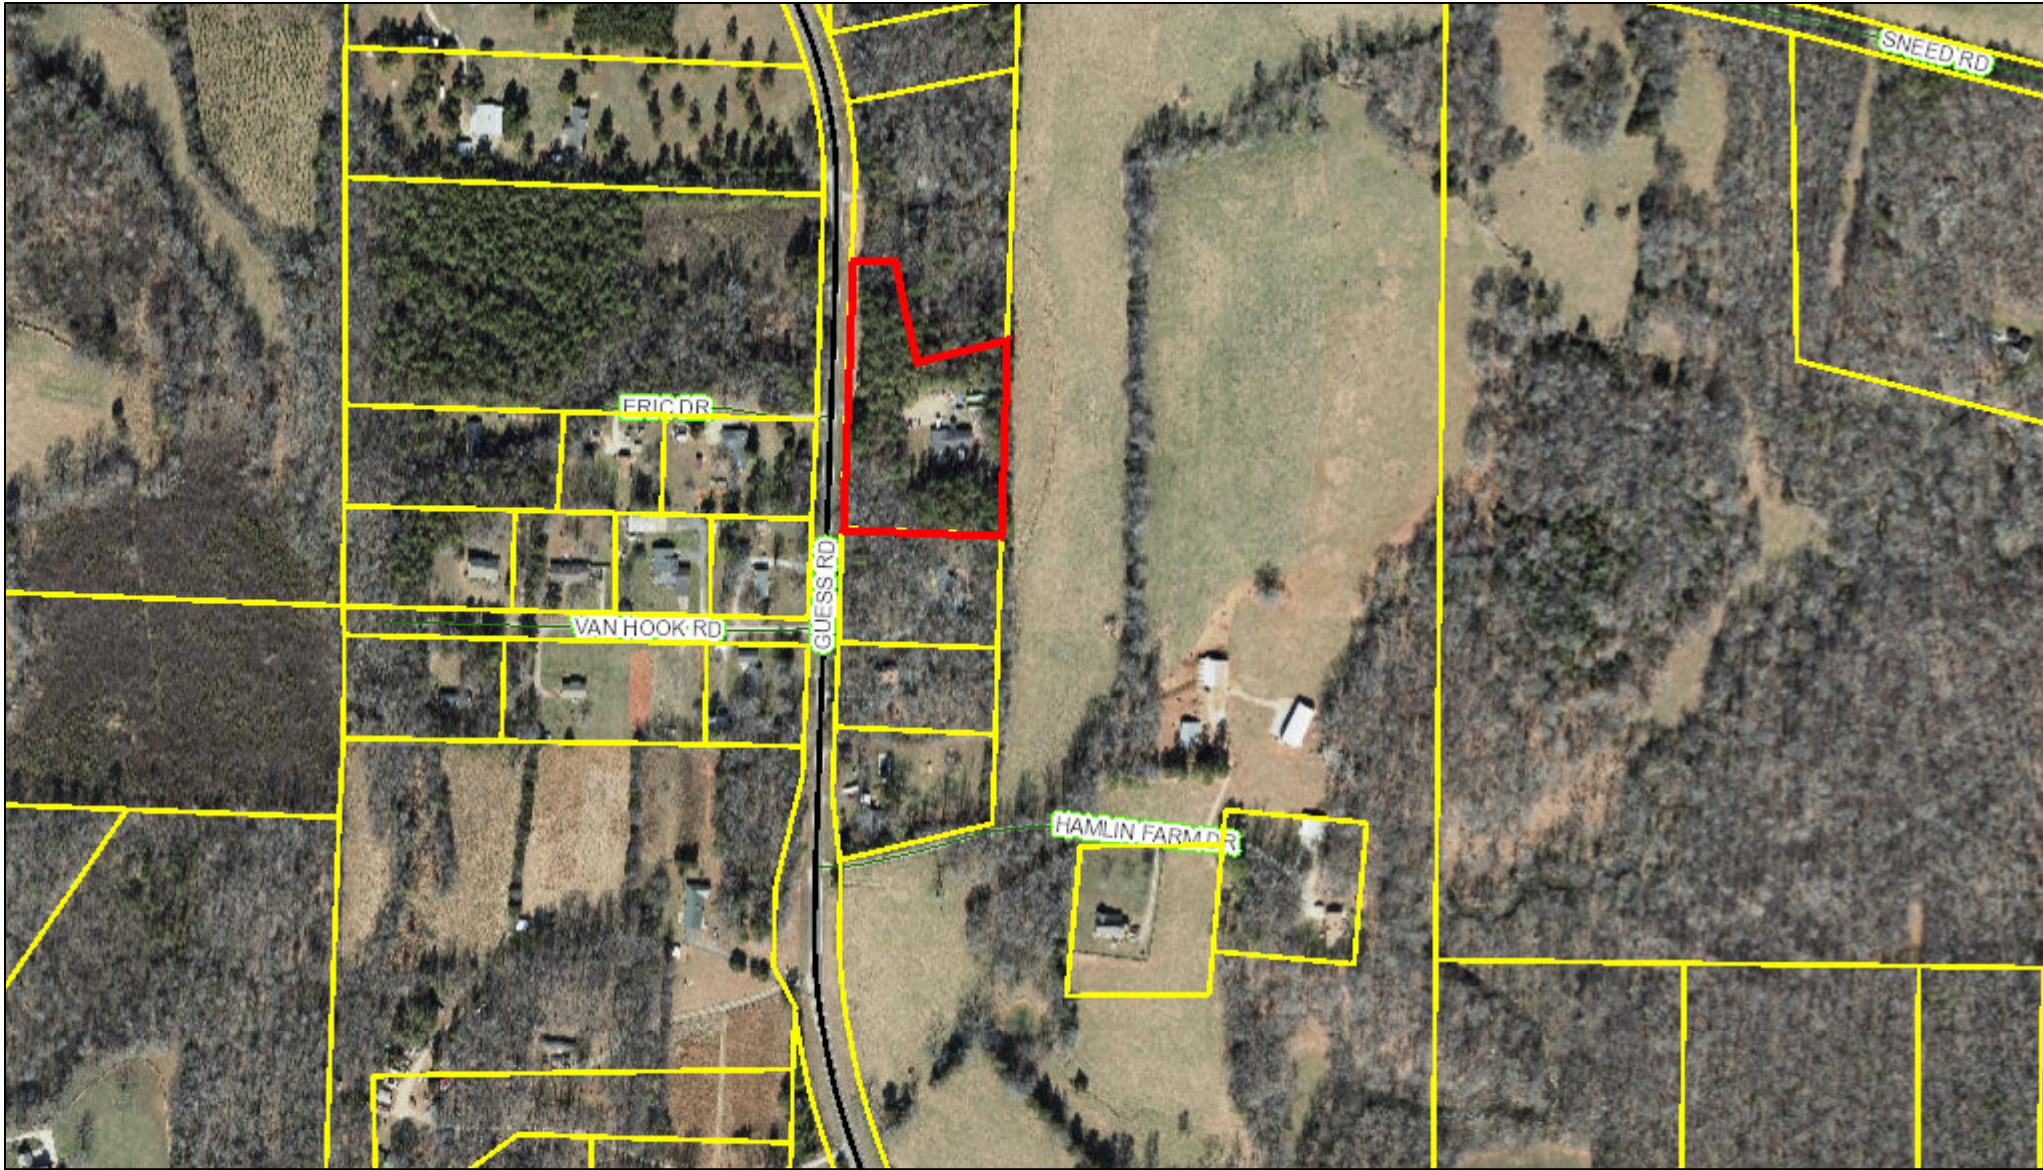

# Orange County

December 14, 2018 This map contains parcels prepared for the inventory of real property within Orange County, and is compiled from recorded deed, plats, and other public records and data. Users of this map are hereby notified that the aforementioned public primary information sources should be consulted for verification of the information contained on this map.

The county and its mapping companies assume no legal responsibility for the information on this map.

**PIN: 9898653606**

OWNER 1: JOSEPH ALOIS PROPERTIES LLC SIZE: 3.8114 A  
 OWNER 2: DEED REF: 4027/22  
 ADDRESS 1: 6801 GUESS RD RATECODE: 15  
 ADDRESS 2: TOWNSHIP: LITTLE RIVER  
 CITY: ROUGEMONT BLDG SQFT: 2048  
 STATE, ZIP: NC 27572 YEAR BUILT: 1985  
 LEGAL DESC: 2 ROGER H & JOAN M BIVINS P56/92

BUILDING COUNT: 2  
 LAND VALUE: \$76,200  
 BLDG\_VALUE: \$90,900  
 USE VALUE: \$  
 TOTAL VALUE: \$167,100  
 DATE SOLD: 05/11/2006  
 TAX STAMPS: 356