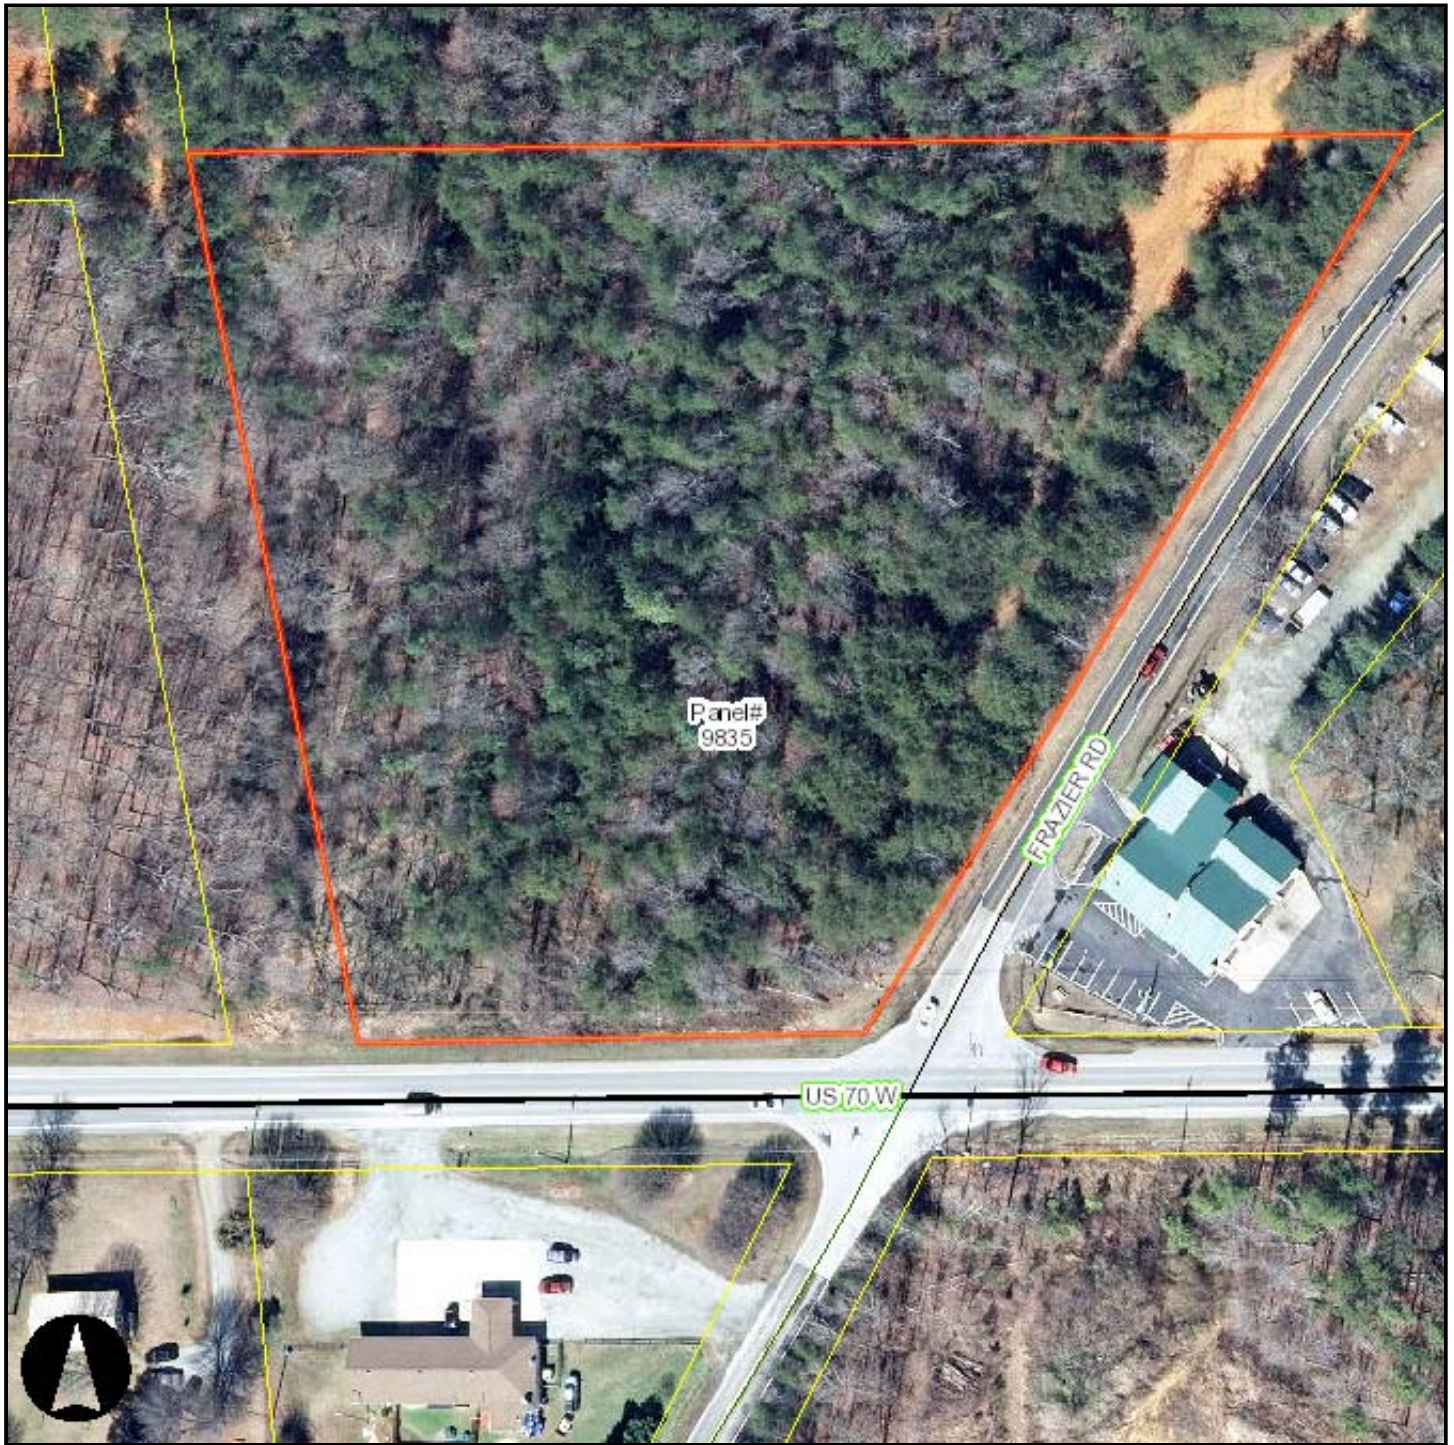

Orange County, NC GIS

1 inch = 100 feet

Search Results (1)

shape	ESRI.ArcGIS.ADF.Web.Geometry.Polygon
PIN	9835404656

PINSTATUS	ACTIVE
OWNER_TYPE	
IOFLAG	
OWNER1_LAST	FOUR WS INC
OWNER1_FIRST	
OWNER2_LAST	
OWNER2_FIRST	
ADDRESS1	PO BOX 1254
ADDRESS2	
CITY	DUNN
STATE	NC
ZIPCODE	28335
TOWNSHIP	3
SIZE	4.18
UOM	A
CALC_ACRES	4.2
SUBCODE	
LEGAL_DESC	1 MEBANE LUMBER & HARDWARE CO INC P114/94
RATECODE	03
SCHOOL_SYSTEM	Orange County Schools
LANDVALUE	
BLDGVALUE	
BLDGCNT	
VALUATION	
TAXSTATUS	
FARMUSE	
USEVALUE	
DEEDREF	6052/42
LEGALREF	
DATESOLD	12/11/2015 12:00:00 AM
TAXSTAMPS	2658
STAMPVALUE	1329000
SUBDIVISION_NAME	
TOWNSHIP_NAME	CHEEKS
SQFT	NaN
YEARBUILT	
SHAPE.fid	9780490
shape.area	182926.34971681

Created on 1/8/2016. Orange County, North Carolina.