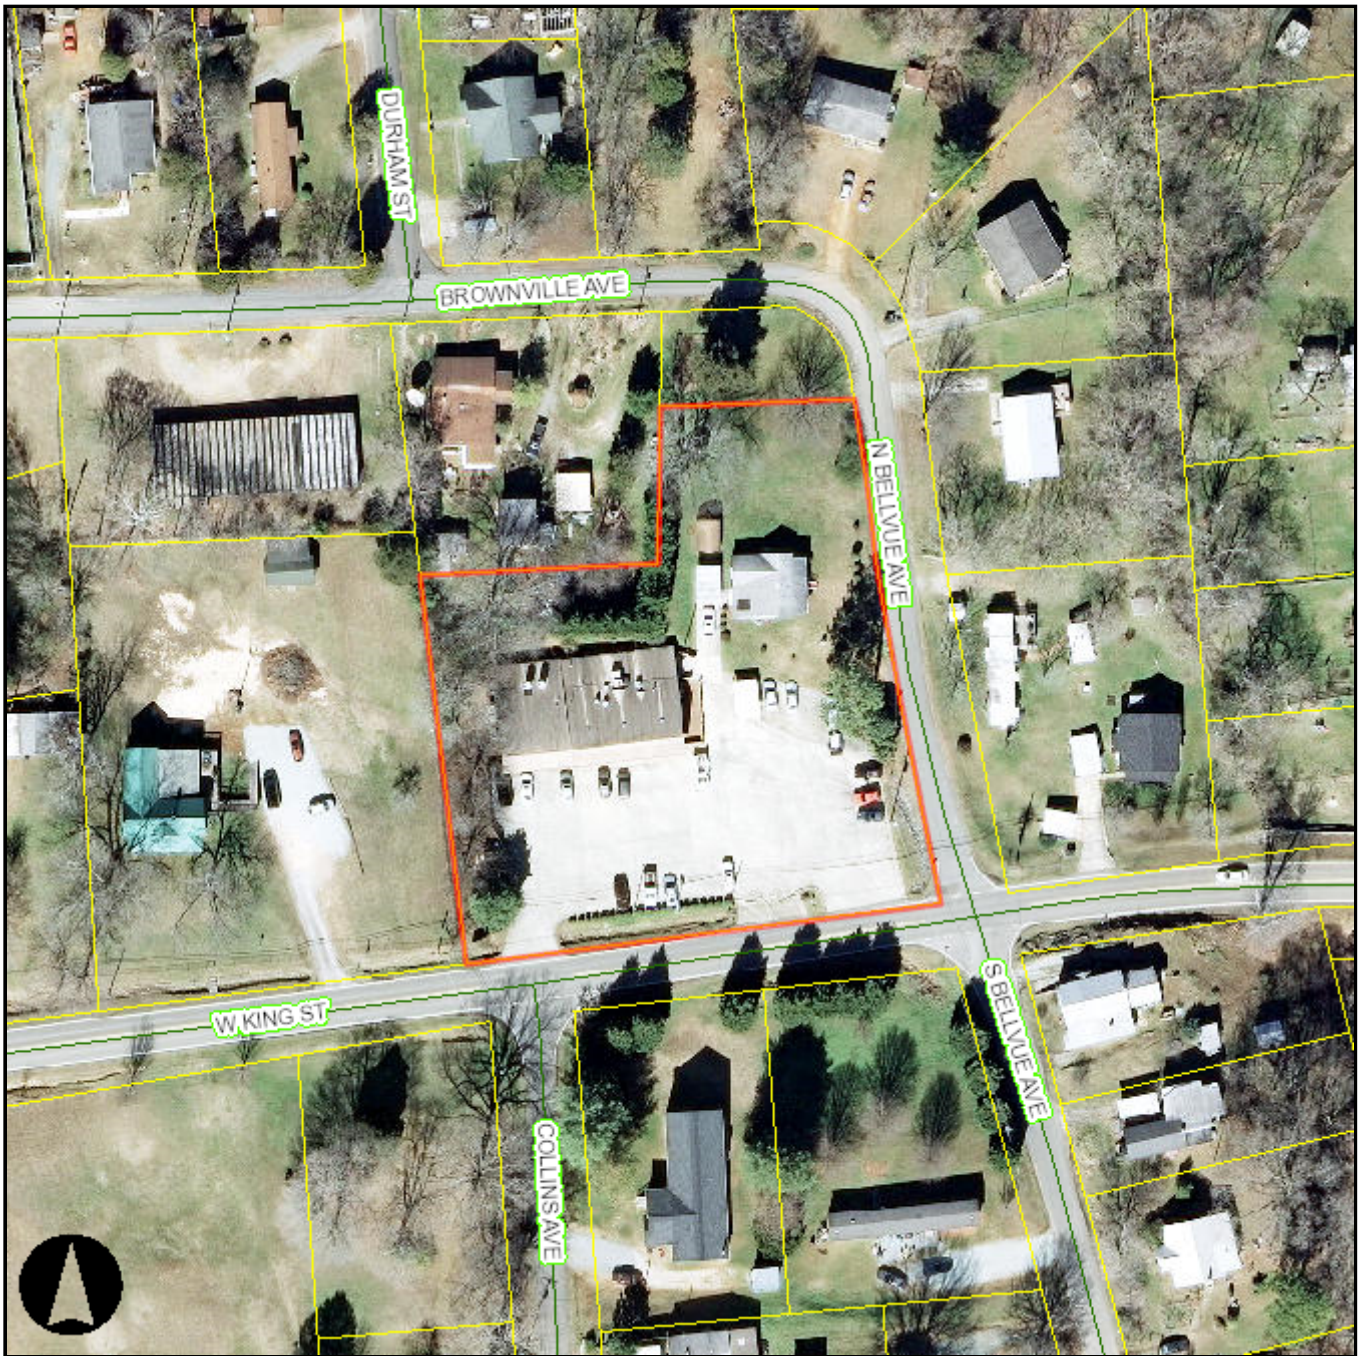

Orange County, NC GIS

1 inch = 100 feet

Created on 7/26/2017. Orange County, North Carolina.