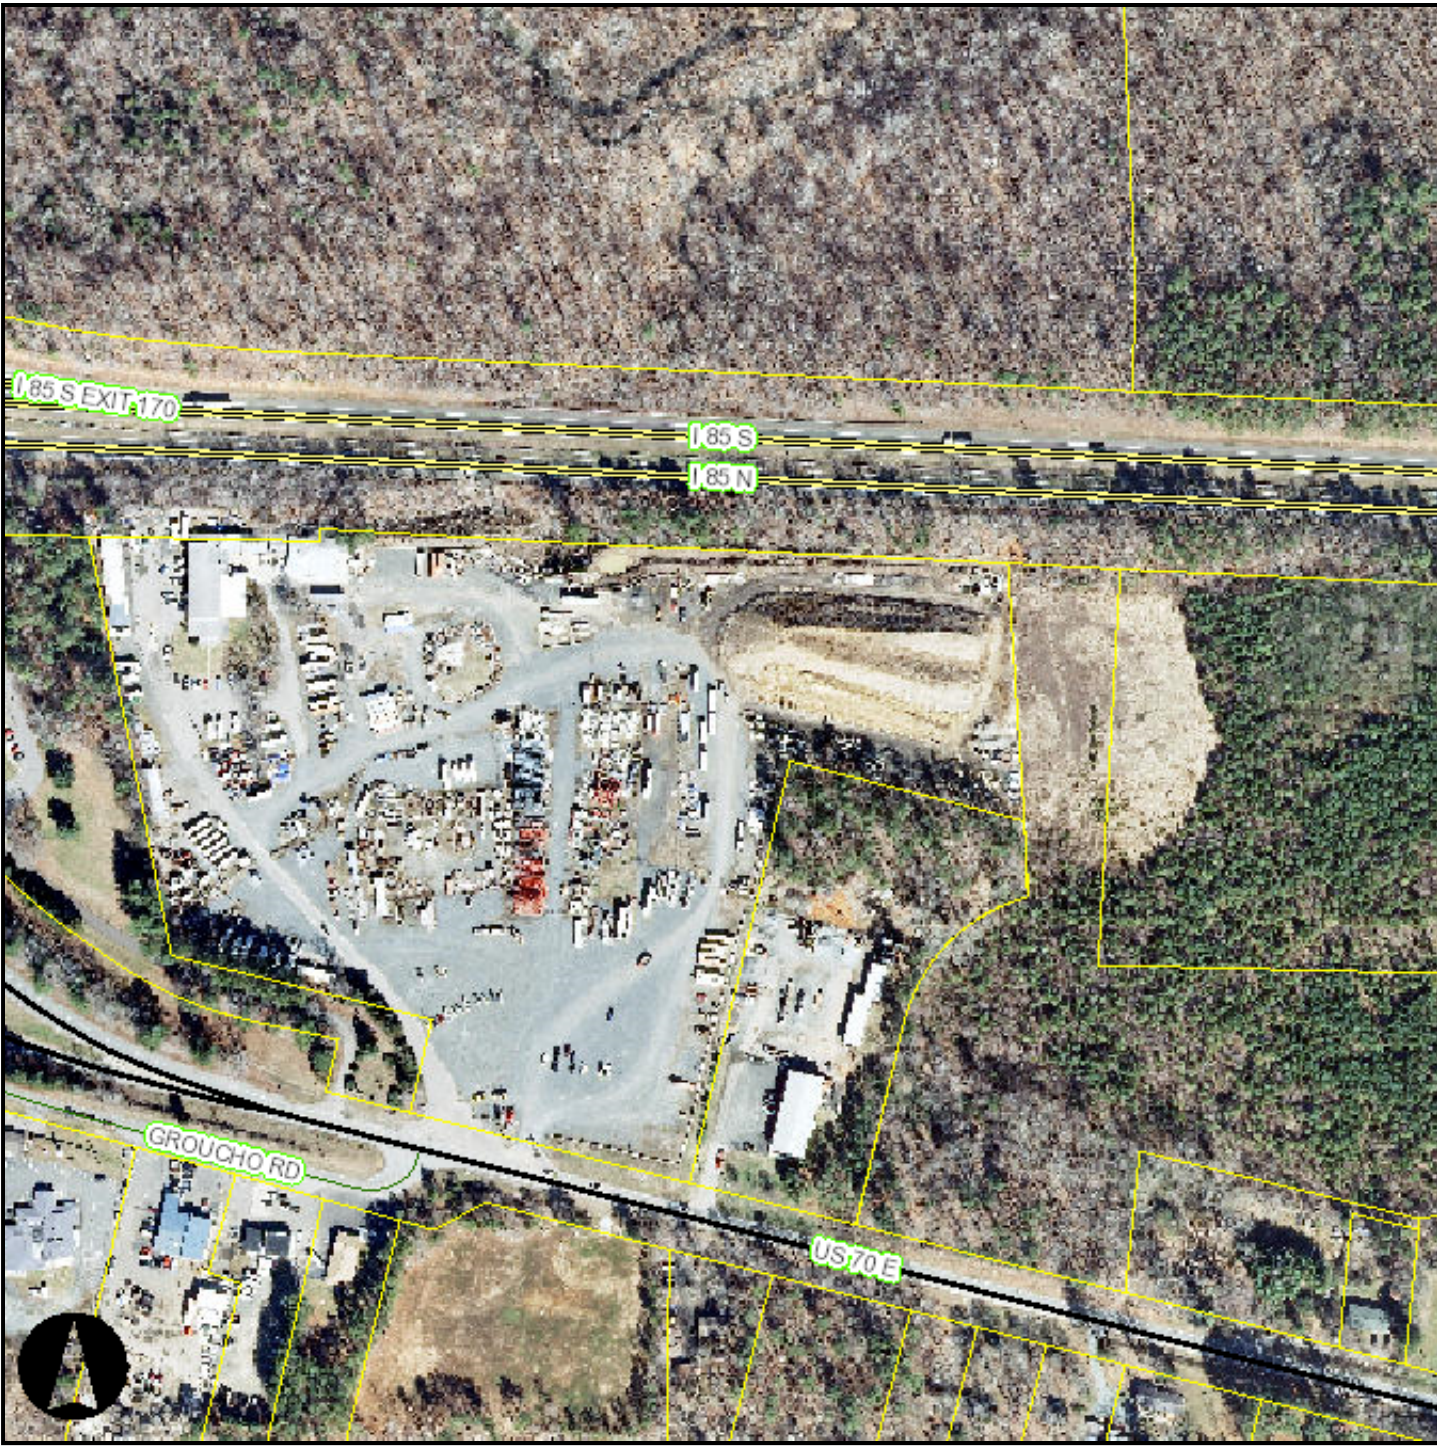

Orange County, NC GIS

1 inch = 300 feet

Search Results (1)

shape	ESRI.ArcGIS.ADF.Web.Geometry.Polygon
PIN	9893825322
PINSTATUS	ACTIVE
OWNER_TYPE	
IOFLAG	
OWNER1_LAST	CLARK

OWNER1_FIRST	DEBRA K
OWNER2_LAST	
OWNER2_FIRST	
ADDRESS1	4505 REFREW DR
ADDRESS2	
CITY	DURHAM
STATE	NC
ZIPCODE	27705
TOWNSHIP	5
SIZE	19.05
UOM	A
CALC_ACRES	19.07
SUBCODE	
LEGAL_DESC	S/S I-85 P91/125
RATECODE	09
SCHOOL_SYSTEM	Orange County Schools
LANDVALUE	441423
BLDGVALUE	339133
BLDGCNT	2
VALUATION	780556
TAXSTATUS	A
FARMUSE	
USEVALUE	0
DEEDREF	
LEGALREF	14-E-90
DATESOLD	10/8/2013 12:00:00 AM
TAXSTAMPS	NaN
STAMPVALUE	NaN
SUBDIVISION_NAME	
TOWNSHIP_NAME	ENO
SQFT	6156
YEARBUILT	
SHAPE.fid	5184412
shape.area	830472.215092338