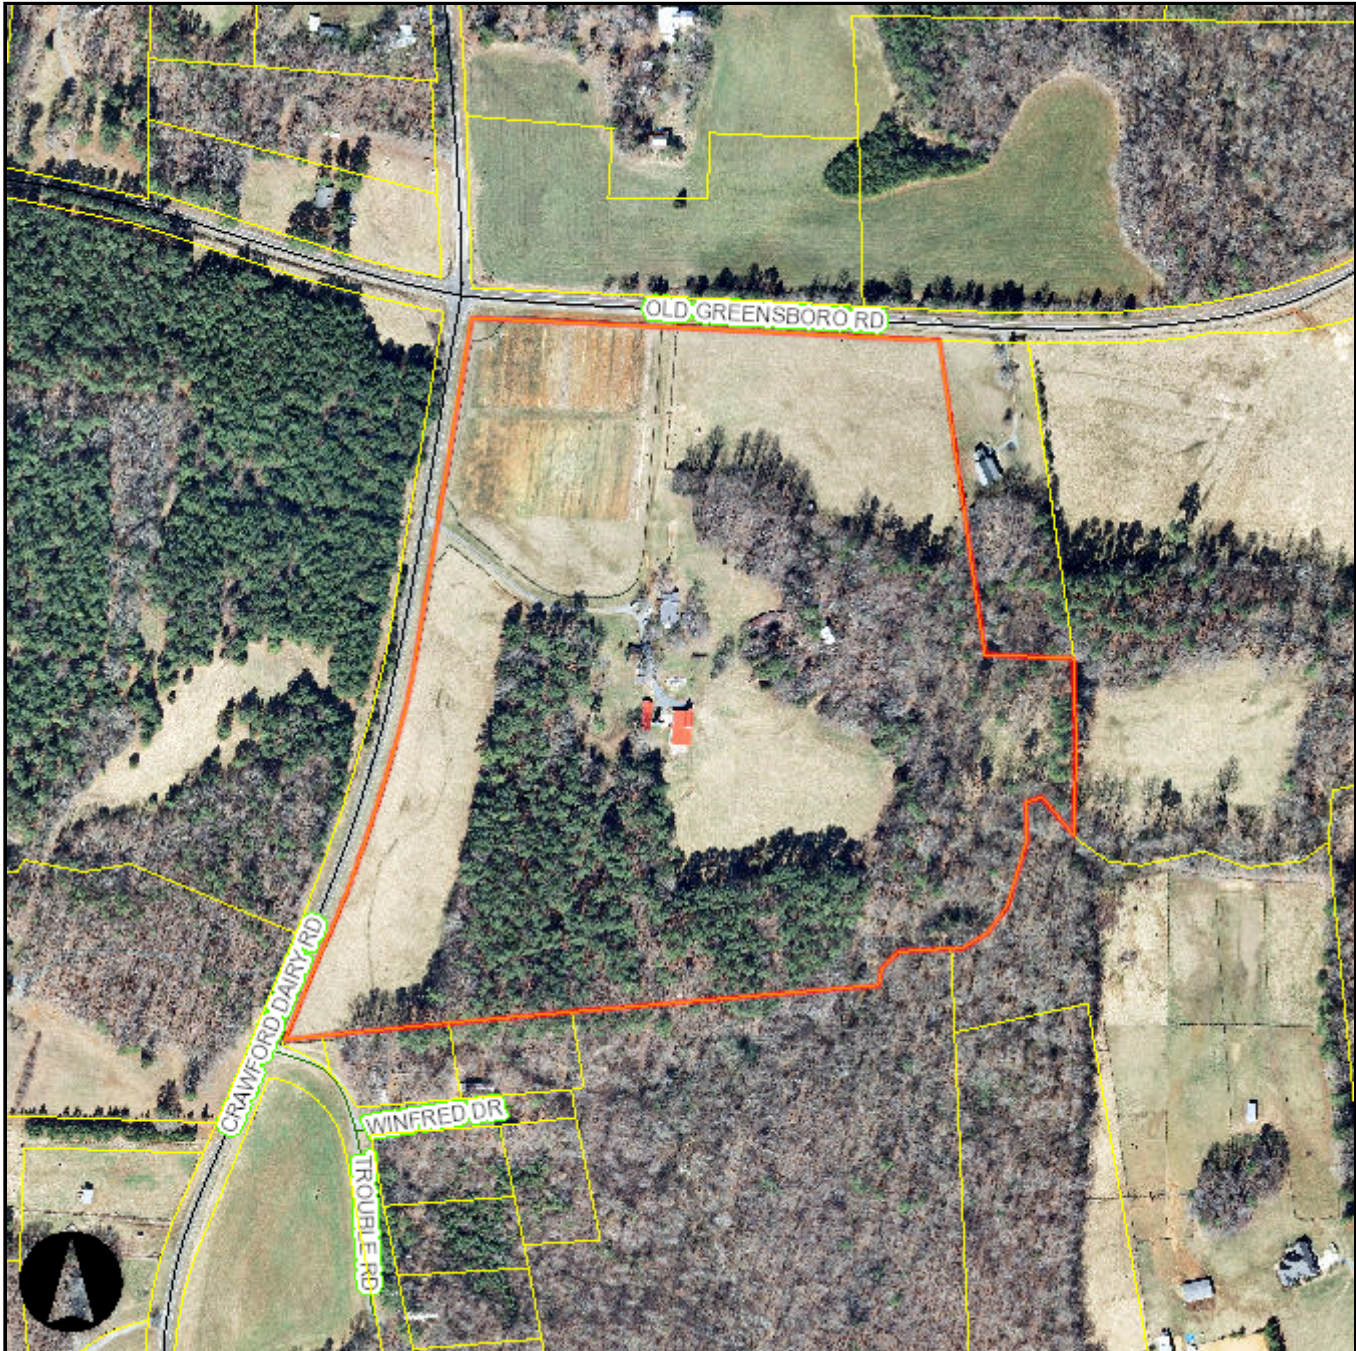

Crawford Dairy Road_Aerial2

1 inch = 400 feet

Created on 6/16/2017. Orange County, North Carolina.