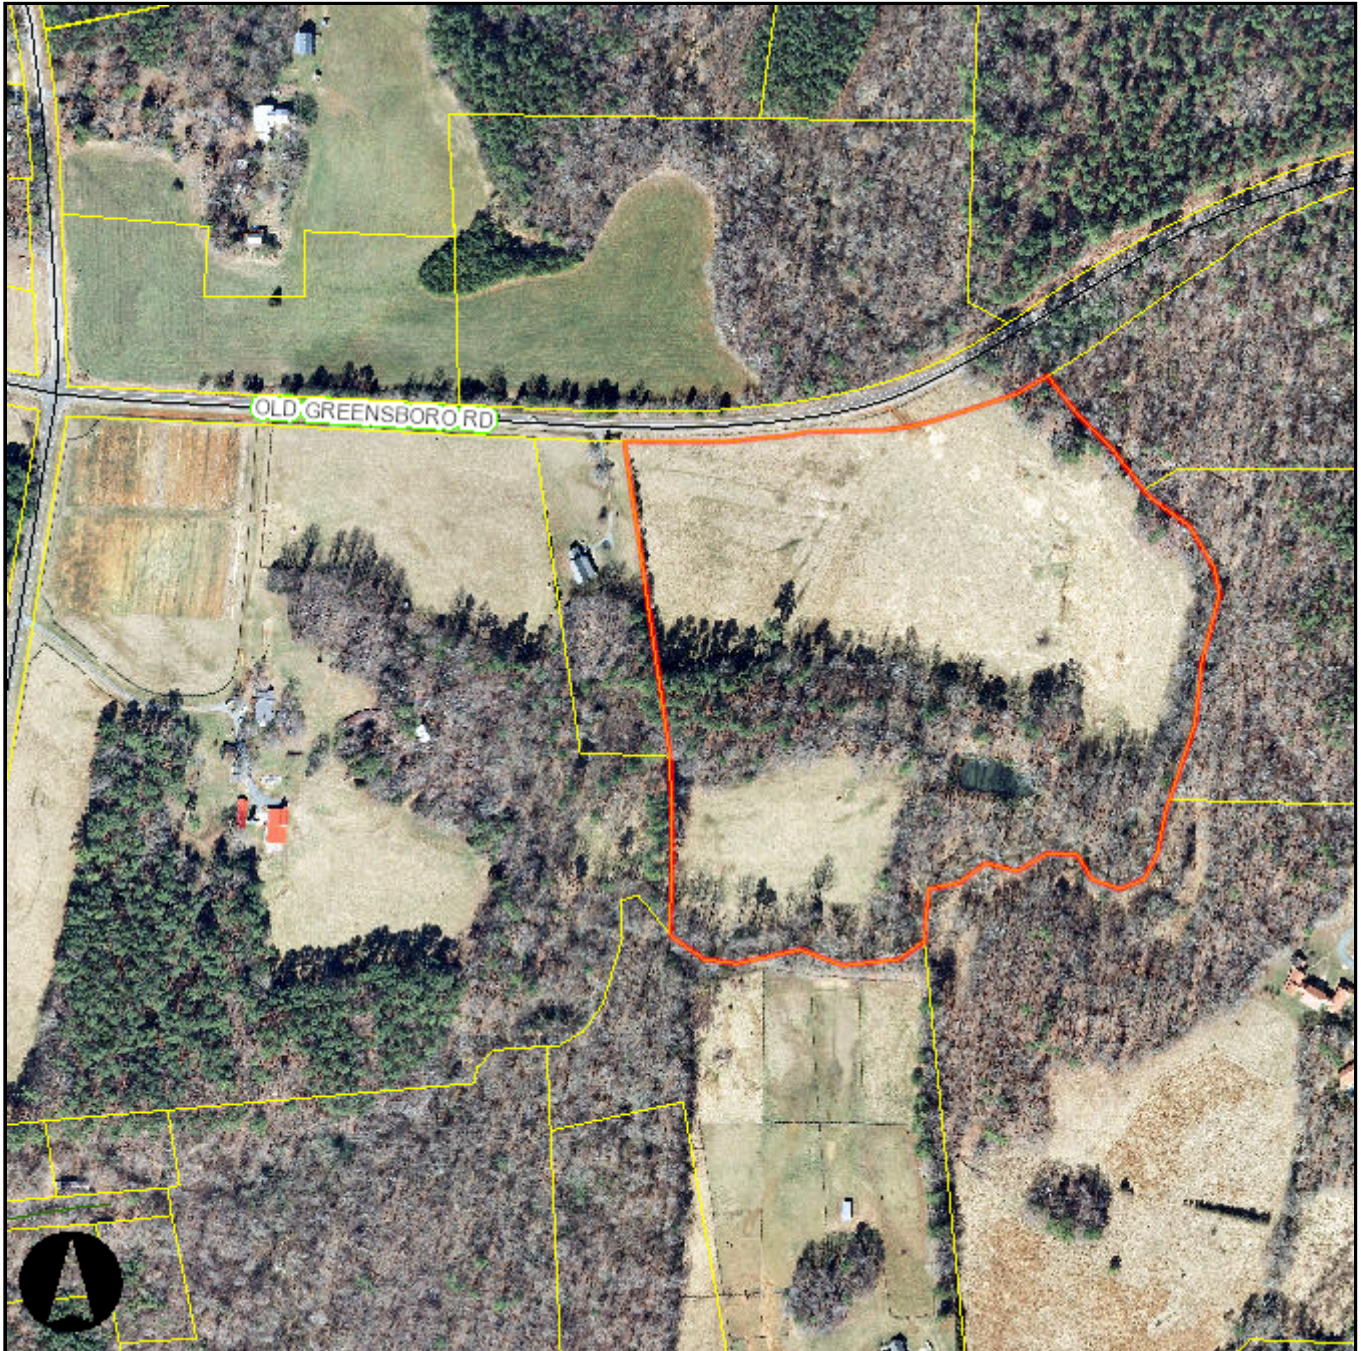

Orange County, NC GIS

Crawford Dairy Road_Aerial

1 inch = 400 feet

Created on 6/16/2017. Orange County, North Carolina.