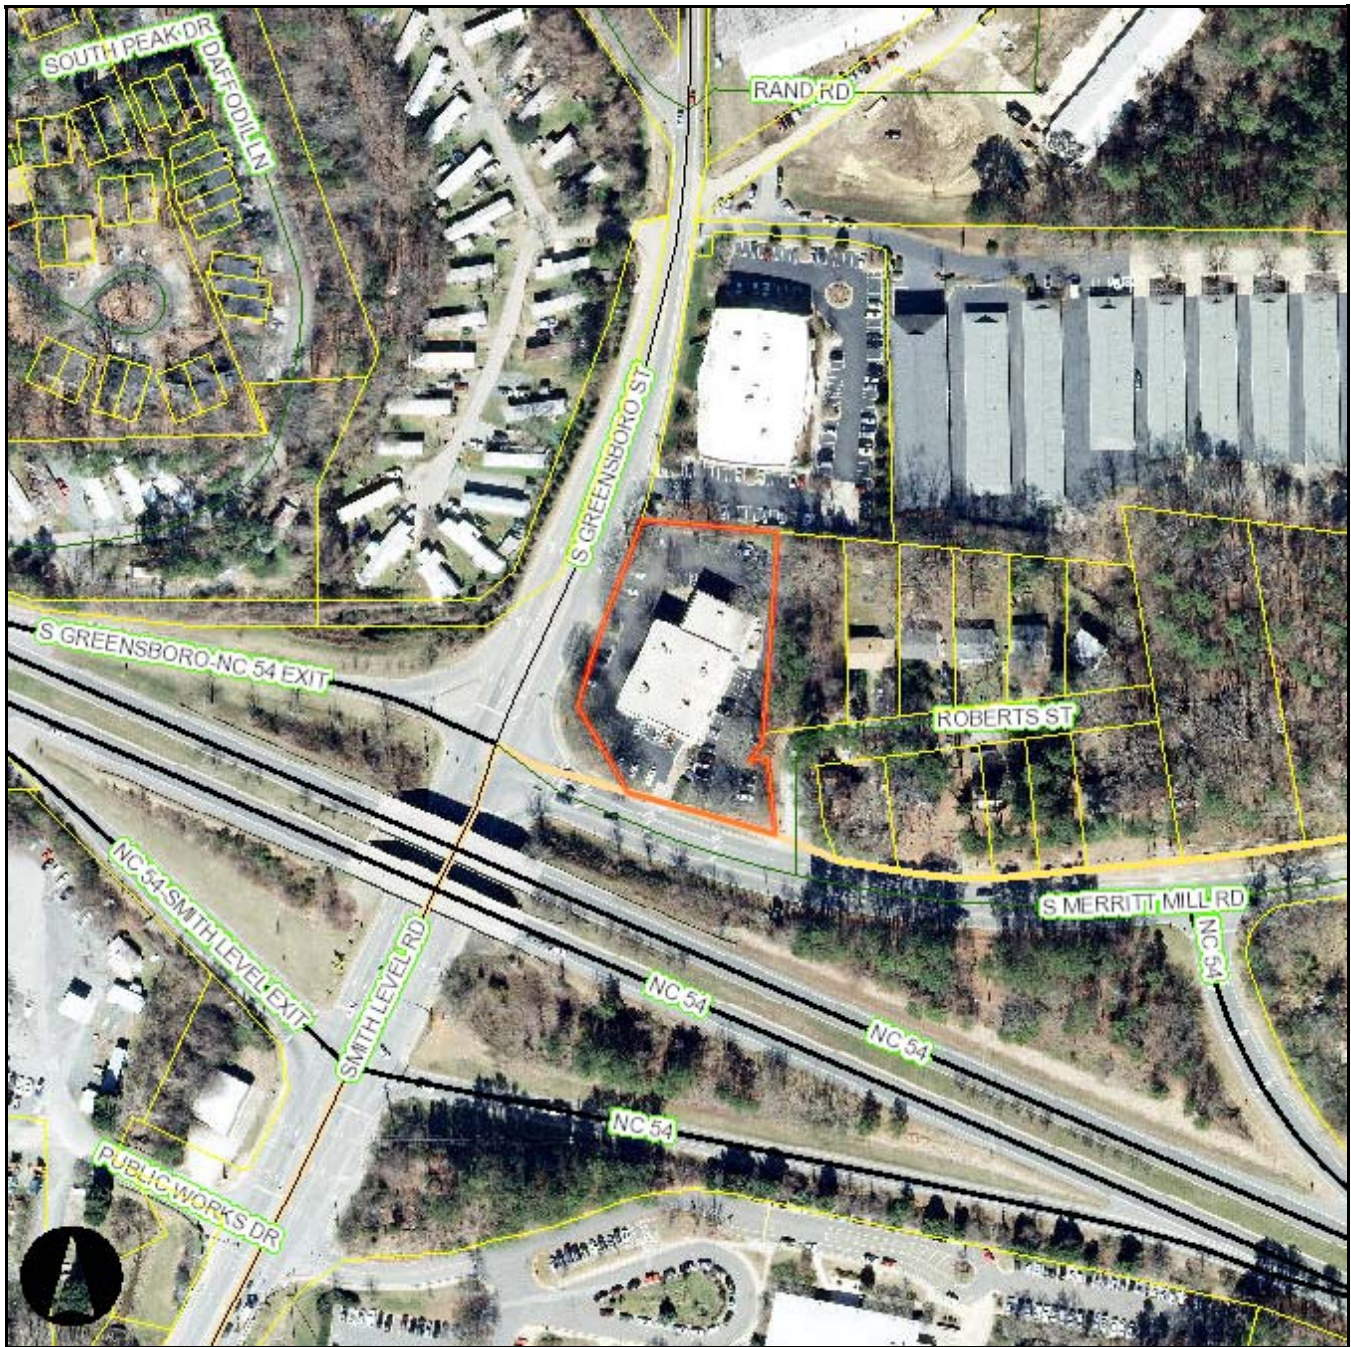

Orange County, NC GIS

1 inch = 200 feet

Search Results (1)

shape	ESRI.ArcGIS.ADF.Web.Geometry.Polygon
PIN	9778835103
PINSTATUS	ACTIVE

OWNER_TYPE	
IOFLAG	
OWNER1_LAST	NINIGRET NC LLC
OWNER1_FIRST	
OWNER2_LAST	
OWNER2_FIRST	
ADDRESS1	1276 BAYVIEW CIRCLE
ADDRESS2	
CITY	WESTON
STATE	FL
ZIPCODE	33326
TOWNSHIP	7
SIZE	1.18
UOM	A
CALC_ACRES	1.17
SUBCODE	
LEGAL_DESC	N/S MERRITT MILL RD
RATECODE	21
SCHOOL_SYSTEM	Chapel Hill/Carrboro Schools
LANDVALUE	531470
BLDGVALUE	1734034
BLDGCNT	5
VALUATION	2265504
TAXSTATUS	A1
FARMUSE	
USEVALUE	0
DEEDREF	6035/240
LEGALREF	
DATESOLD	10/30/2015 12:00:00 AM
TAXSTAMPS	8200
STAMPVALUE	4100000
SUBDIVISION_NAME	
TOWNSHIP_NAME	CHAPEL HILL
SQFT	2000
YEARBUILT	
SHAPE.fid	24911420
shape.area	51125.5823227099