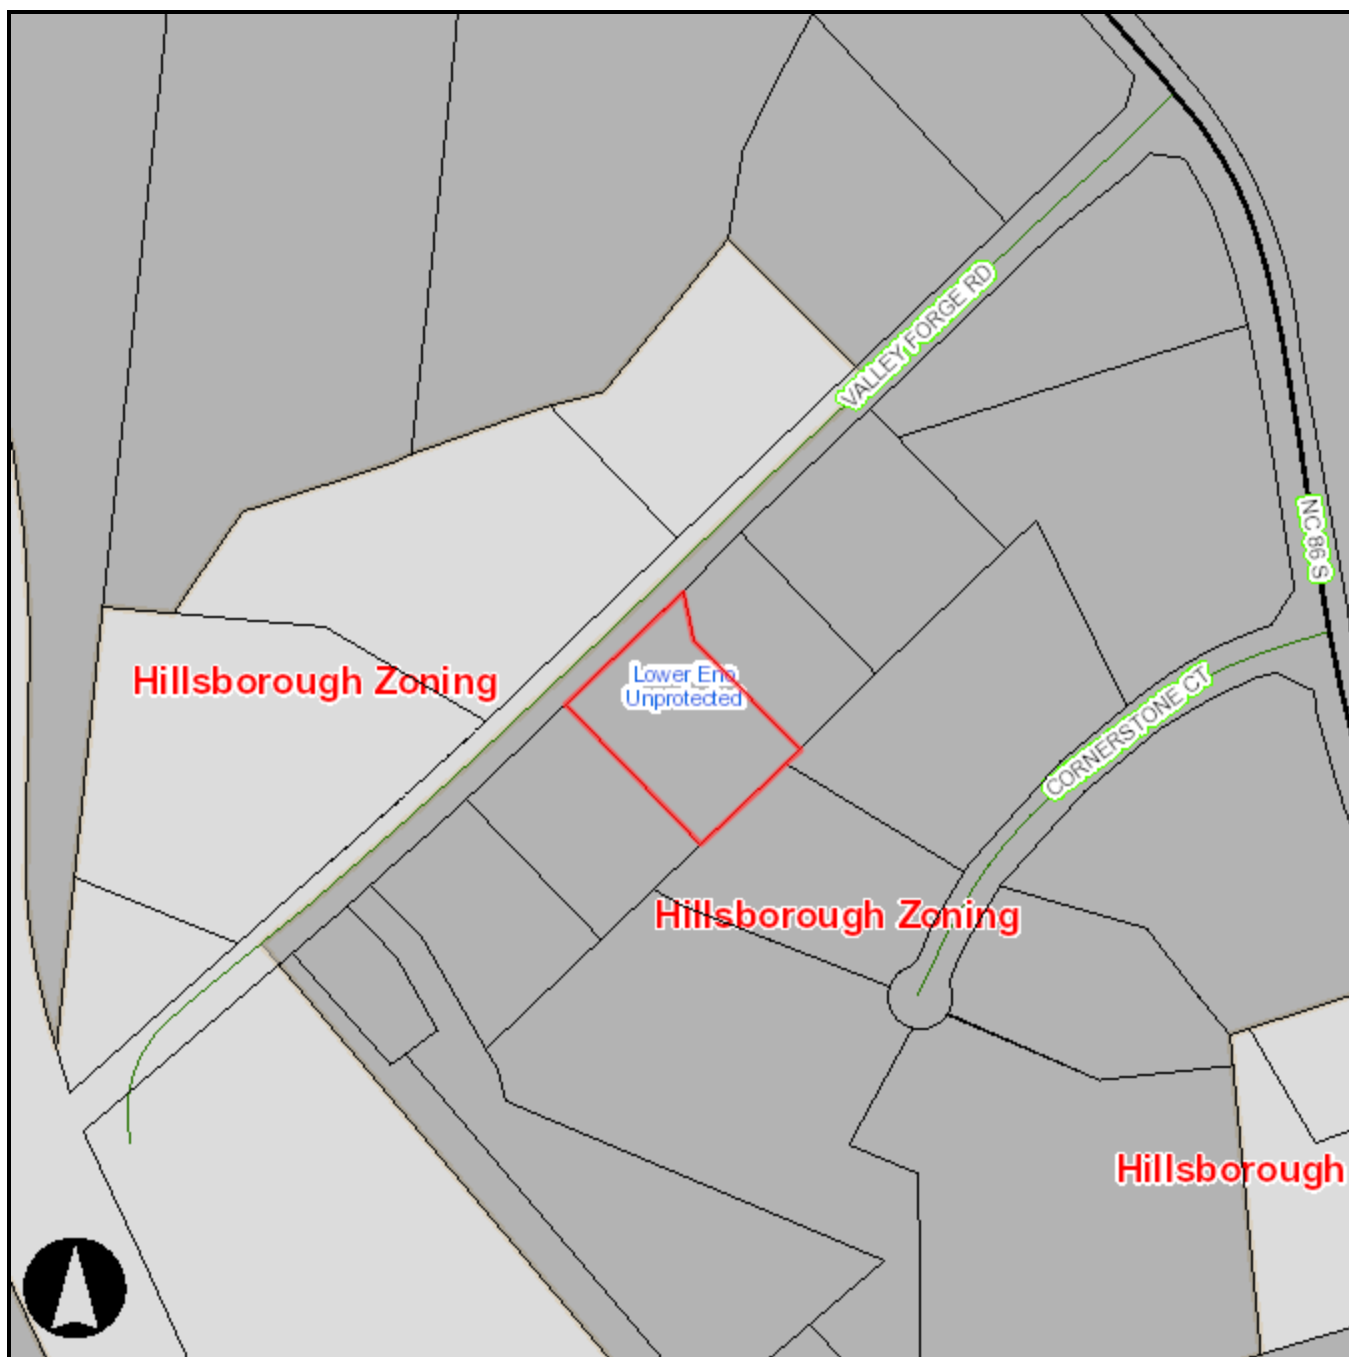

Orange County, NC GIS

1 inch = 300 feet
Created on 4/11/2017. Orange County, North Carolina.