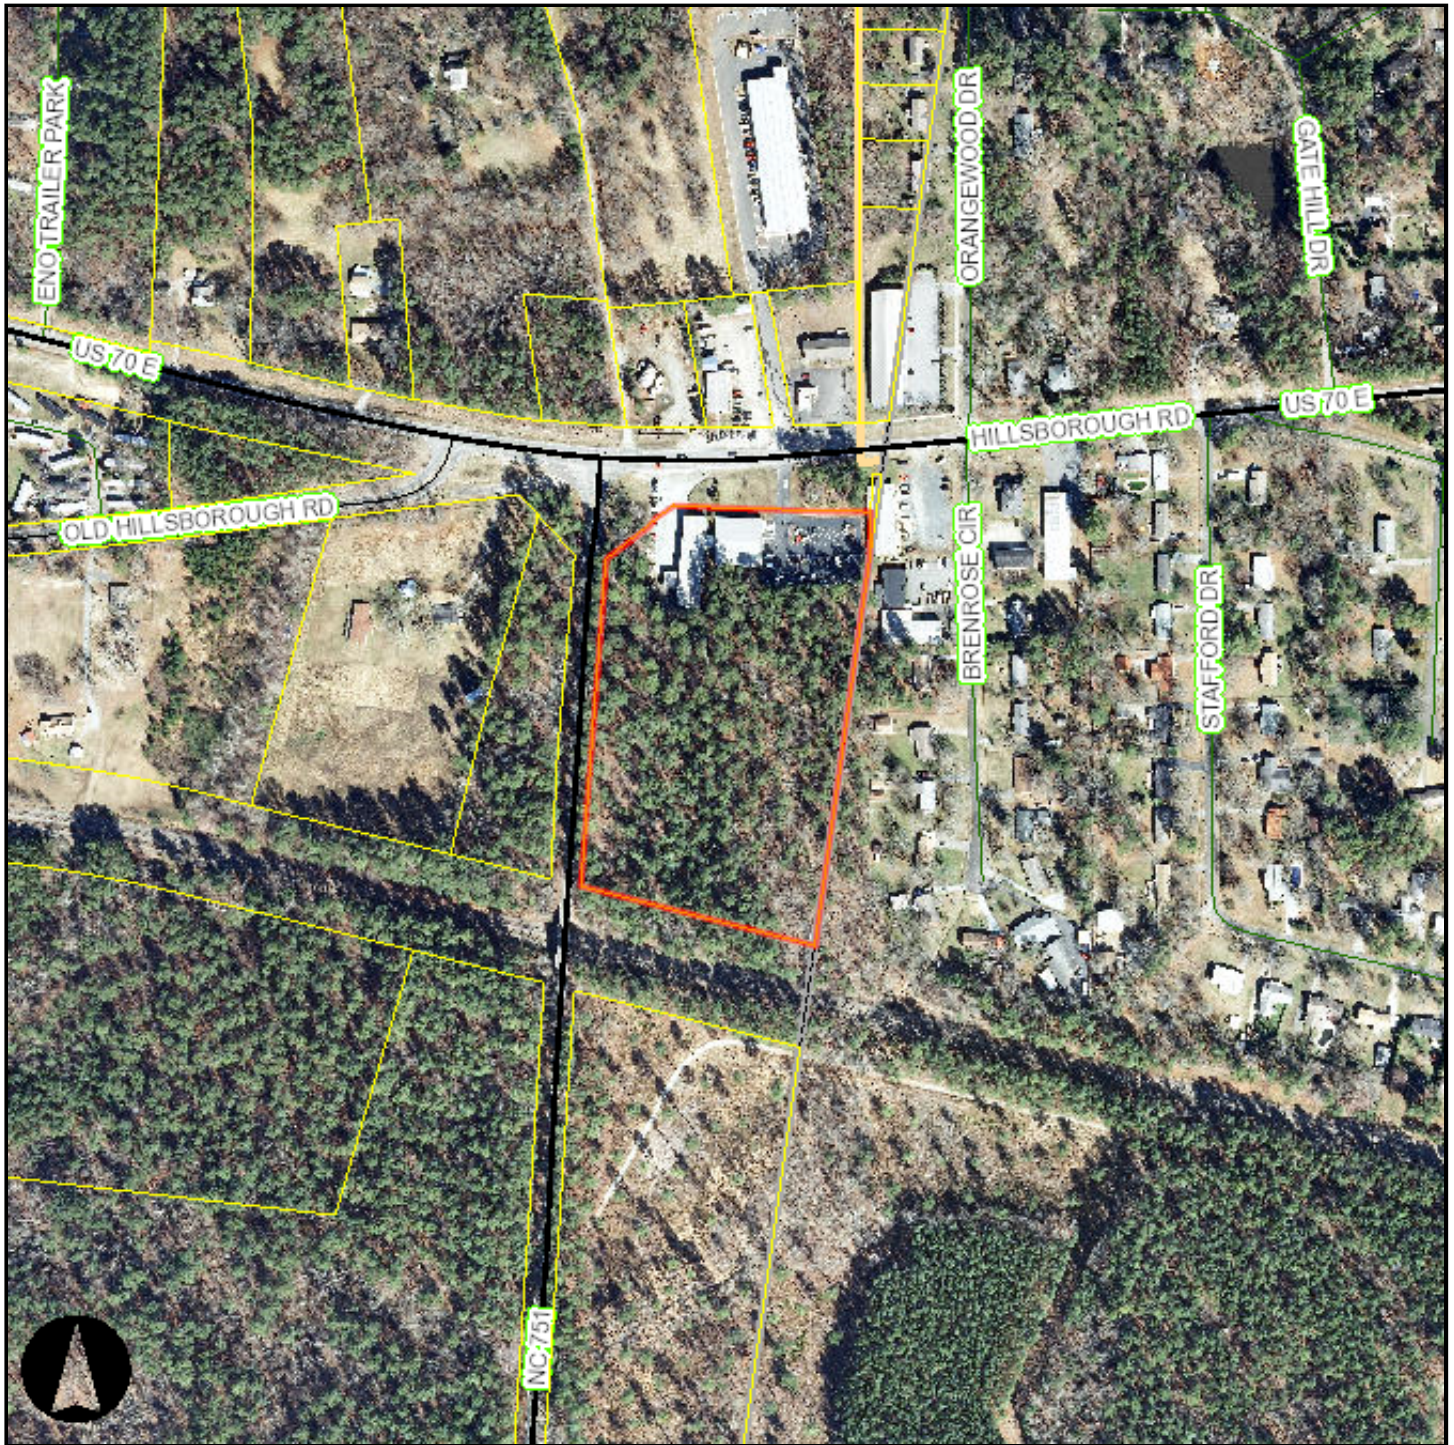

Orange County, NC GIS

1 inch = 400 feet

Search Results (1)

shape	ESRI.ArcGIS.ADF.Web.Geometry.Polygon
PIN	0803305174

PINSTATUS	ACTIVE
OWNER_TYPE	
IOFLAG	
OWNER1_LAST	L R JACOBS LLC
OWNER1_FIRST	
OWNER2_LAST	
OWNER2_FIRST	
ADDRESS1	4915 HILLSBOROUGH RD
ADDRESS2	
CITY	DURHAM
STATE	NC
ZIPCODE	27705
TOWNSHIP	5
SIZE	8.9
UOM	A
CALC_ACRES	9.87
SUBCODE	
LEGAL_DESC	A QUALITY CONSTRUCTION P83/163 & E/S NC 751 P114/65
RATECODE	09
SCHOOL_SYSTEM	Orange County Schools
LANDVALUE	
BLDGVALUE	
BLDGCNT	
VALUATION	
TAXSTATUS	
FARMUSE	
USEVALUE	
DEEDREF	5922/72
LEGALREF	
DATESOLD	3/19/2015 12:00:00 AM
TAXSTAMPS	NaN
STAMPVALUE	NaN
SUBDIVISION_NAME	
TOWNSHIP_NAME	ENO
SQFT	NaN
YEARBUILT	
SHAPE.fid	5160211
shape.area	386468.986278104

Created on 9/11/2015. Orange County, North Carolina.