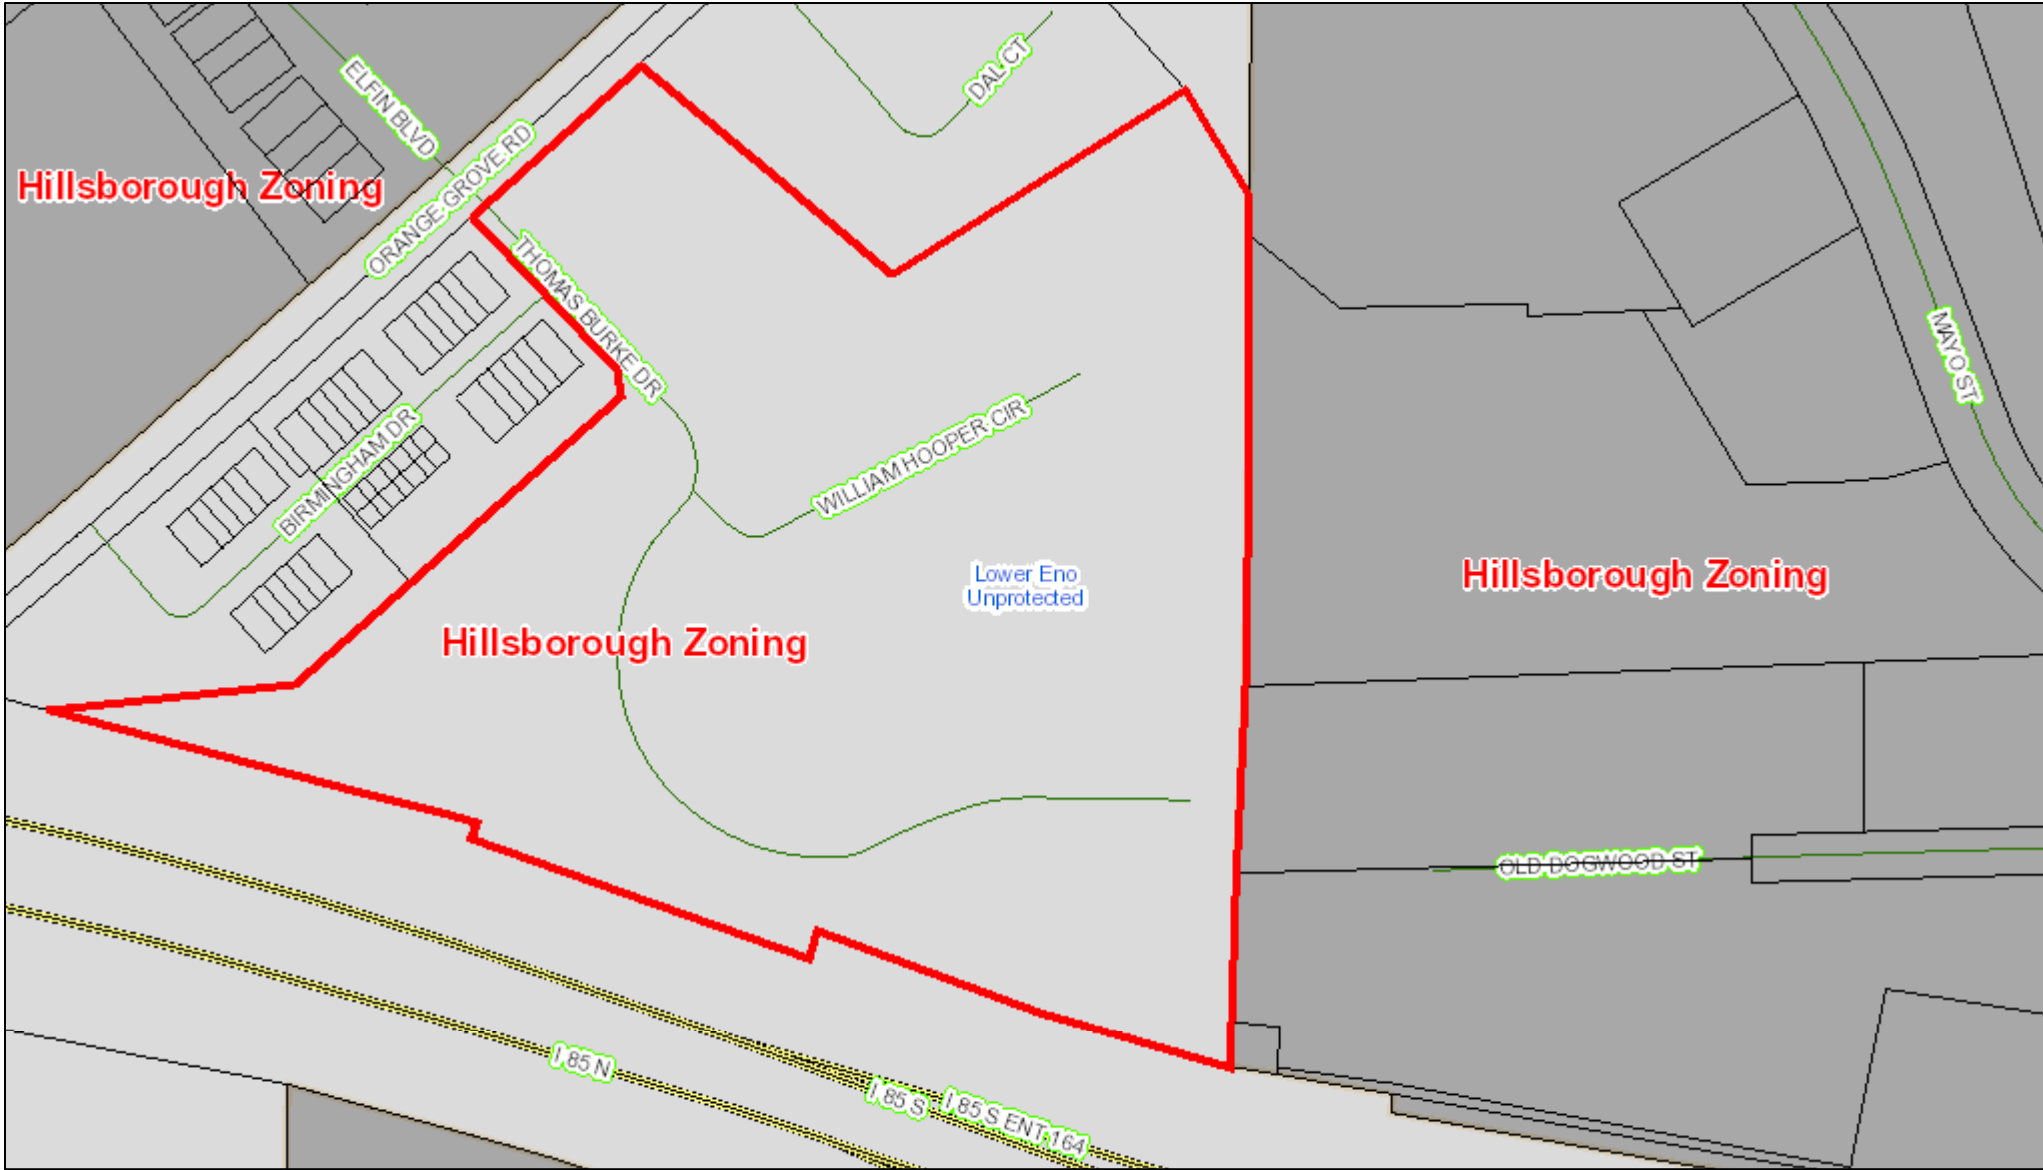

Orange County

July 19, 2021

This map contains parcels prepared for the inventory of real property within Orange County, and is compiled from recorded deed, plats, and other public records and data. Users of this map are hereby notified that the aforementioned public primary information sources should be consulted for verification of the information contained on this map.

The county and its mapping companies assume no legal responsibility for the information on this map.

PIN: 9864800659

OWNER 1: HORIZON ACQUISITION #3 LLC
 OWNER 2:
 ADDRESS 1: 4101 LAKE BOONE TR
 ADDRESS 2: STE 100
 CITY: RALEIGH
 STATE, ZIP: NC 27607
 LEGAL DESC: 2 ORANGE GROVE PK LMT PTN P85/11

SIZE: 15.84 A
 DEED REF: 5409/452
 RATECODE: 00
 TOWNSHIP: HILLSBOROUGH
 BLDG SQFT: 190286
 YEAR BUILT: 2000

BUILDING COUNT: 10
 LAND VALUE:
 BLDG_VALUE:
 USE VALUE:
 TOTAL VALUE:
 DATE SOLD: 07/23/2012
 TAX STAMPS: 21273