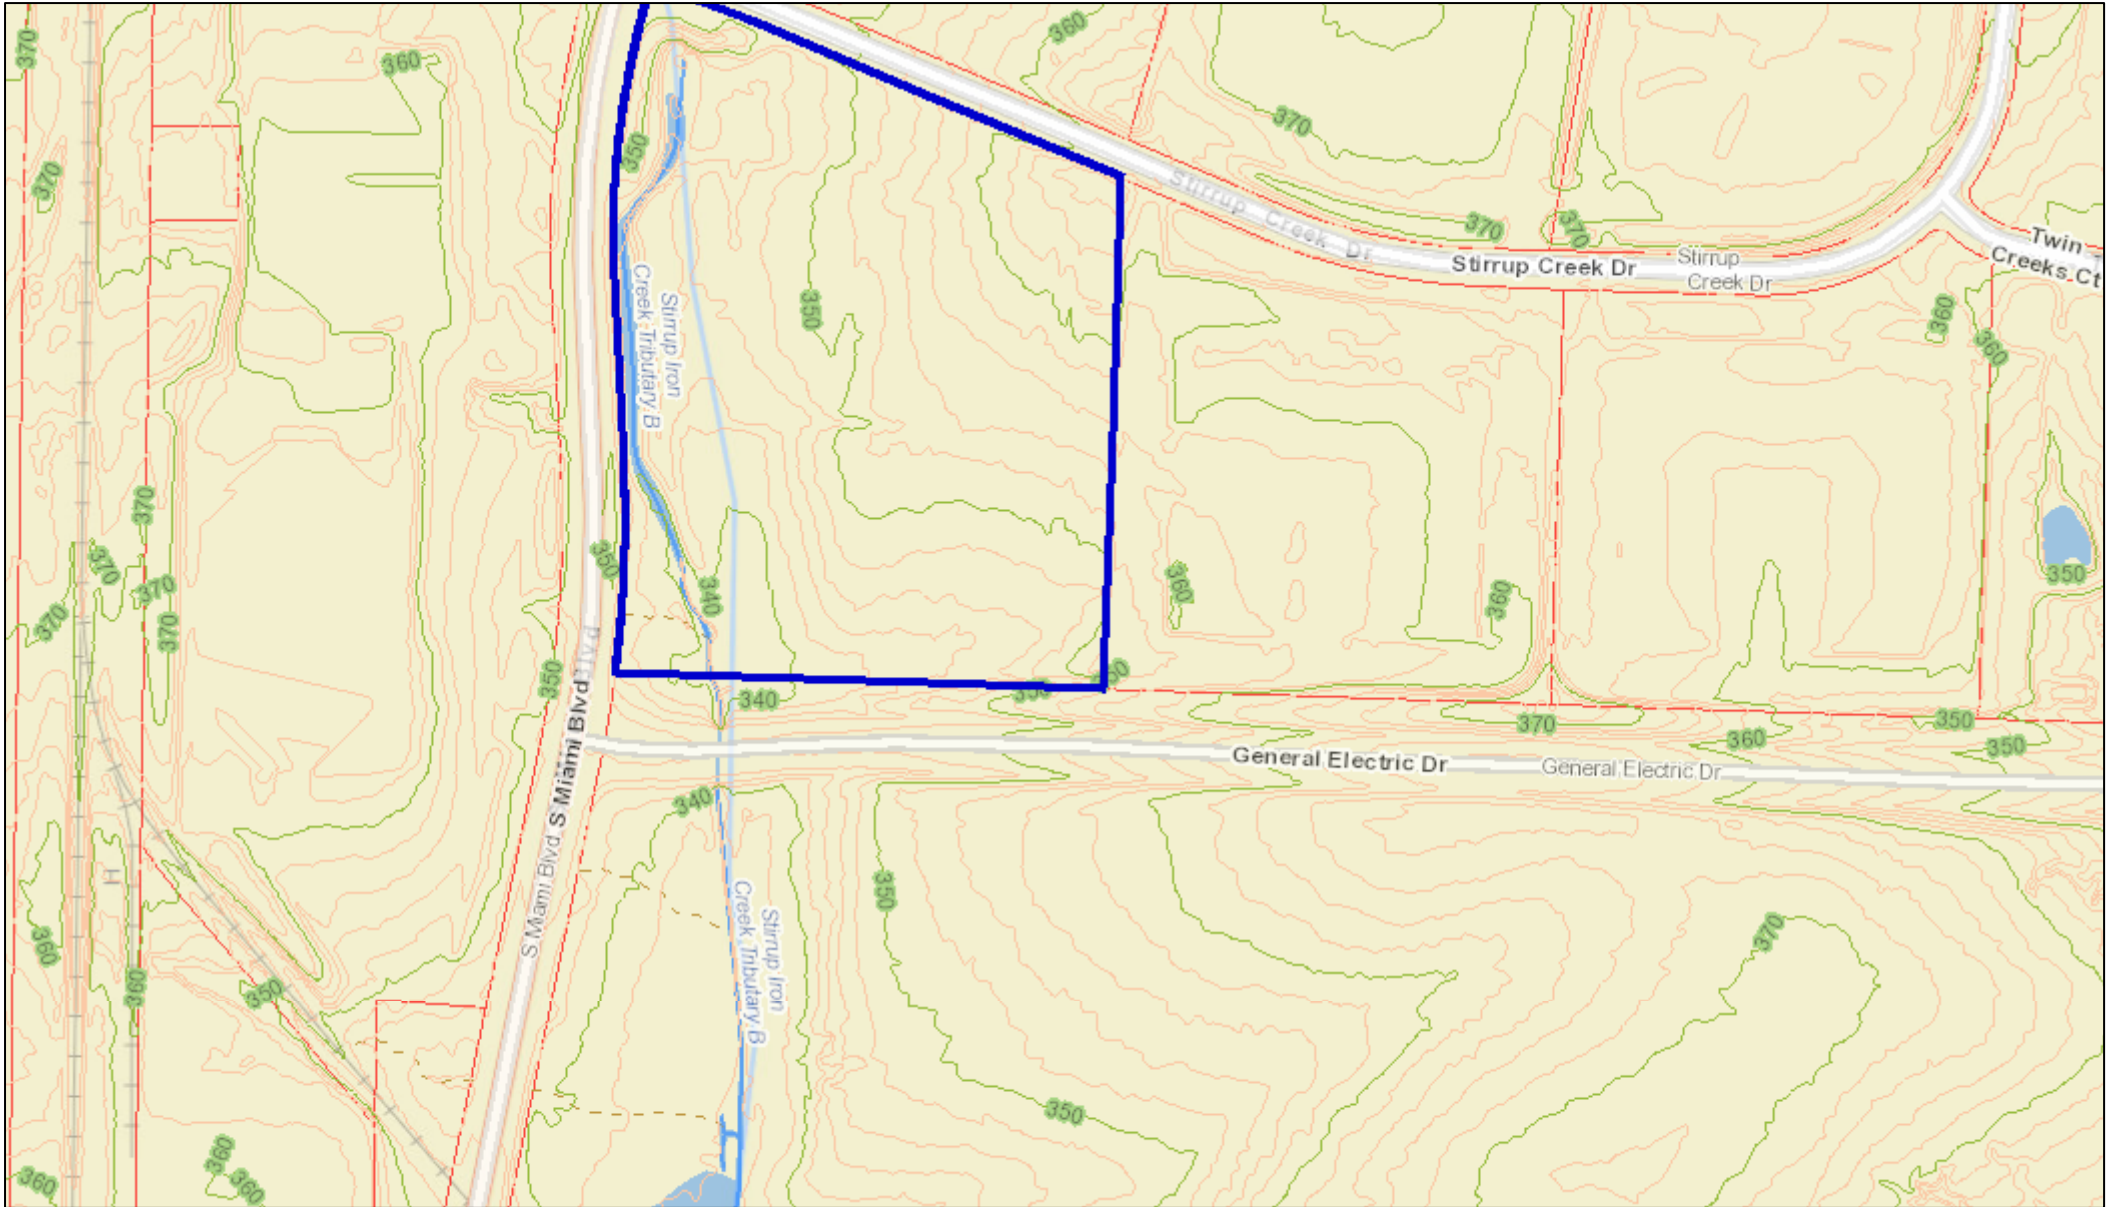

topo

August 25, 2015

T07568579be5f43198e1d0e15406fb6a4

Override 1

Durham Street Labels

Streets 1:19,200

█ <all other values>

Sources: Esri, HERE, DeLorme, USGS, Intermap, increment P Corp., NRCAN, Esri Japan, METI, Esri China (Hong Kong), Esri (Thailand), MapmyIndia, © OpenStreetMap contributors, and the GIS User Community