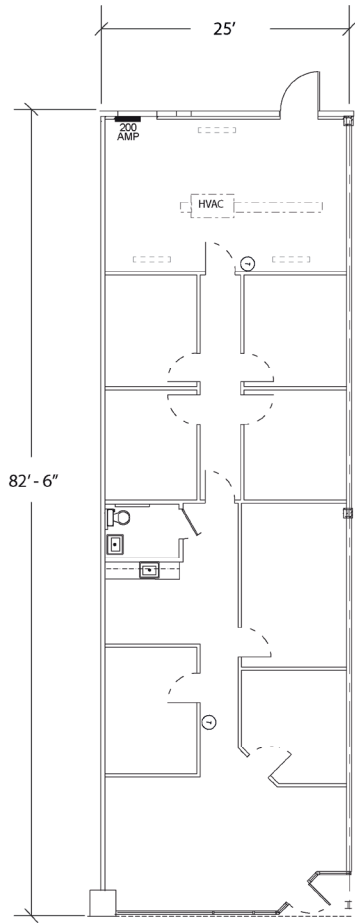

Presidential Park West

2945 South Miami Boulevard
Durham, NC 27703

- **Service/ Retail and Office space available**
- **Space from 2,000 square feet**
- **Close proximity to RDU airport and Research Triangle Park**
- **Great visibility from TW Alexander Drive and South Miami Boulevard**
- **Convenient to Durham Freeway, I-40 and I-540**

For more information, call 919-872-9000

BPG Management Company - NC, LLC

Visit our website to view all
of our properties
www.bpgmanagementnc.com

Suite Floor Plans

104

105

107

111

116 - 117

121