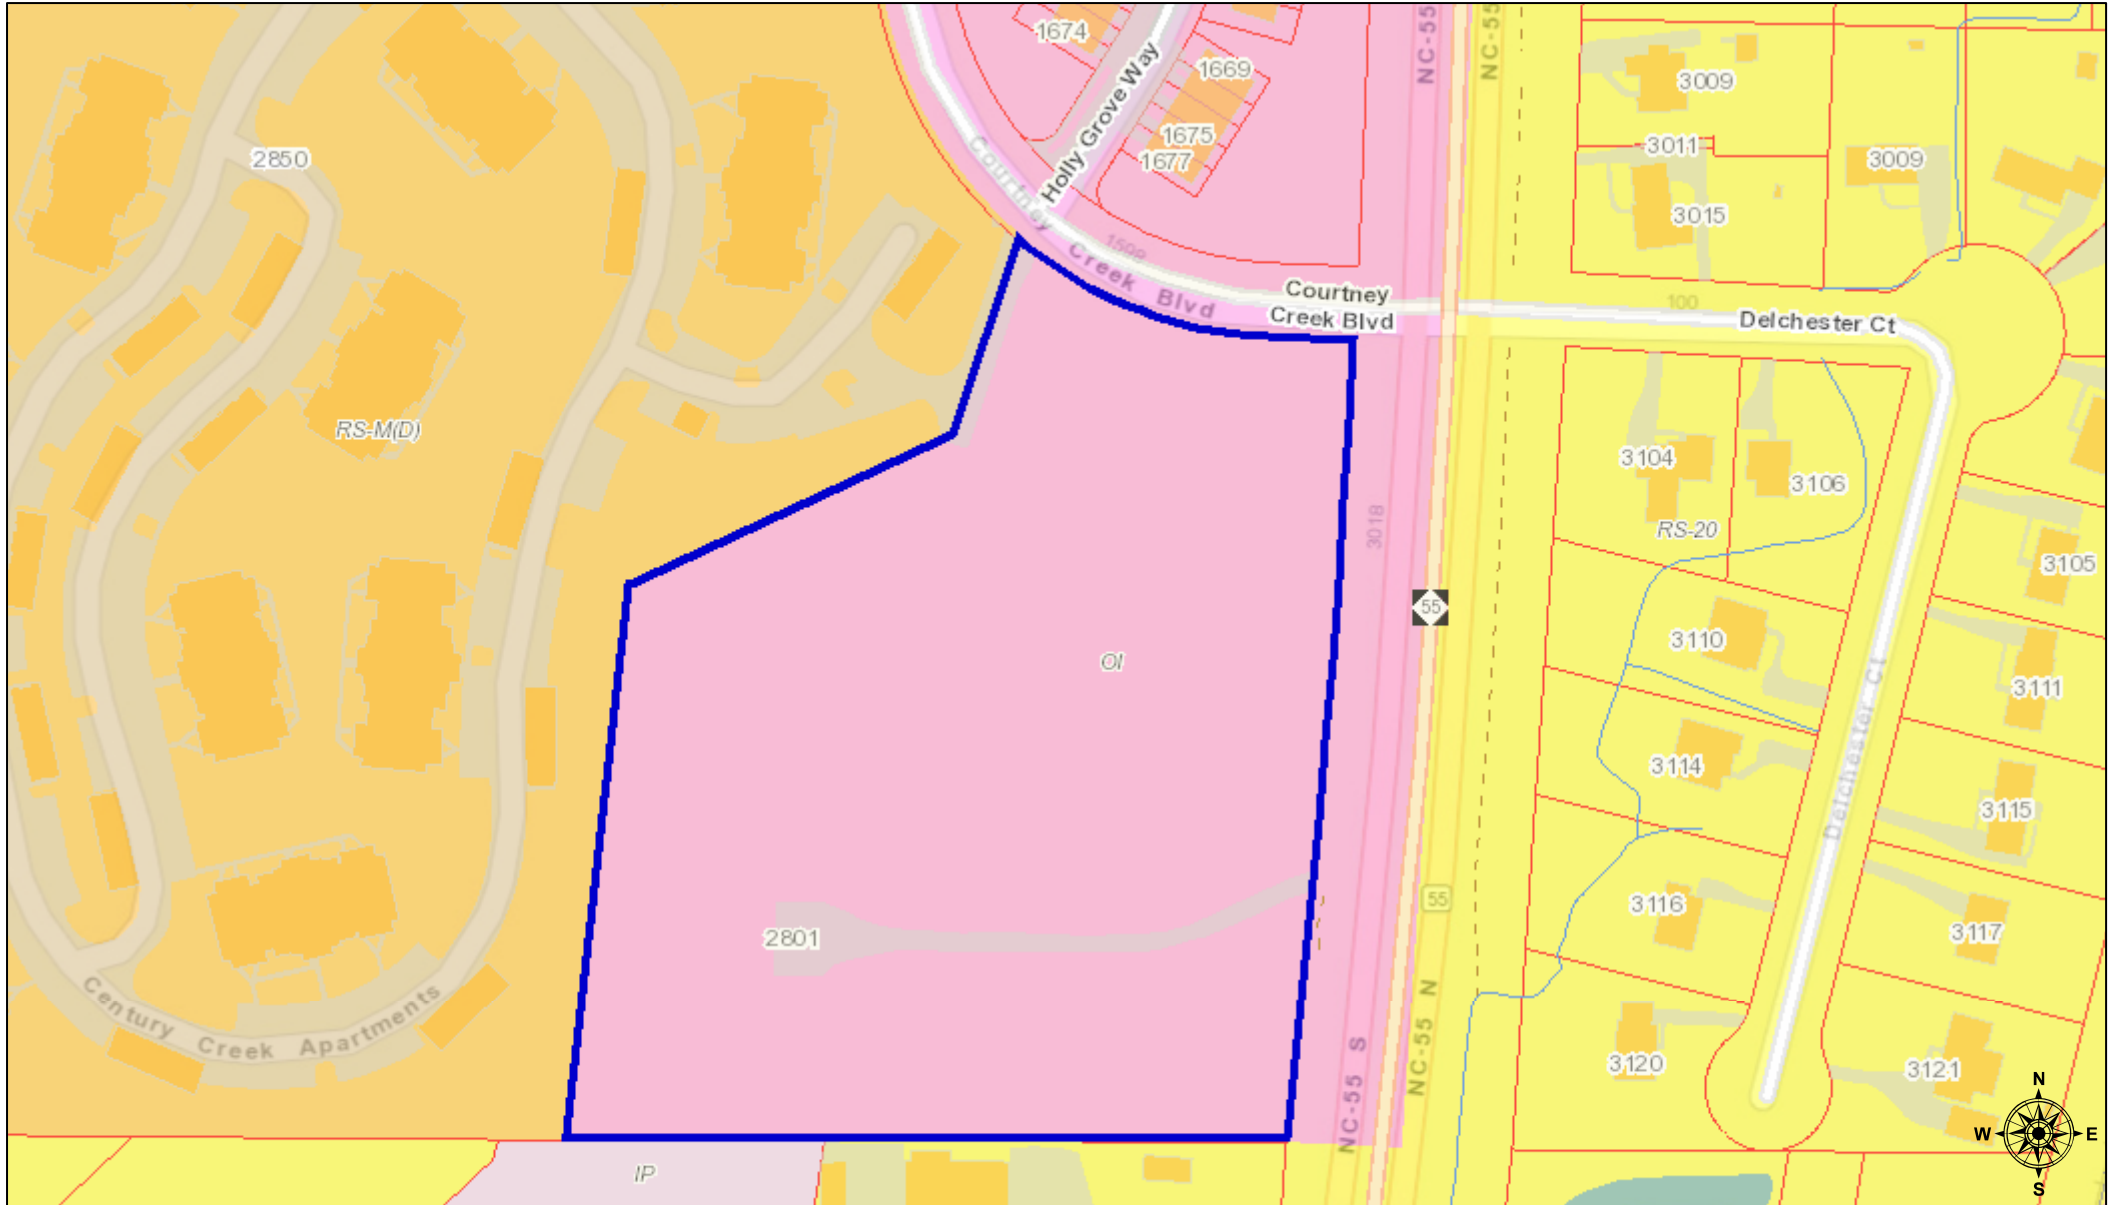

Vickers - 7.59 acres Zoning

February 3, 2016

T2b690370eeee4e9bacbd6916f0e52127

Override 1

+ Railroads

City of Durham

Neighborhood

1:2,257