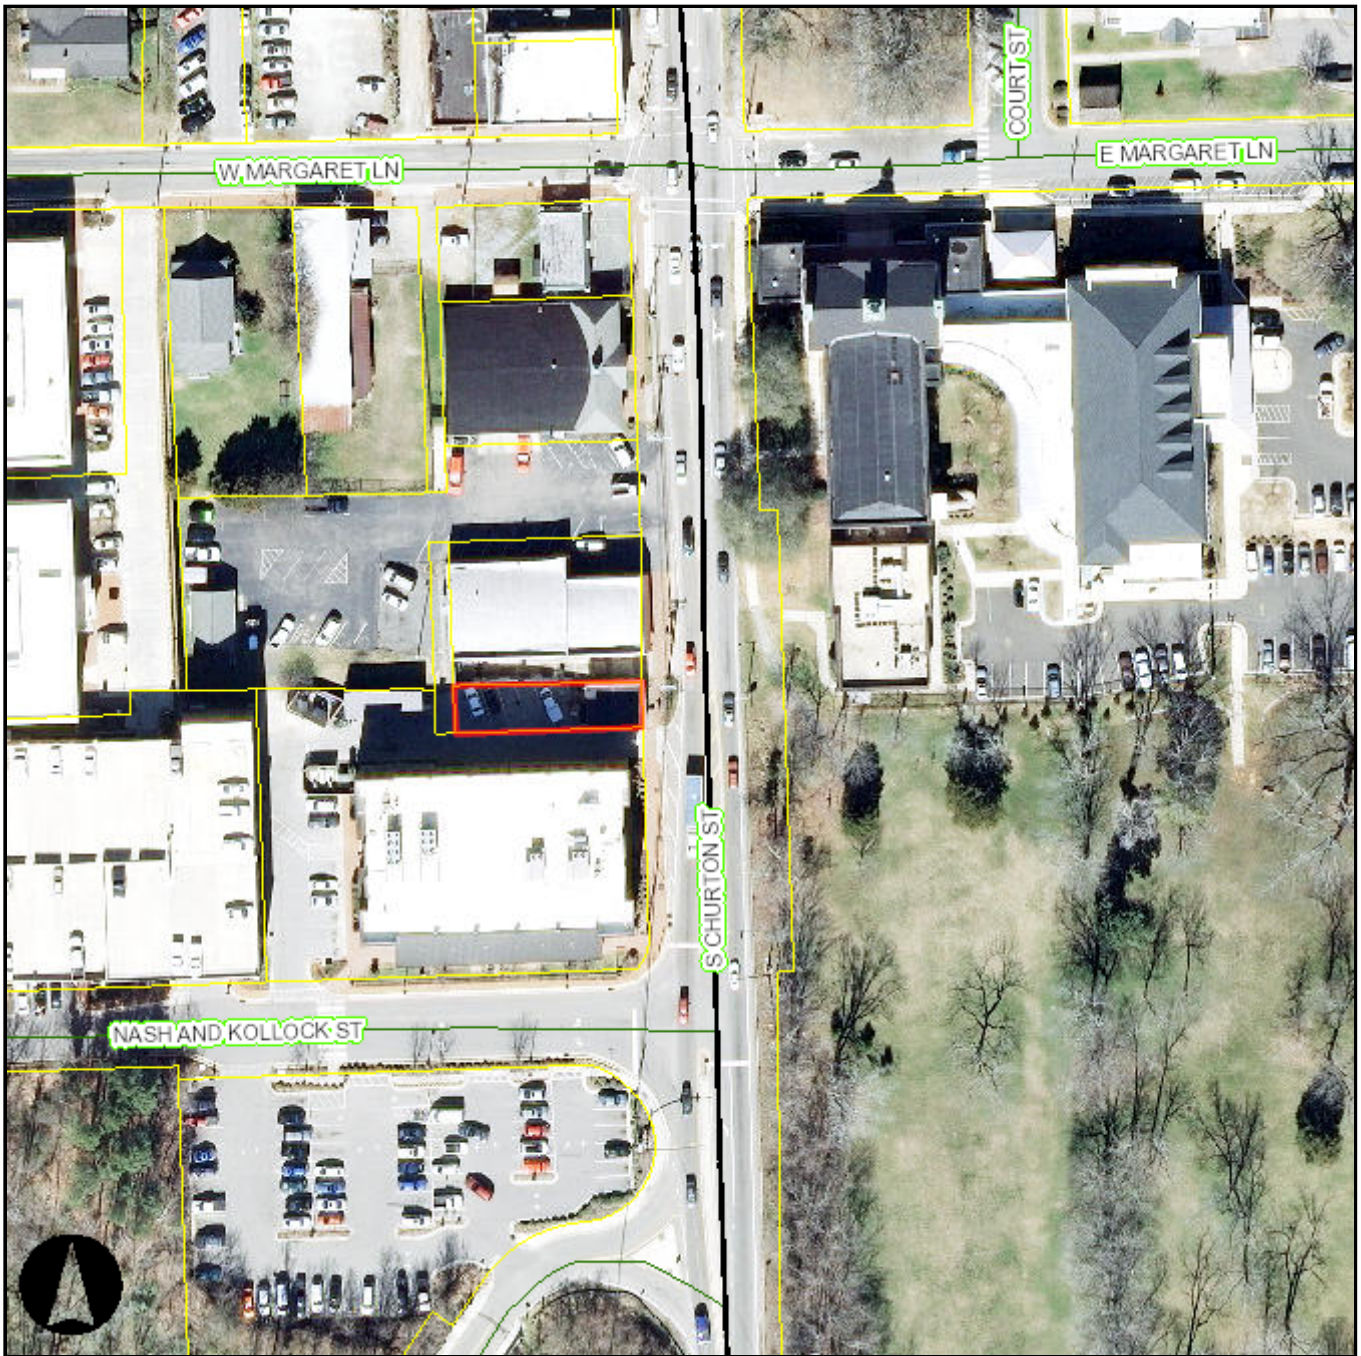

Orange County, NC GIS

1 inch = 100 feet

Search Results (1)

shape	ESRI.ArcGIS.ADF.Web.Geometry.Polygon
PIN	9874054679
PINSTATUS	ACTIVE
OWNER_TYPE	
IOFLAG	

OWNER1_LAST	226 SOUTH CHURTON STREET LLC
OWNER1_FIRST	
OWNER2_LAST	
OWNER2_FIRST	
ADDRESS1	226 S CHURTON ST
ADDRESS2	
CITY	HILLSBOROUGH
STATE	NC
ZIPCODE	27278
TOWNSHIP	4
SIZE	0.06
UOM	A
CALC_ACRES	0.05
SUBCODE	2268
LEGAL_DESC	NASH KOLLOCK 30 CHURTON ST
RATECODE	23
SCHOOL_SYSTEM	Orange County Schools
LANDVALUE	89145
BLDGVALUE	31085
BLDGCNT	2
VALUATION	120230
TAXSTATUS	A1
FARMUSE	
USEVALUE	0
DEEDREF	5512/301
LEGALREF	
DATESOLD	12/27/2012 12:00:00 AM
TAXSTAMPS	180
STAMPVALUE	90000
SUBDIVISION_NAME	NASH-KOLLOCK-WEBB
TOWNSHIP_NAME	HILLSBOROUGH
SQFT	750
YEARBUILT	
SHAPE.fid	18538360
shape.area	2366.49391392276

Created on 8/16/2016. Orange County, North Carolina.