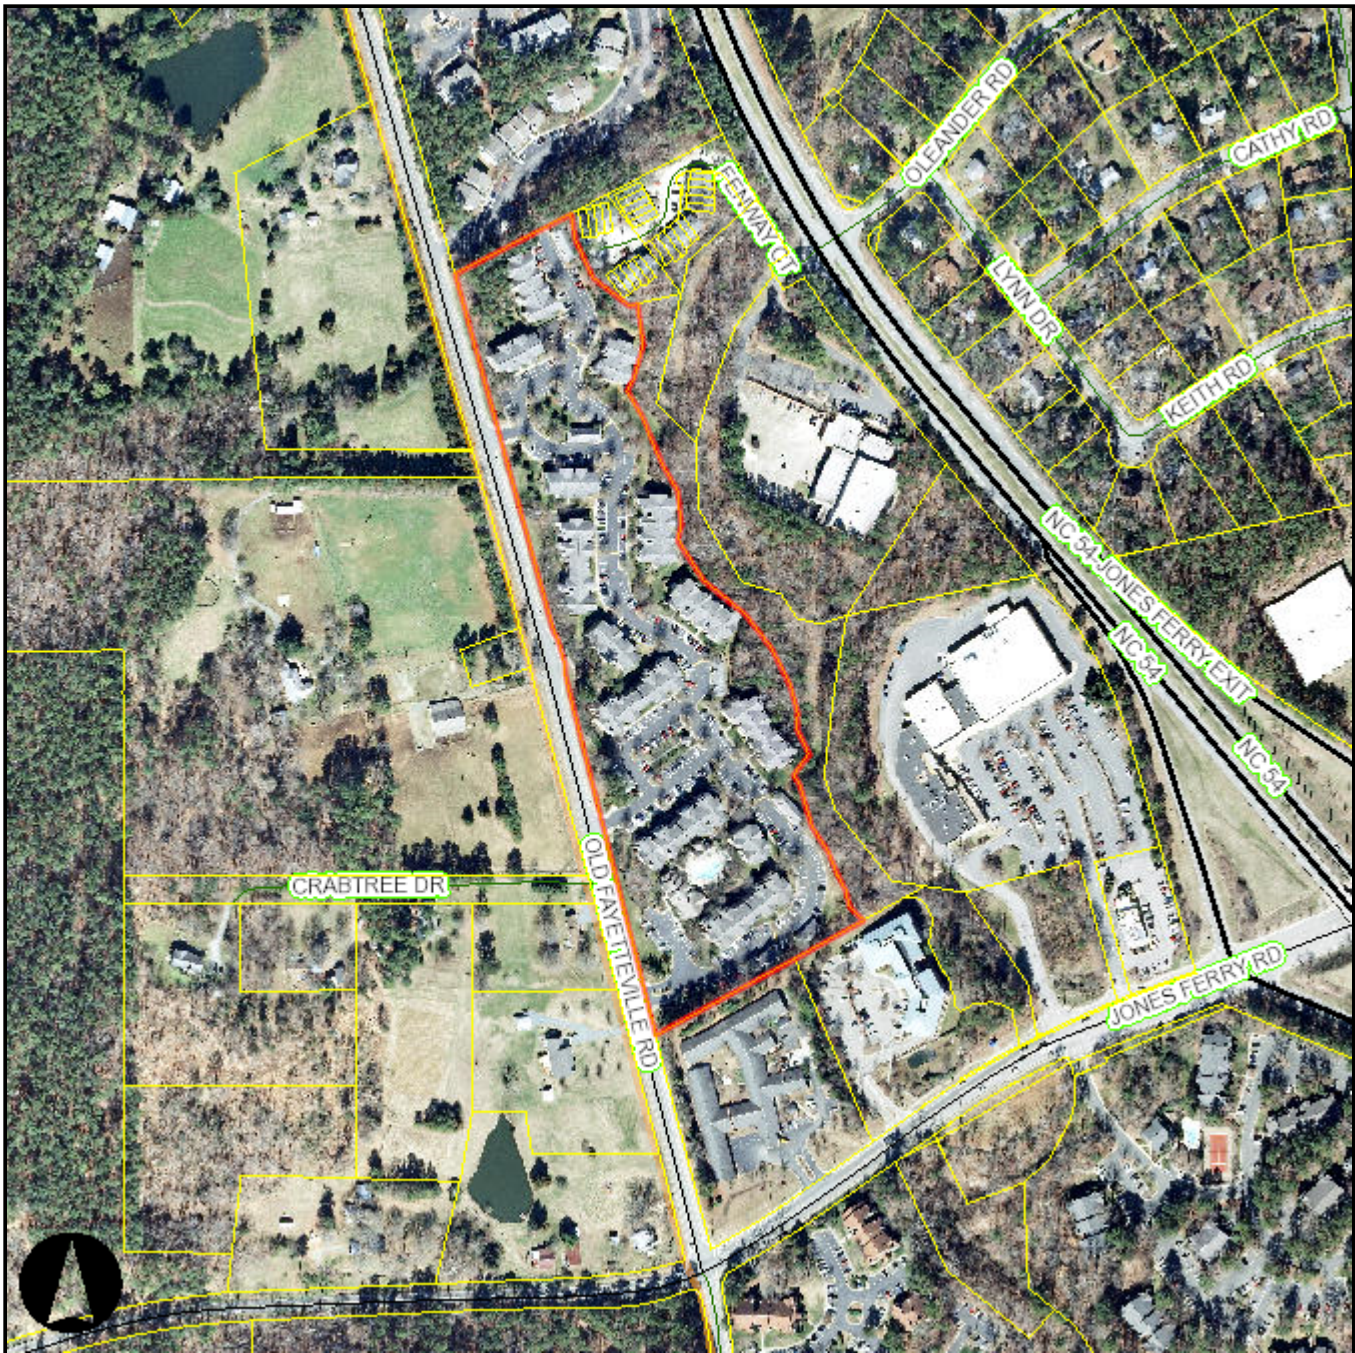

# Orange County, NC GIS

1 inch = 400 feet

Created on 8/15/2017. Orange County, North Carolina.