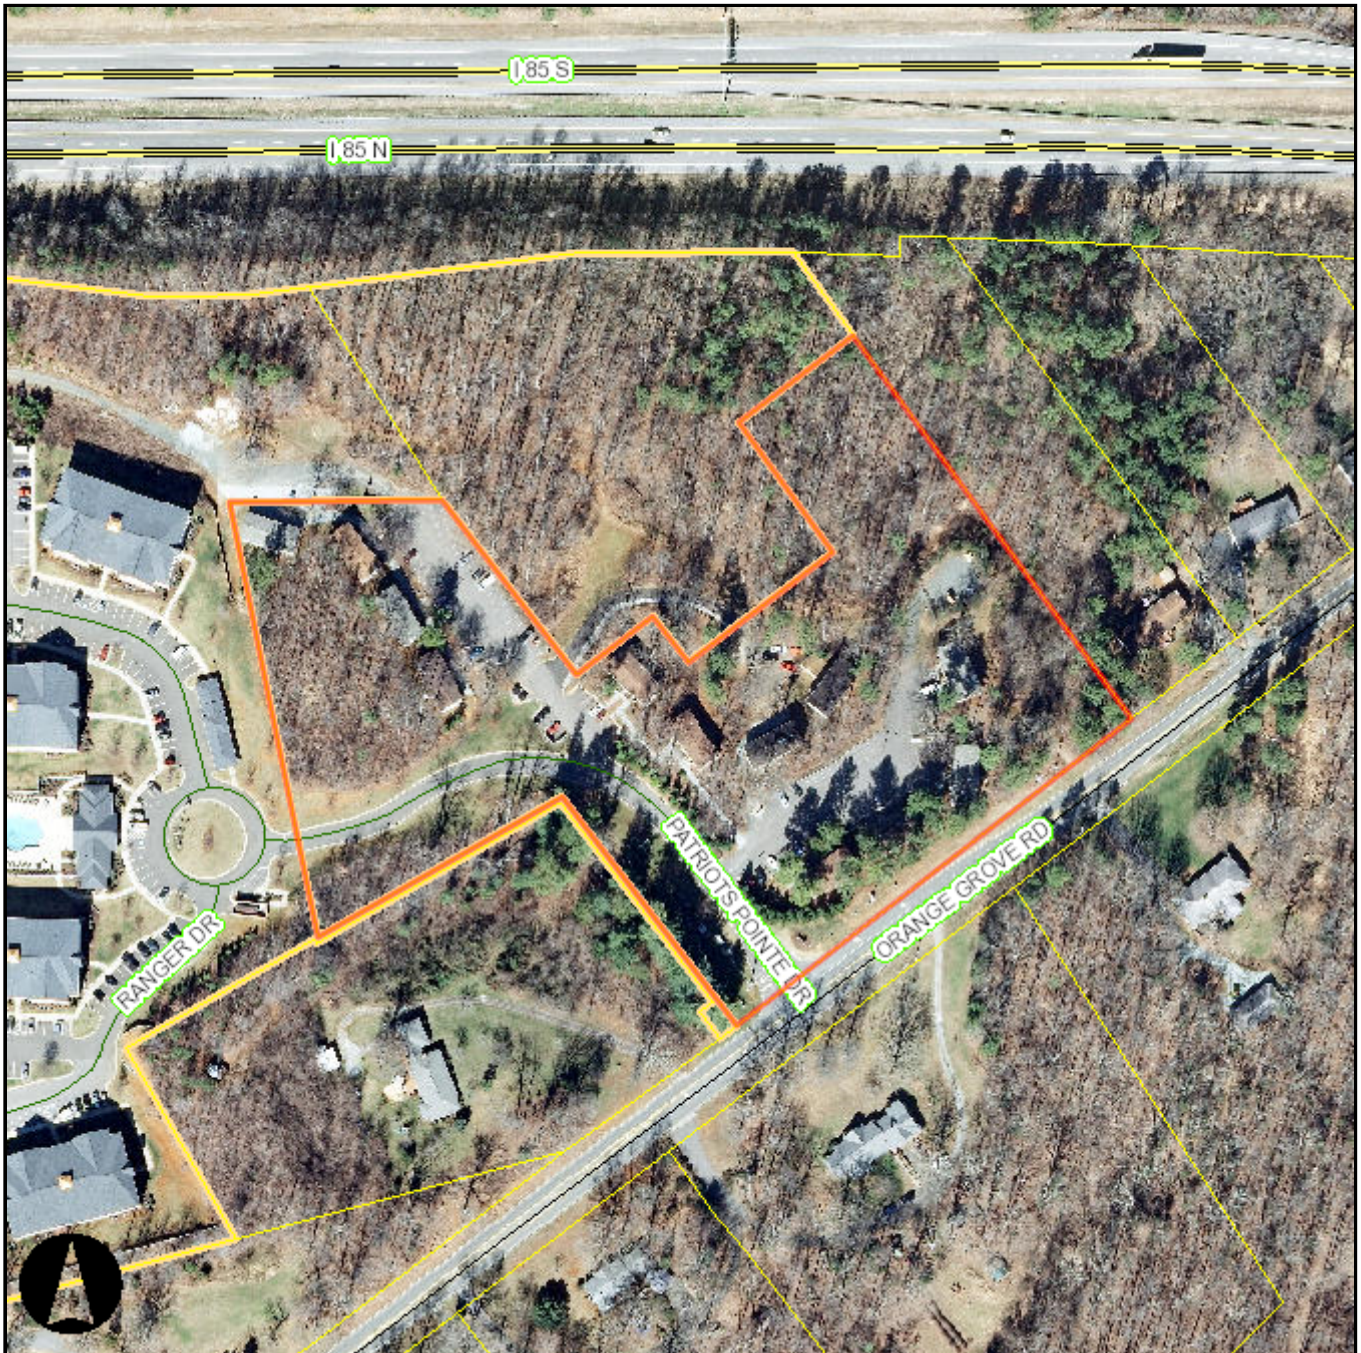

211orangegrove_map

1 inch = 200 feet

Created on 7/24/2017. Orange County, North Carolina.