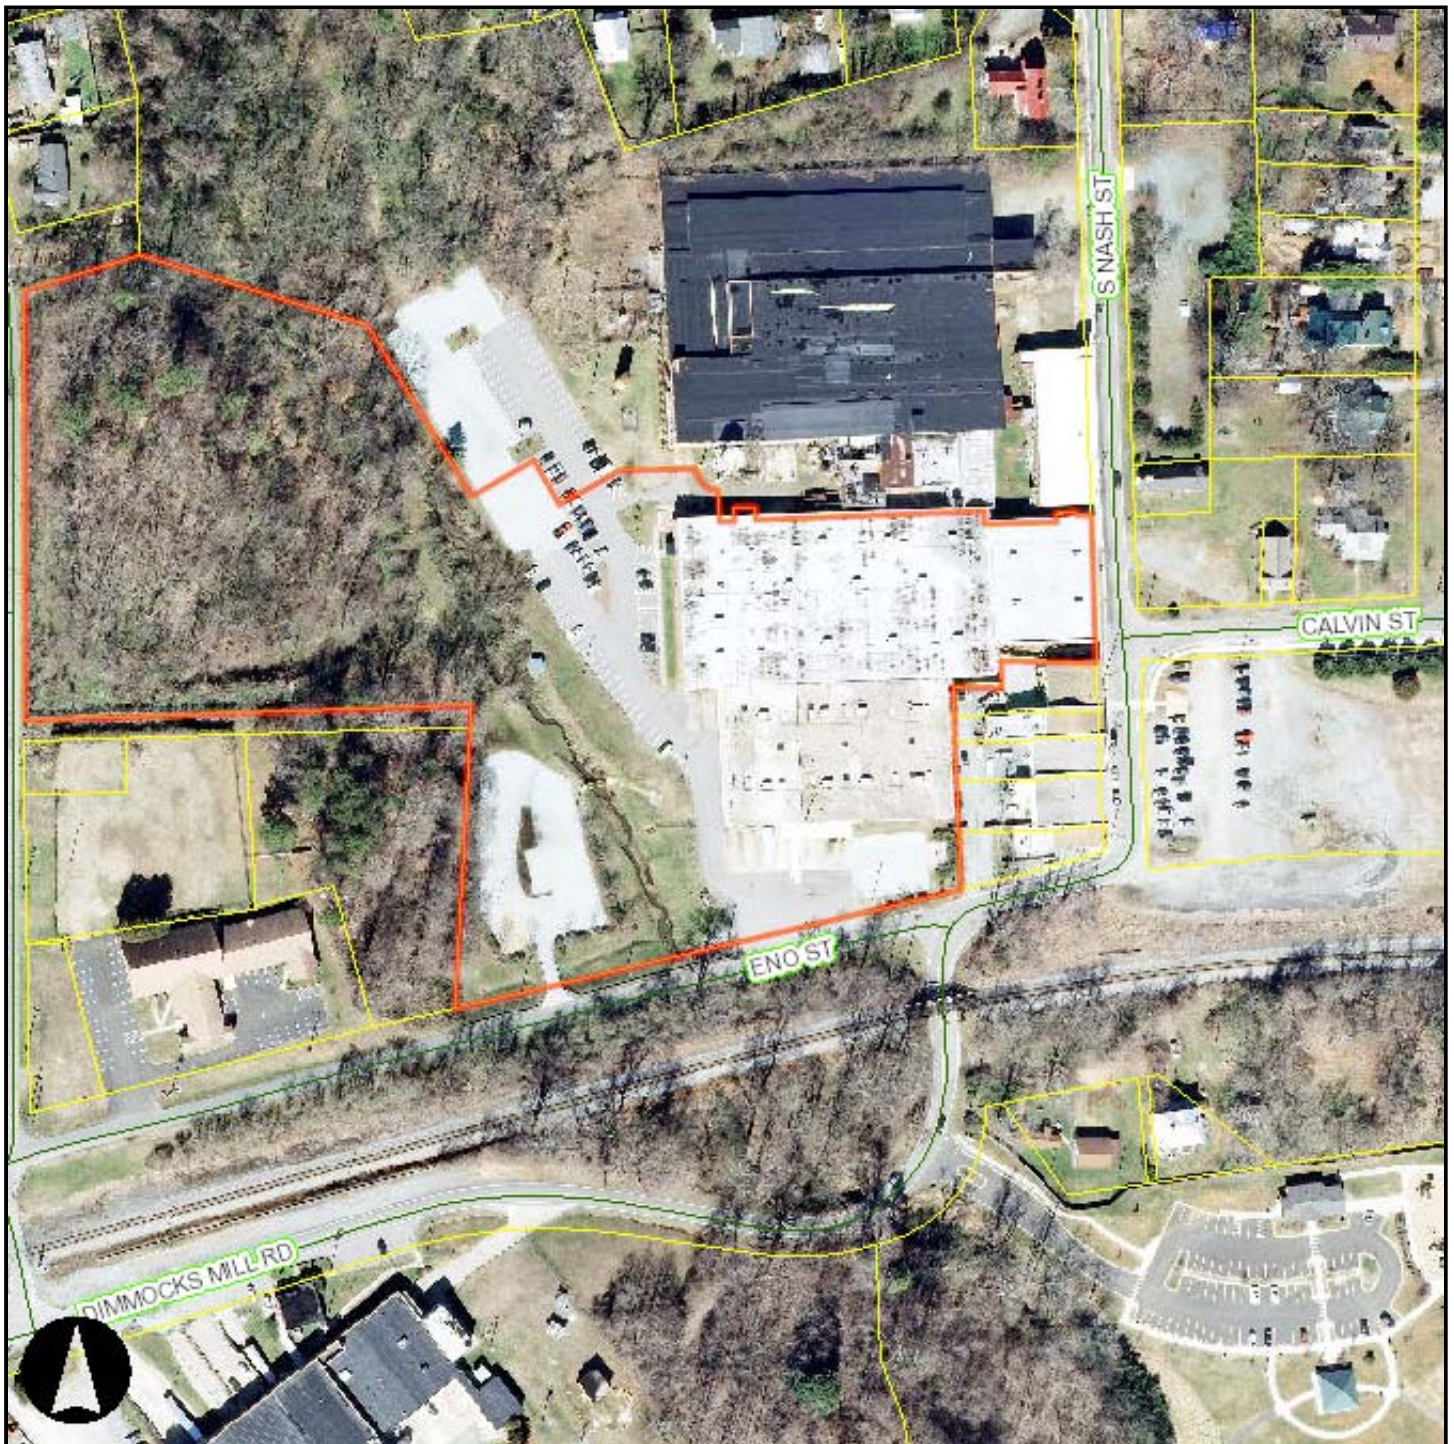

Orange County, NC GIS

1 inch = 200 feet

Search Results (1)

shape	ESRI.ArcGIS.ADF.Web.Geometry.Polygon
PIN	9864653492

PINSTATUS	ACTIVE
OWNER_TYPE	
IOFLAG	
OWNER1_LAST	HILLSBOROUGH OWNERS
OWNER1_FIRST	COMPANY
OWNER2_LAST	
OWNER2_FIRST	
ADDRESS1	PO BOX 4922
ADDRESS2	
CITY	KETCHUM
STATE	ID
ZIPCODE	83340
TOWNSHIP	4
SIZE	9.2
UOM	A
CALC_ACRES	9.18
SUBCODE	
LEGAL_DESC	B BELLEVUE MILL & WAREHOUSE P115/67-68
RATECODE	23
SCHOOL_SYSTEM	Orange County Schools
LANDVALUE	
BLDGVALUE	
BLDGCNT	
VALUATION	
TAXSTATUS	
FARMUSE	
USEVALUE	
DEEDREF	6059/426
LEGALREF	
DATESOLD	12/30/2015 12:00:00 AM
TAXSTAMPS	NaN
STAMPVALUE	NaN
SUBDIVISION_NAME	
TOWNSHIP_NAME	HILLSBOROUGH
SQFT	NaN
YEARBUILT	
SHAPE.fid	13193012
shape.area	399740.683271985