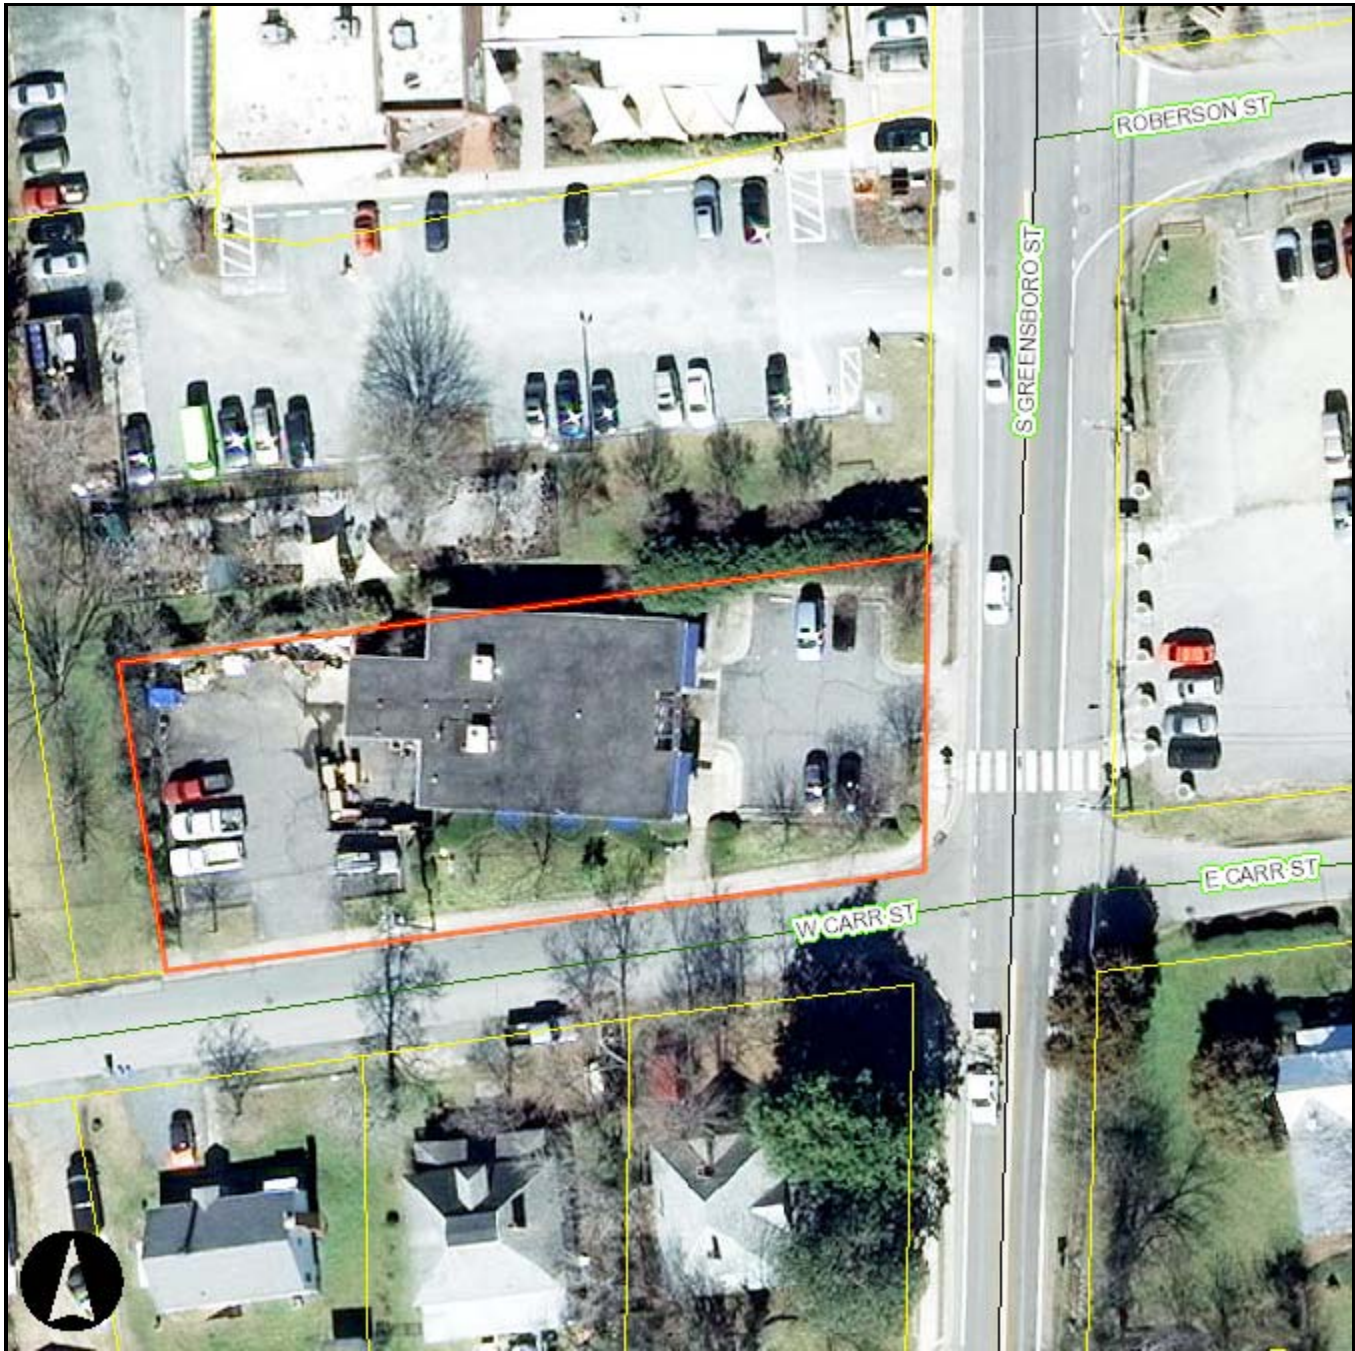

# Orange County, NC GIS

## s greensboro\_aerial

1 inch = 50 feet  
Created on 5/24/2017. Orange County, North Carolina.