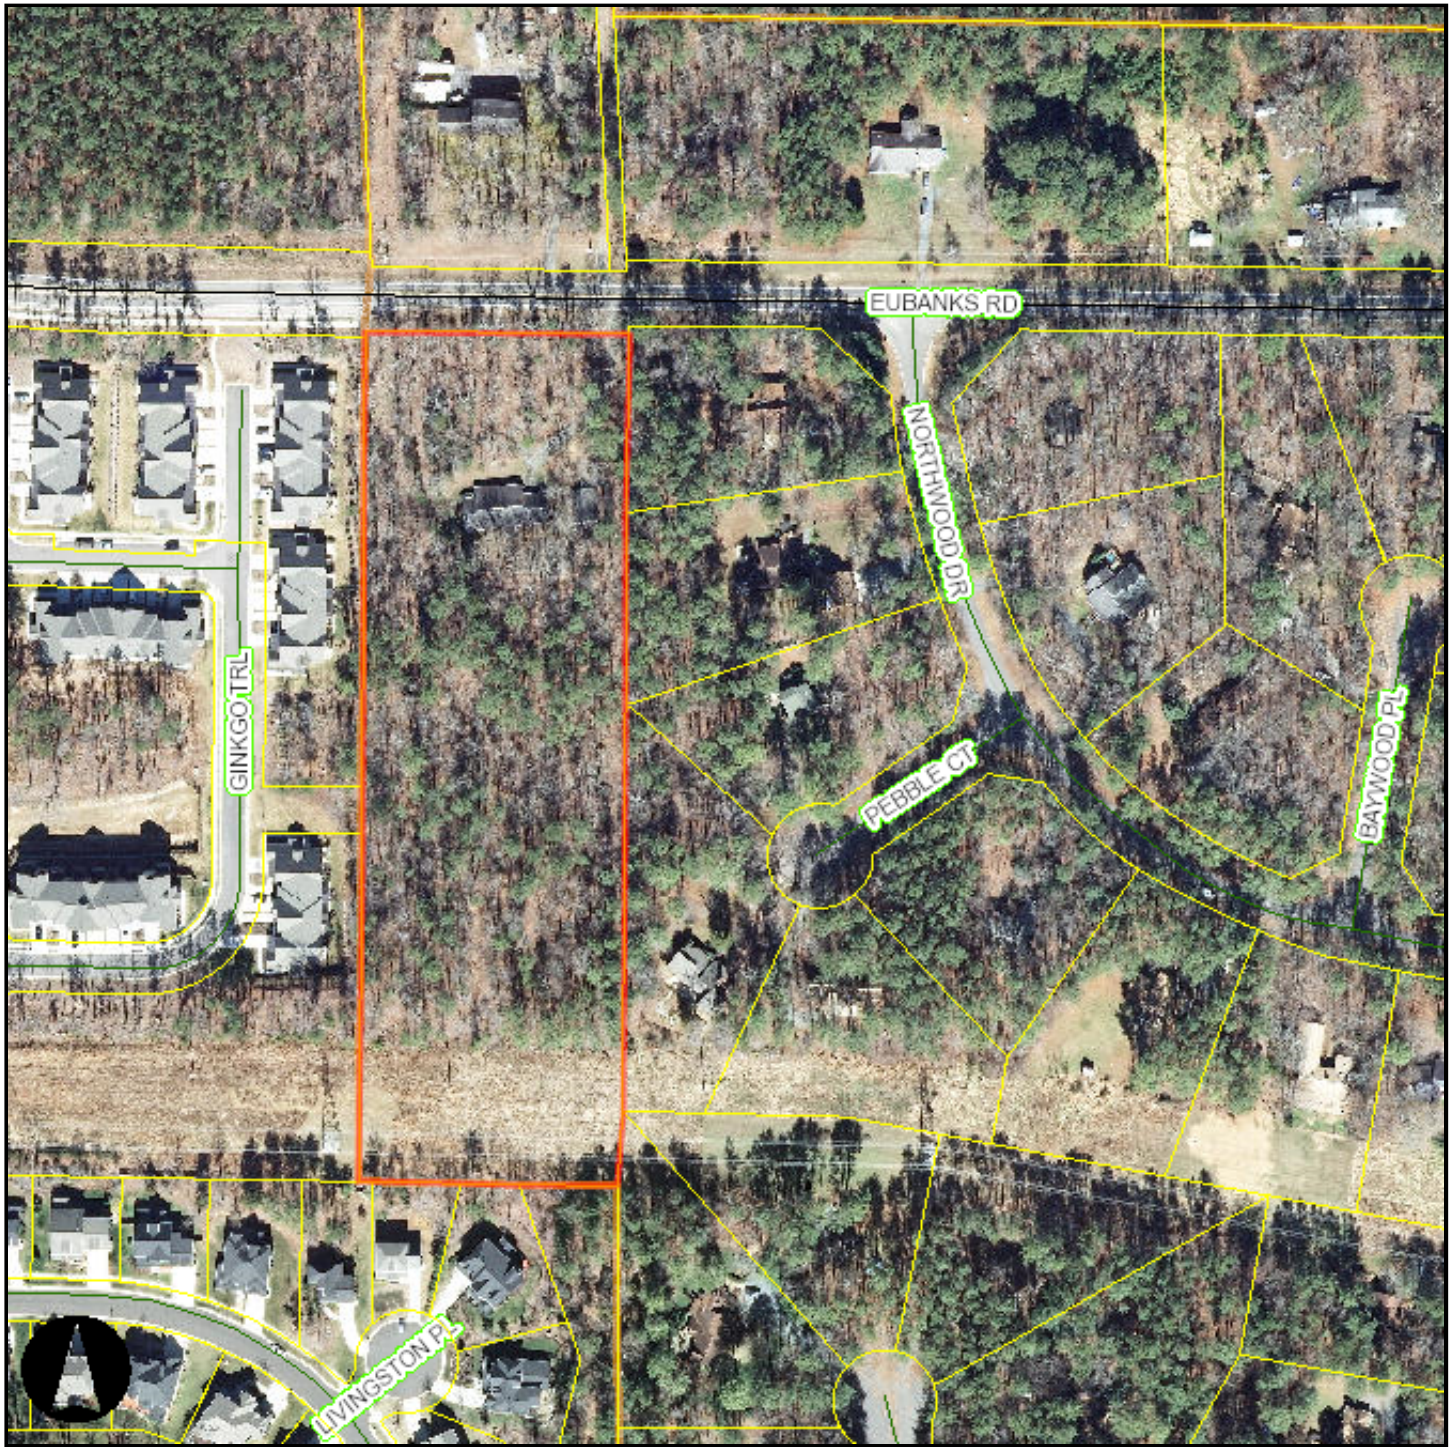

# Orange County, NC GIS

1 inch = 200 feet