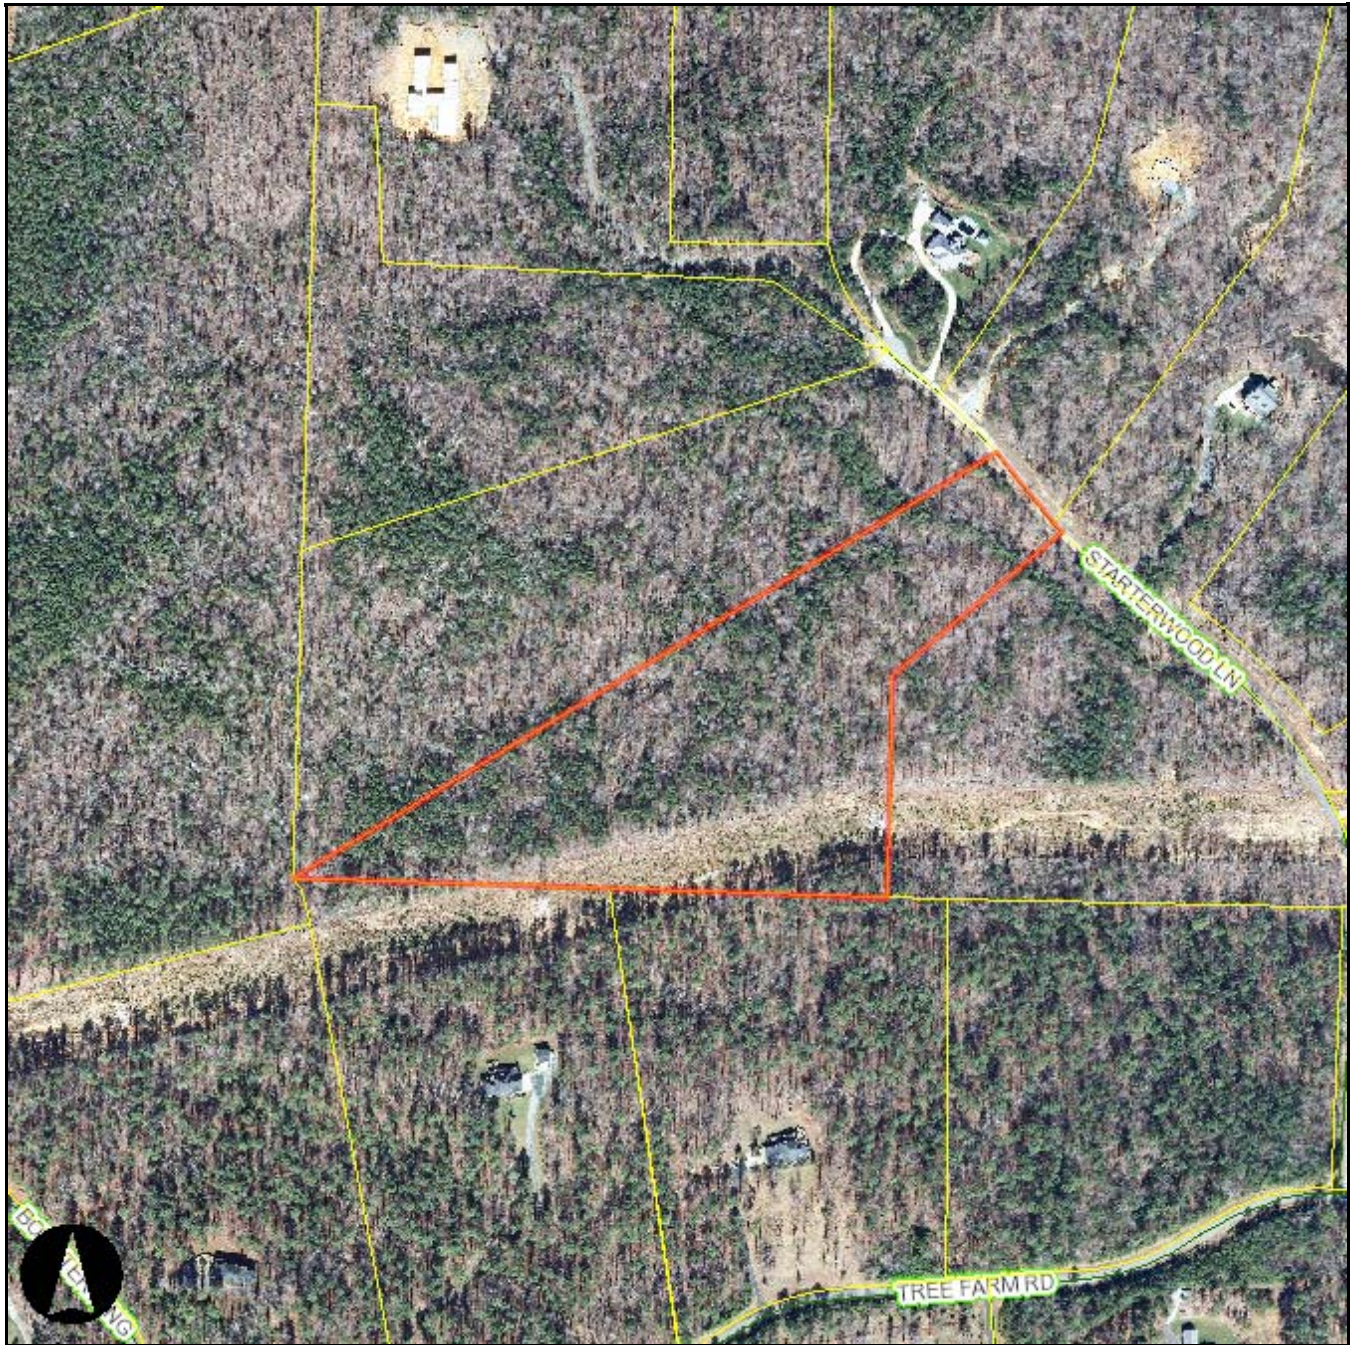

Orange County, NC GIS

1 inch = 400 feet

Search Results (1)

shape	ESRI.ArcGIS.ADF.Web.Geometry.Polygon
PIN	9852197294
PINSTATUS	ACTIVE

OWNER_TYPE	
IOFLAG	
OWNER1_LAST	LAND VENTURES I
OWNER1_FIRST	LLC
OWNER2_LAST	
OWNER2_FIRST	
ADDRESS1	3805-A UNIVERSITY DR
ADDRESS2	
CITY	DURHAM
STATE	NC
ZIPCODE	27717
TOWNSHIP	6
SIZE	13.19
UOM	A
CALC_ACRES	13.41
SUBCODE	2984
LEGAL_DESC	30 PH 3 TREE FARM P103/173
RATECODE	03
SCHOOL_SYSTEM	Orange County Schools
LANDVALUE	156374
BLDGVALUE	0
BLDGCNT	
VALUATION	156374
TAXSTATUS	A
FARMUSE	
USEVALUE	0
DEEDREF	4275/185
LEGALREF	
DATESOLD	5/9/2008 12:00:00 AM
TAXSTAMPS	0
STAMPVALUE	0
SUBDIVISION_NAME	TREE FARM
TOWNSHIP_NAME	BINGHAM
SQFT	NaN
YEARBUILT	
SHAPE.fid	24689982
shape.area	583965.373862206