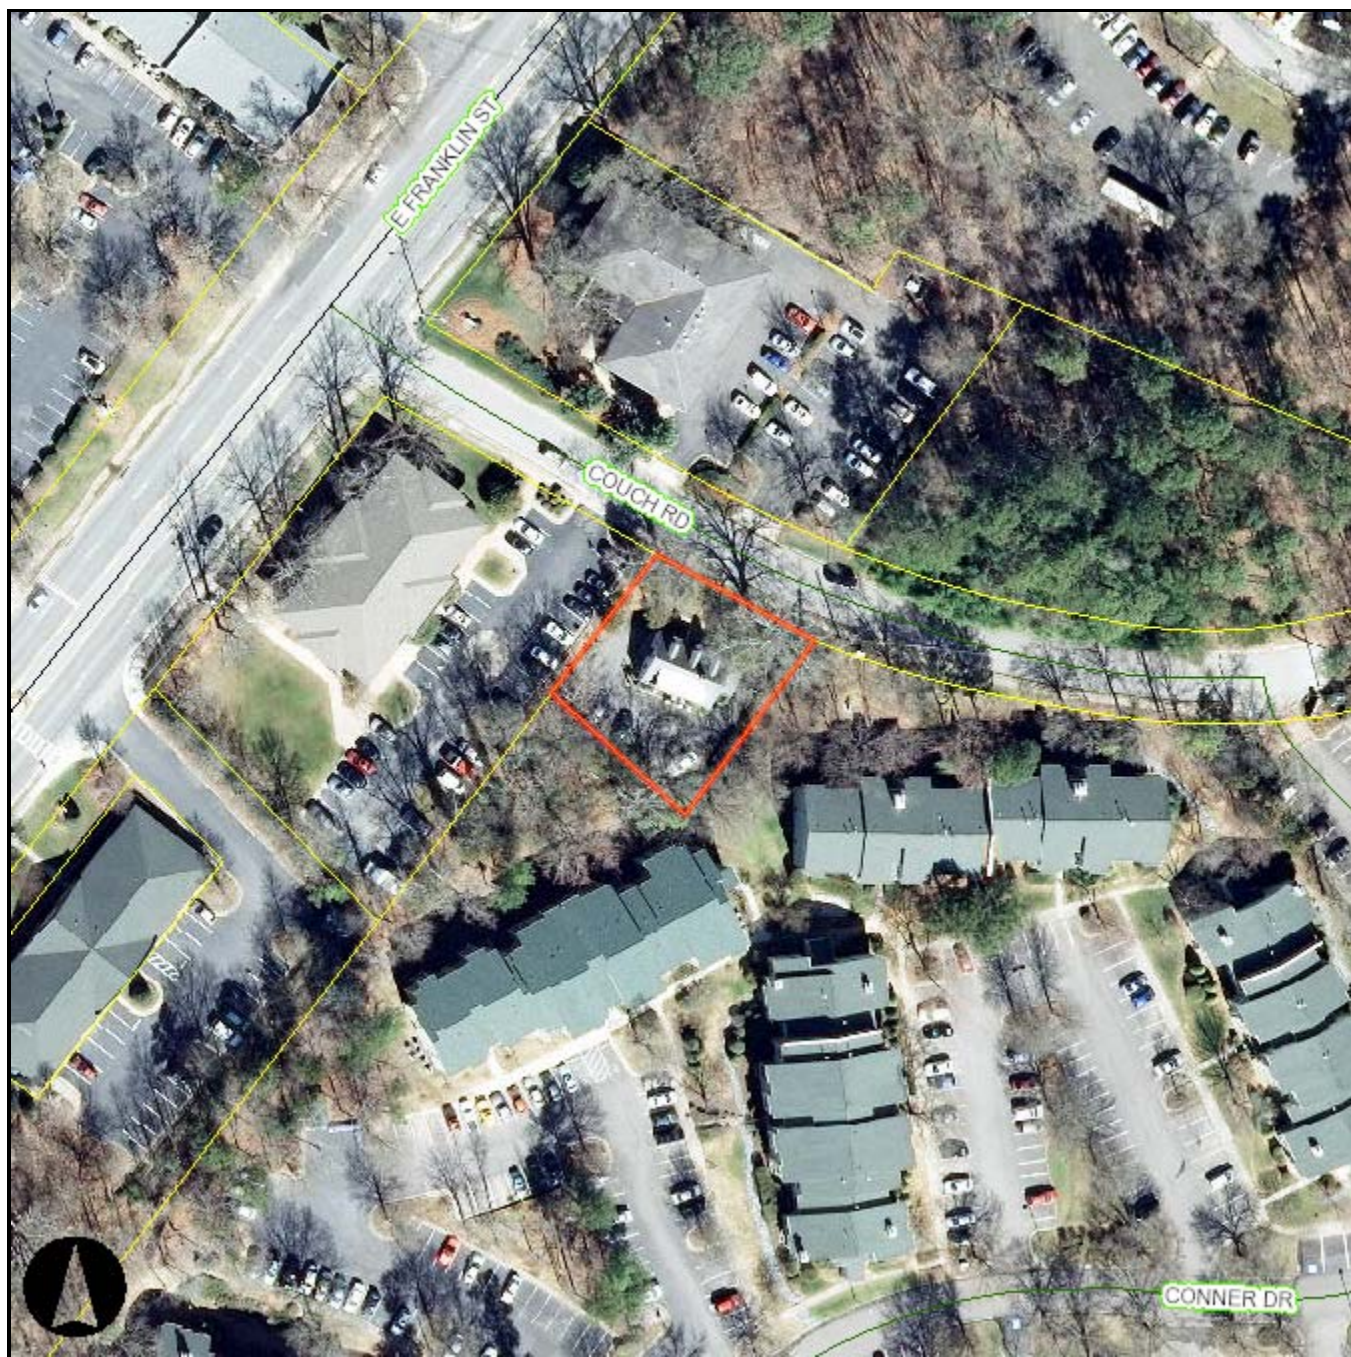

Orange County, NC GIS

2couchroad_aerial

1 inch = 100 feet
Created on 6/12/2017. Orange County, North Carolina.