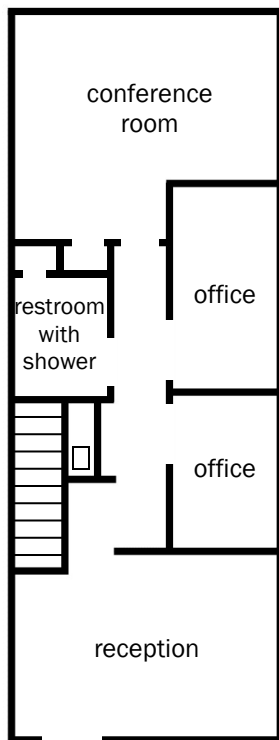

Pickett-Sprouse

REAL ESTATE

919.493.0395

PICKETT-SPROUSE.COM

MADISON CENTRE
1800 MARTIN LUTHER KING PARKWAY
SOUTH SQUARE AREA
DURHAM, NC

1st floor

2nd floor

SUITES 100 & 200

- Convenient South Square area
- 2,000 SF with seven offices, conference room, reception
- End unit with windows in each office
- Suite has shower in bathroom, chair rail, dishwasher, refrigerator
- Offered for Sale at \$175,000