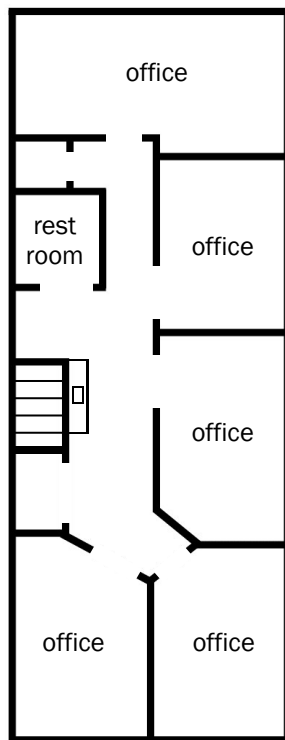

2nd floor

SUITES 100 & 200

- Convenient South Square area
- 2,000 SF with seven offices, conference room, reception
- End unit with windows in each office
- Suite has shower in bathroom, chair rail, dishwasher, refrigerator
- Offered for Sale at $175,000

MARK MICOL
(919) 287-3048
micol@pickett-sprouse.com

Visit us online at pickett-sprouse.com