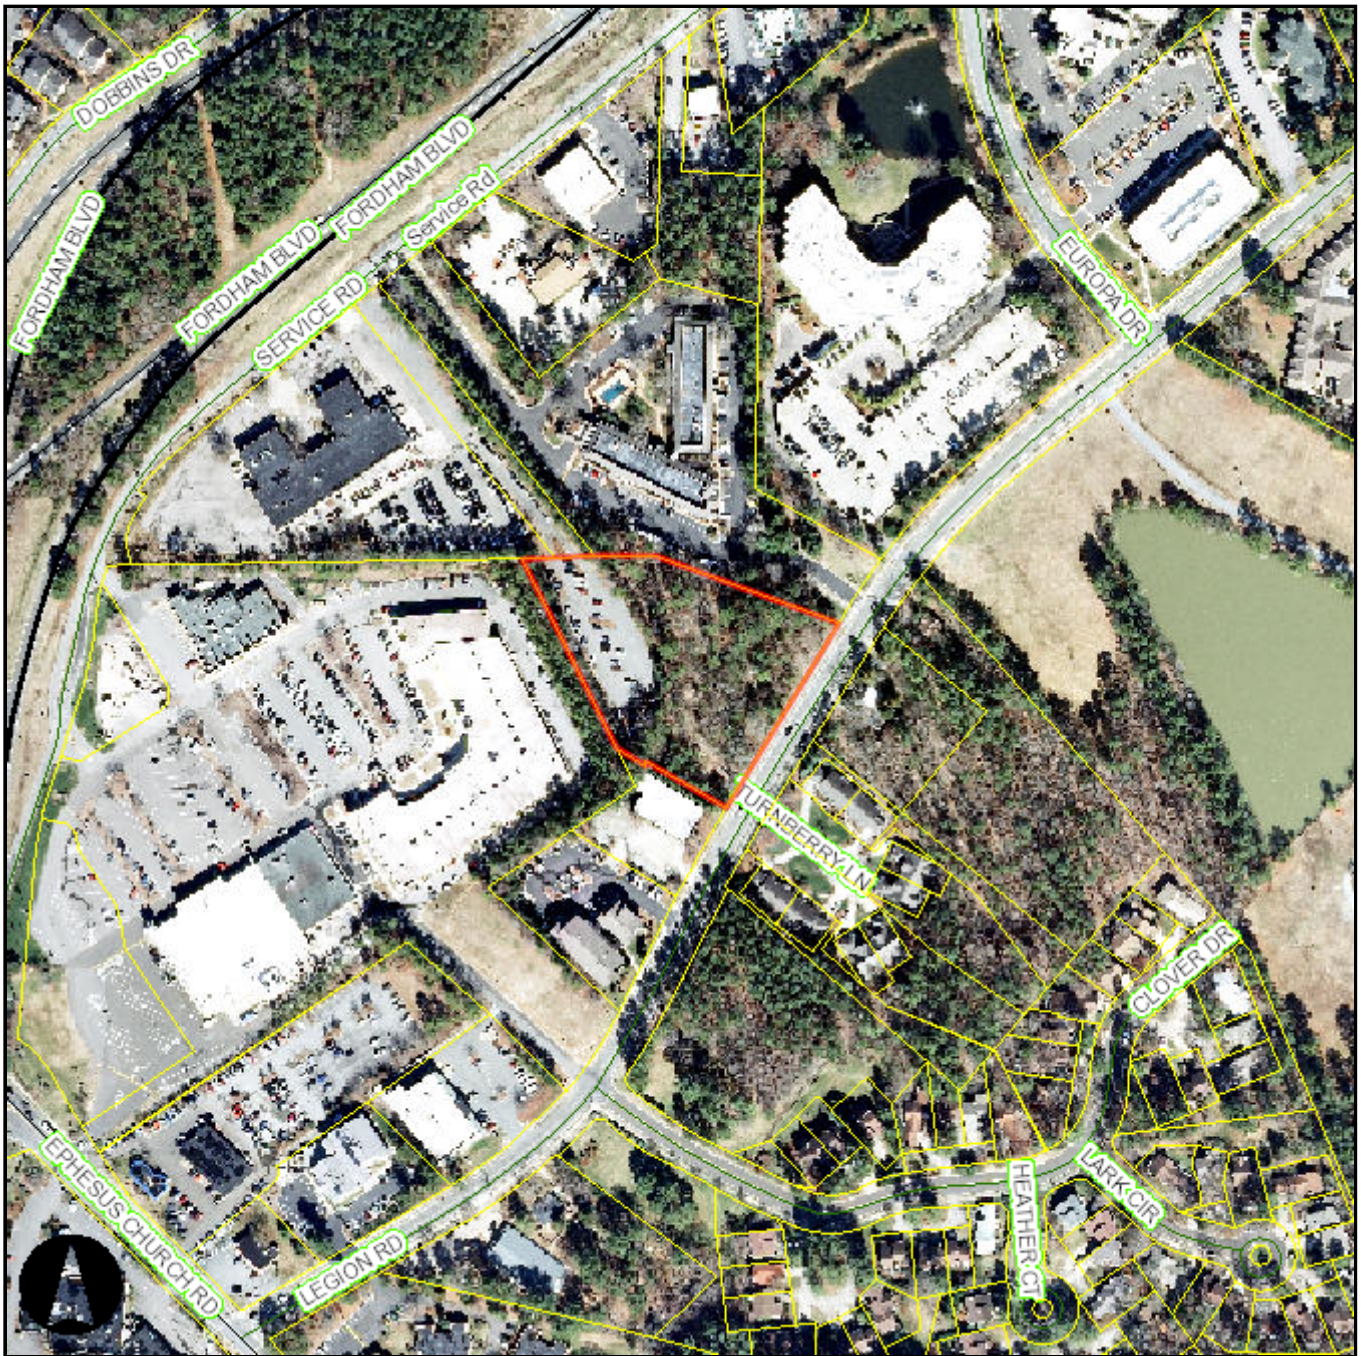

Orange County, NC GIS

1 inch = 300 feet

Search Results (1)

shape	ESRI.ArcGIS.ADF.Web.Geometry.Polygon
PIN	9799461235
PINSTATUS	ACTIVE
OWNER_TYPE	
IOFLAG	

OWNER1_LAST	RENC CH LLC
OWNER1_FIRST	
OWNER2_LAST	
OWNER2_FIRST	
ADDRESS1	6000 MONROE RD
ADDRESS2	STE 100
CITY	CHARLOTTE
STATE	NC
ZIPCODE	28212
TOWNSHIP	7
SIZE	2.52
UOM	A
CALC_ACRES	2.53
SUBCODE	
LEGAL_DESC	1 SADIE J MCFARLING HRS P71/74
RATECODE	22
SCHOOL_SYSTEM	Chapel Hill/Carrboro Schools
LANDVALUE	1078300
BLDGVALUE	0
BLDGCNT	
VALUATION	1078300
TAXSTATUS	A1
FARMUSE	
USEVALUE	0
DEEDREF	5096/489
LEGALREF	
DATESOLD	1/14/2011 12:00:00 AM
TAXSTAMPS	NaN
STAMPVALUE	NaN
SUBDIVISION_NAME	
TOWNSHIP_NAME	CHAPEL HILL
SQFT	NaN
YEARBUILT	
SHAPE.fid	21001528
shape.area	109855.986933019

Created on 10/17/2016. Orange County, North Carolina.