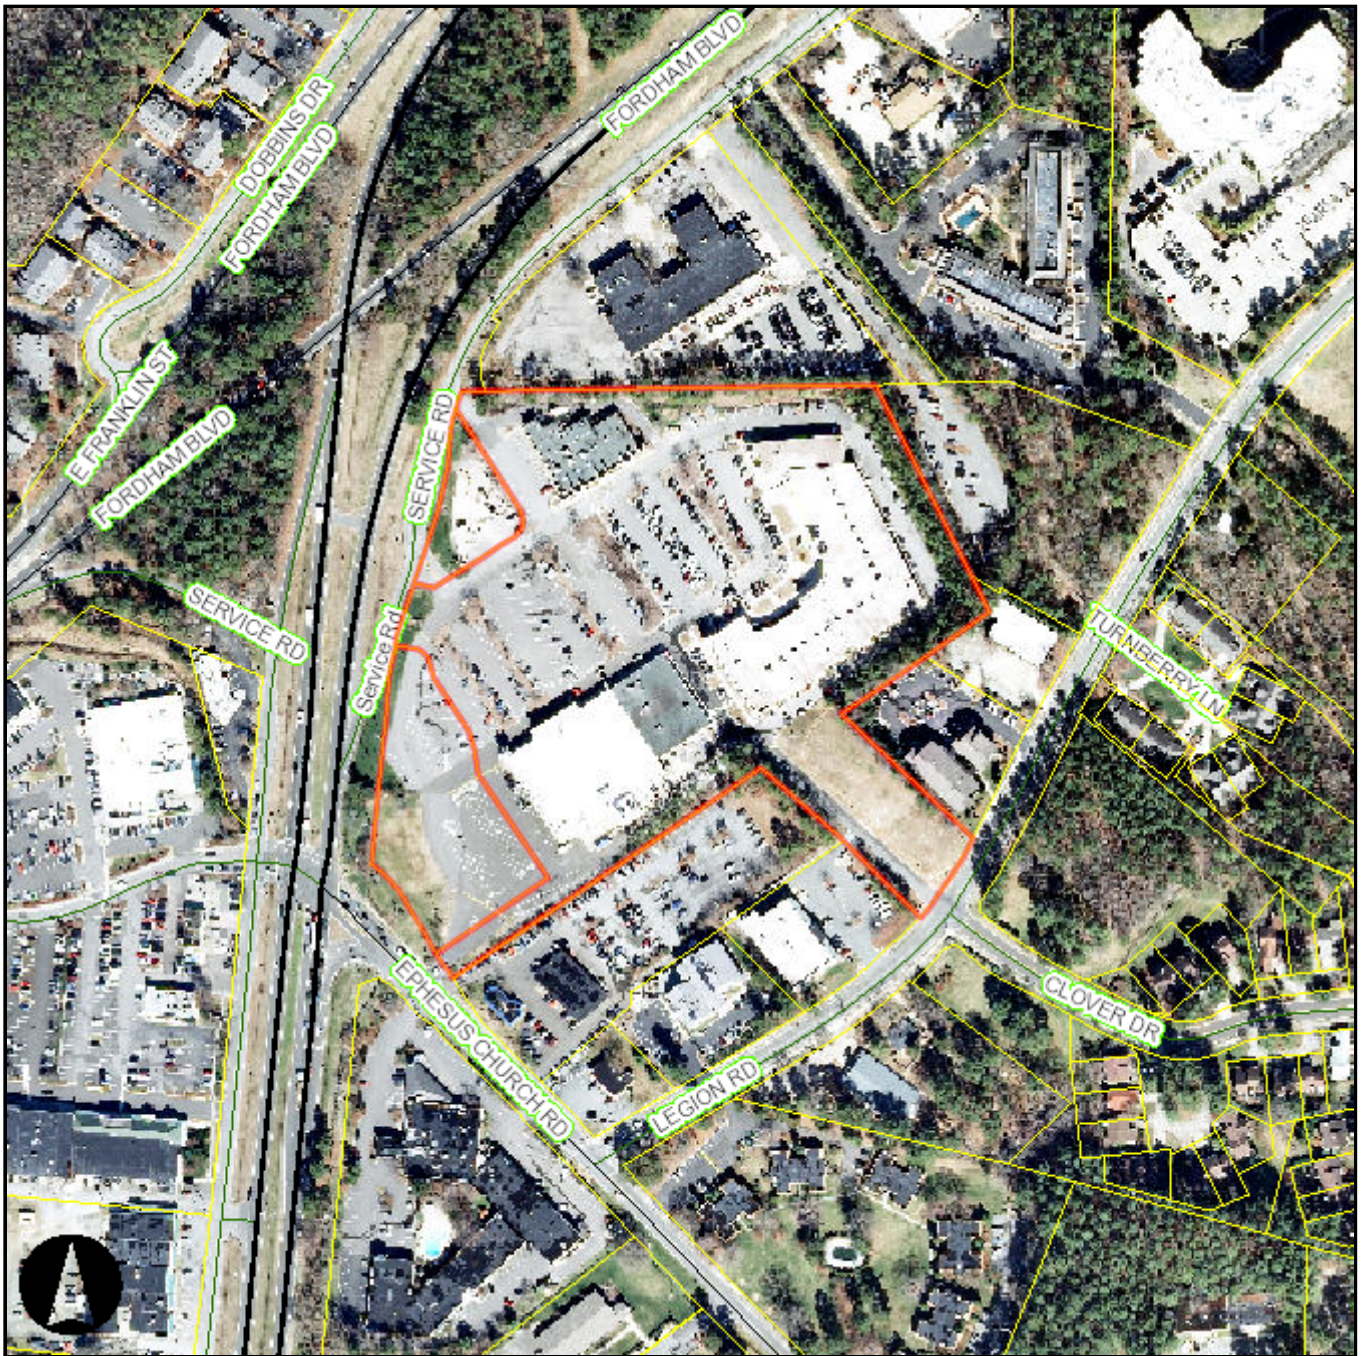

Orange County, NC GIS

1 inch = 300 feet

Created on 7/28/2017. Orange County, North Carolina.