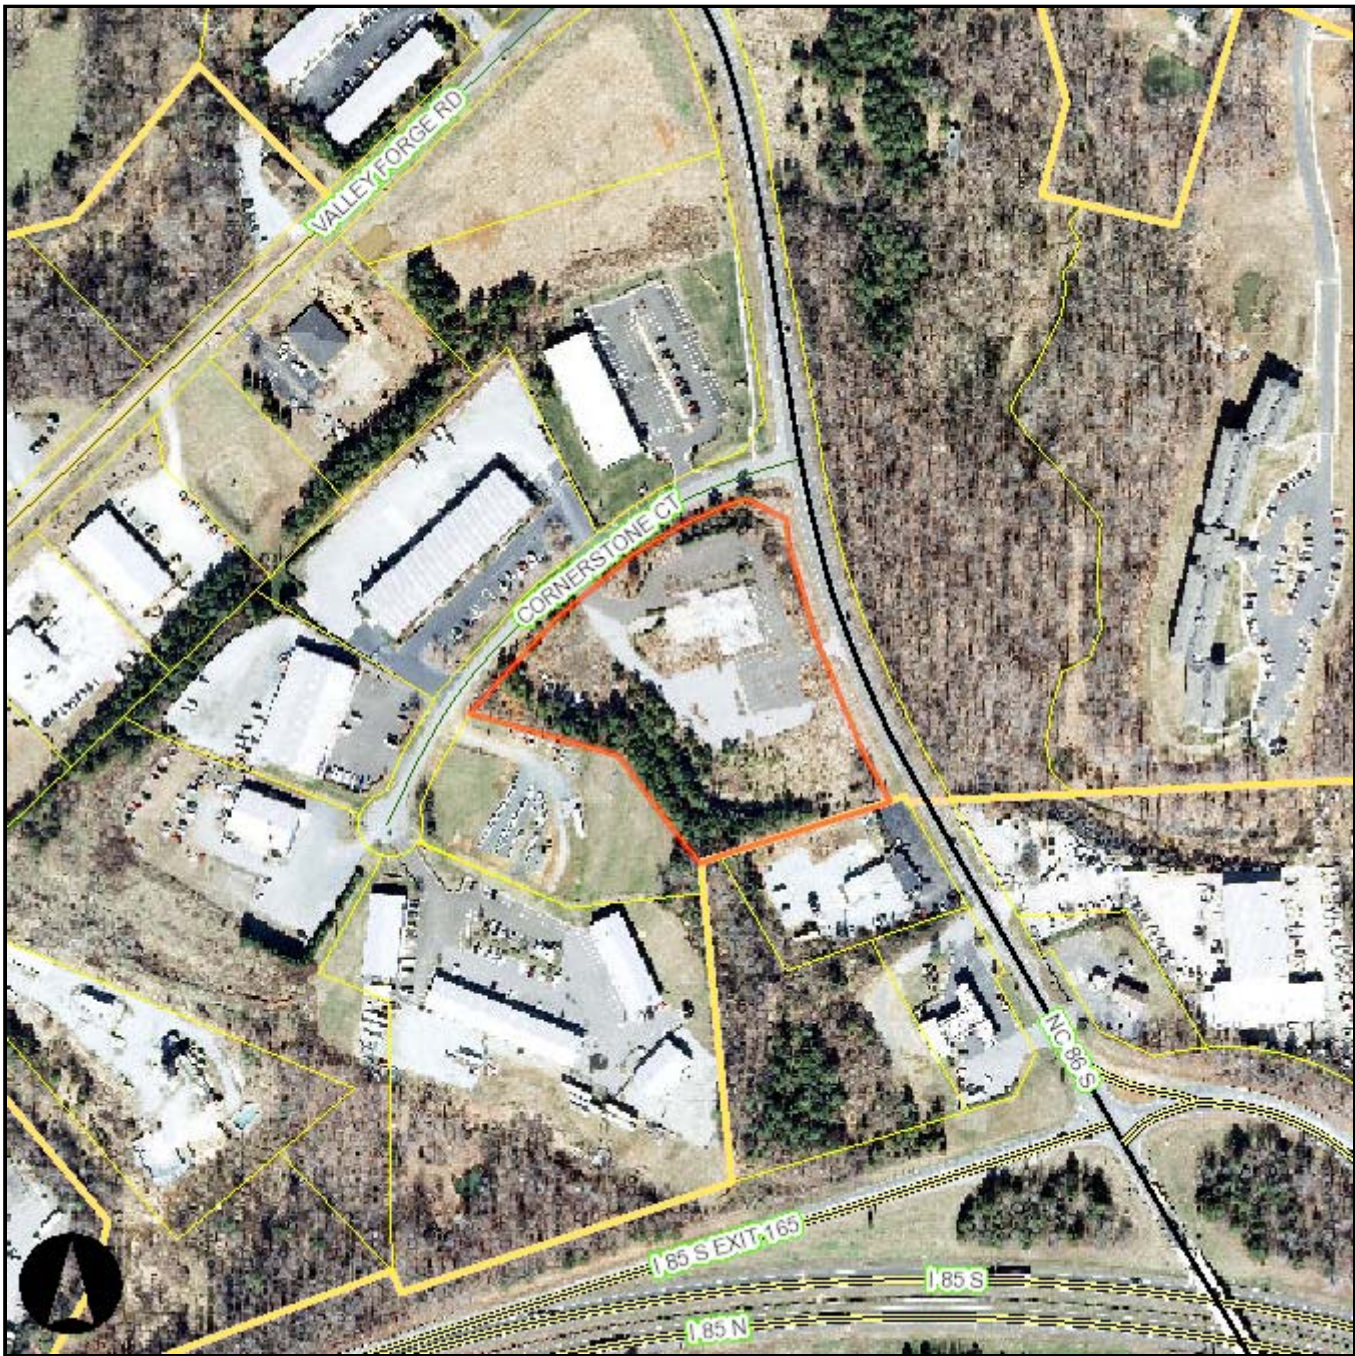

Orange County, NC GIS

1 inch = 300 feet

Search Results (1)

shape	ESRI.ArcGIS.ADF.Web.Geometry.Polygon
PIN	9874416247
PINSTATUS	ACTIVE
OWNER_TYPE	
IOFLAG	

OWNER1_LAST	TKC CLXIII LLC
OWNER1_FIRST	
OWNER2_LAST	
OWNER2_FIRST	
ADDRESS1	5935 CARNEGIE BLVD
ADDRESS2	STE 200
CITY	CHARLOTTE
STATE	NC
ZIPCODE	28209
TOWNSHIP	4
SIZE	4.5
UOM	A
CALC_ACRES	4.47
SUBCODE	2027
LEGAL_DESC	8 REV CORNERSTONE P77/64
RATECODE	23
SCHOOL_SYSTEM	Orange County Schools
LANDVALUE	748400
BLDGVALUE	987300
BLDGCNT	1
VALUATION	1735700
TAXSTATUS	A
FARMUSE	
USEVALUE	0
DEEDREF	5730/192
LEGALREF	
DATESOLD	12/11/2013 12:00:00 AM
TAXSTAMPS	1350
STAMPVALUE	675000
SUBDIVISION_NAME	CORNERSTONE
TOWNSHIP_NAME	HILLSBOROUGH
SQFT	18750
YEARBUILT	2014
SHAPE.fid	15856872
shape.area	194903.478157985

Created on 6/10/2016. Orange County, North Carolina.