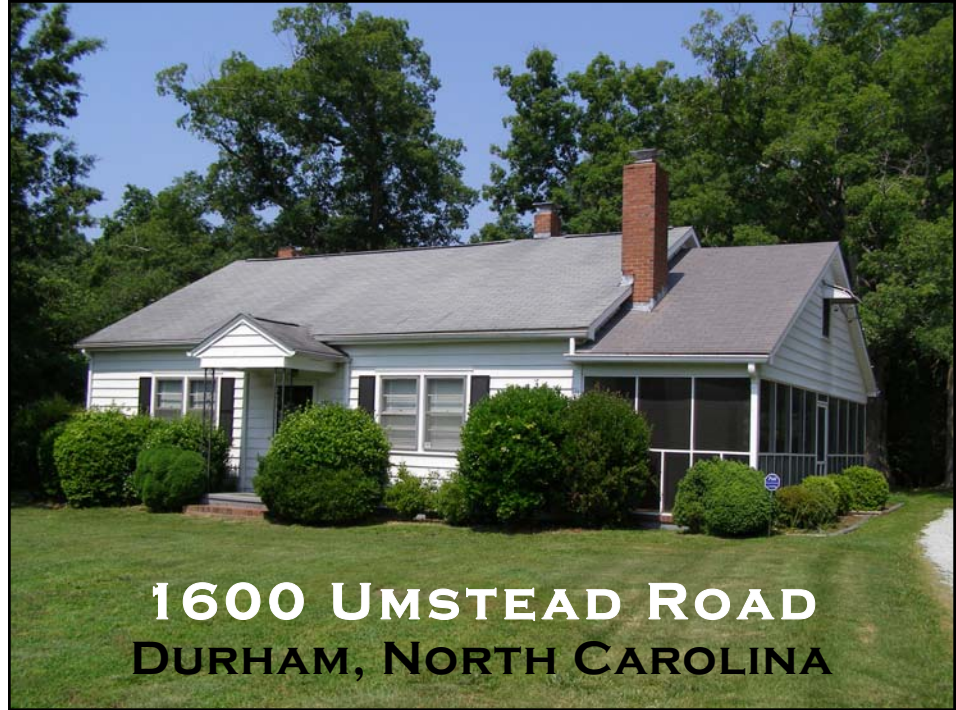

**FOR
SALE**
*Home with
8.706 acres*

Great location in Northern Durham County a short distance from Guess Road. Older home with approximately 1,721 square feet, plus one enclosed porch and one screened porch. Detached garage plus other buildings. Small subdivision is a possibility.