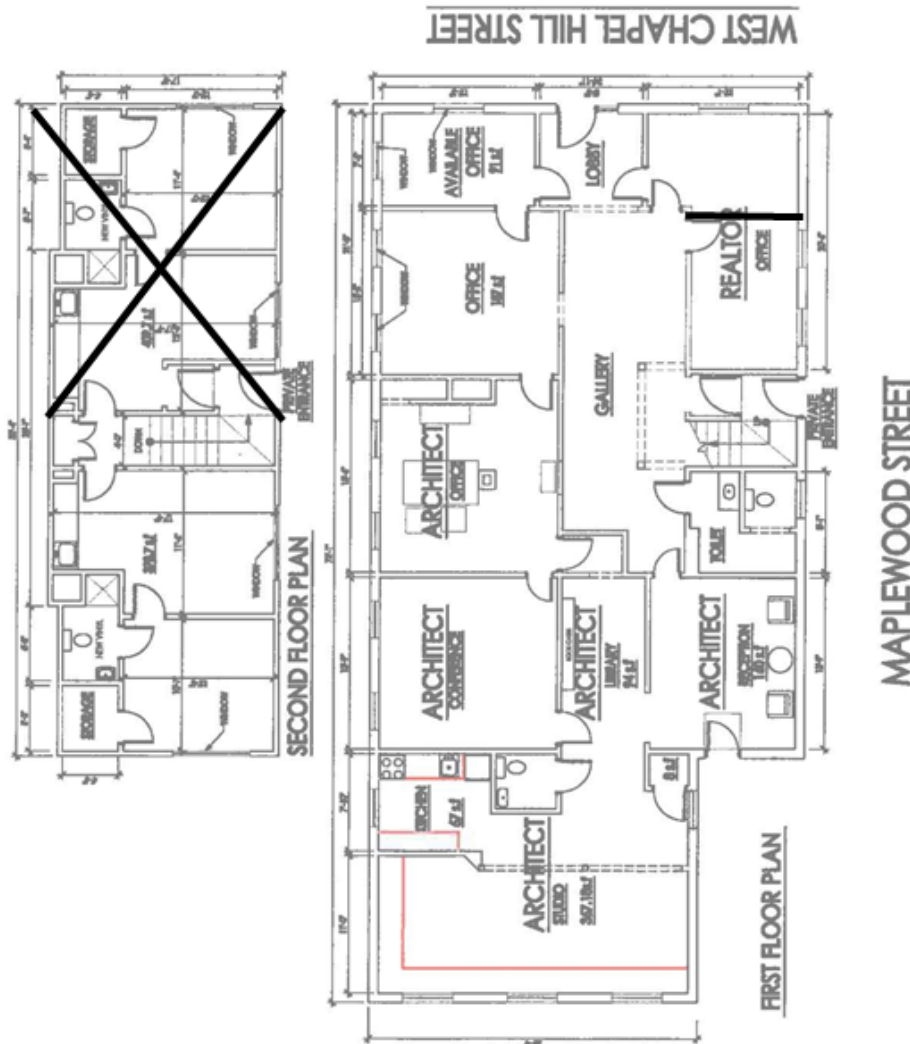

PICKETT SPROUSE

COMMERCIAL
REAL ESTATE

A WEST & WOODALL COMPANY

FOR LEASE

1410 W Chapel Hill Street
Durham, NC

Link to Virtual Tour: <https://www.youtube.com/watch?v=PVviqmr12ZE>

For more information please contact:
Anna Jenkins | anna@westandwoodall.com | 704-224-4792
www.pickettsprouse.com