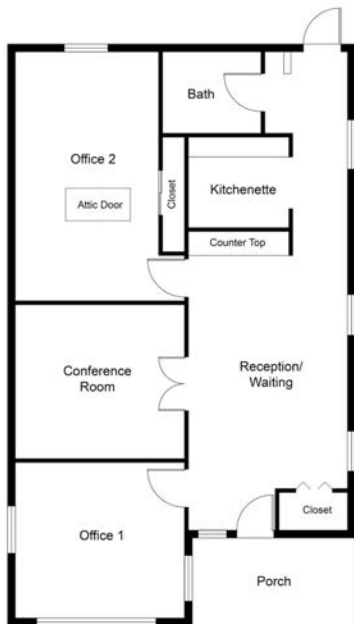

Historic Hillsborough ~ 133 E. King St

Emilee Collins (919) 730-7040
emilee@emileecollins.com
Mark O'Neal (919) 815-8303
mark.oneal@westandwoodall.com

**PICKETT
SPROUSE**
COMMERCIAL
REAL ESTATE

A WEST & WOODALL COMPANY