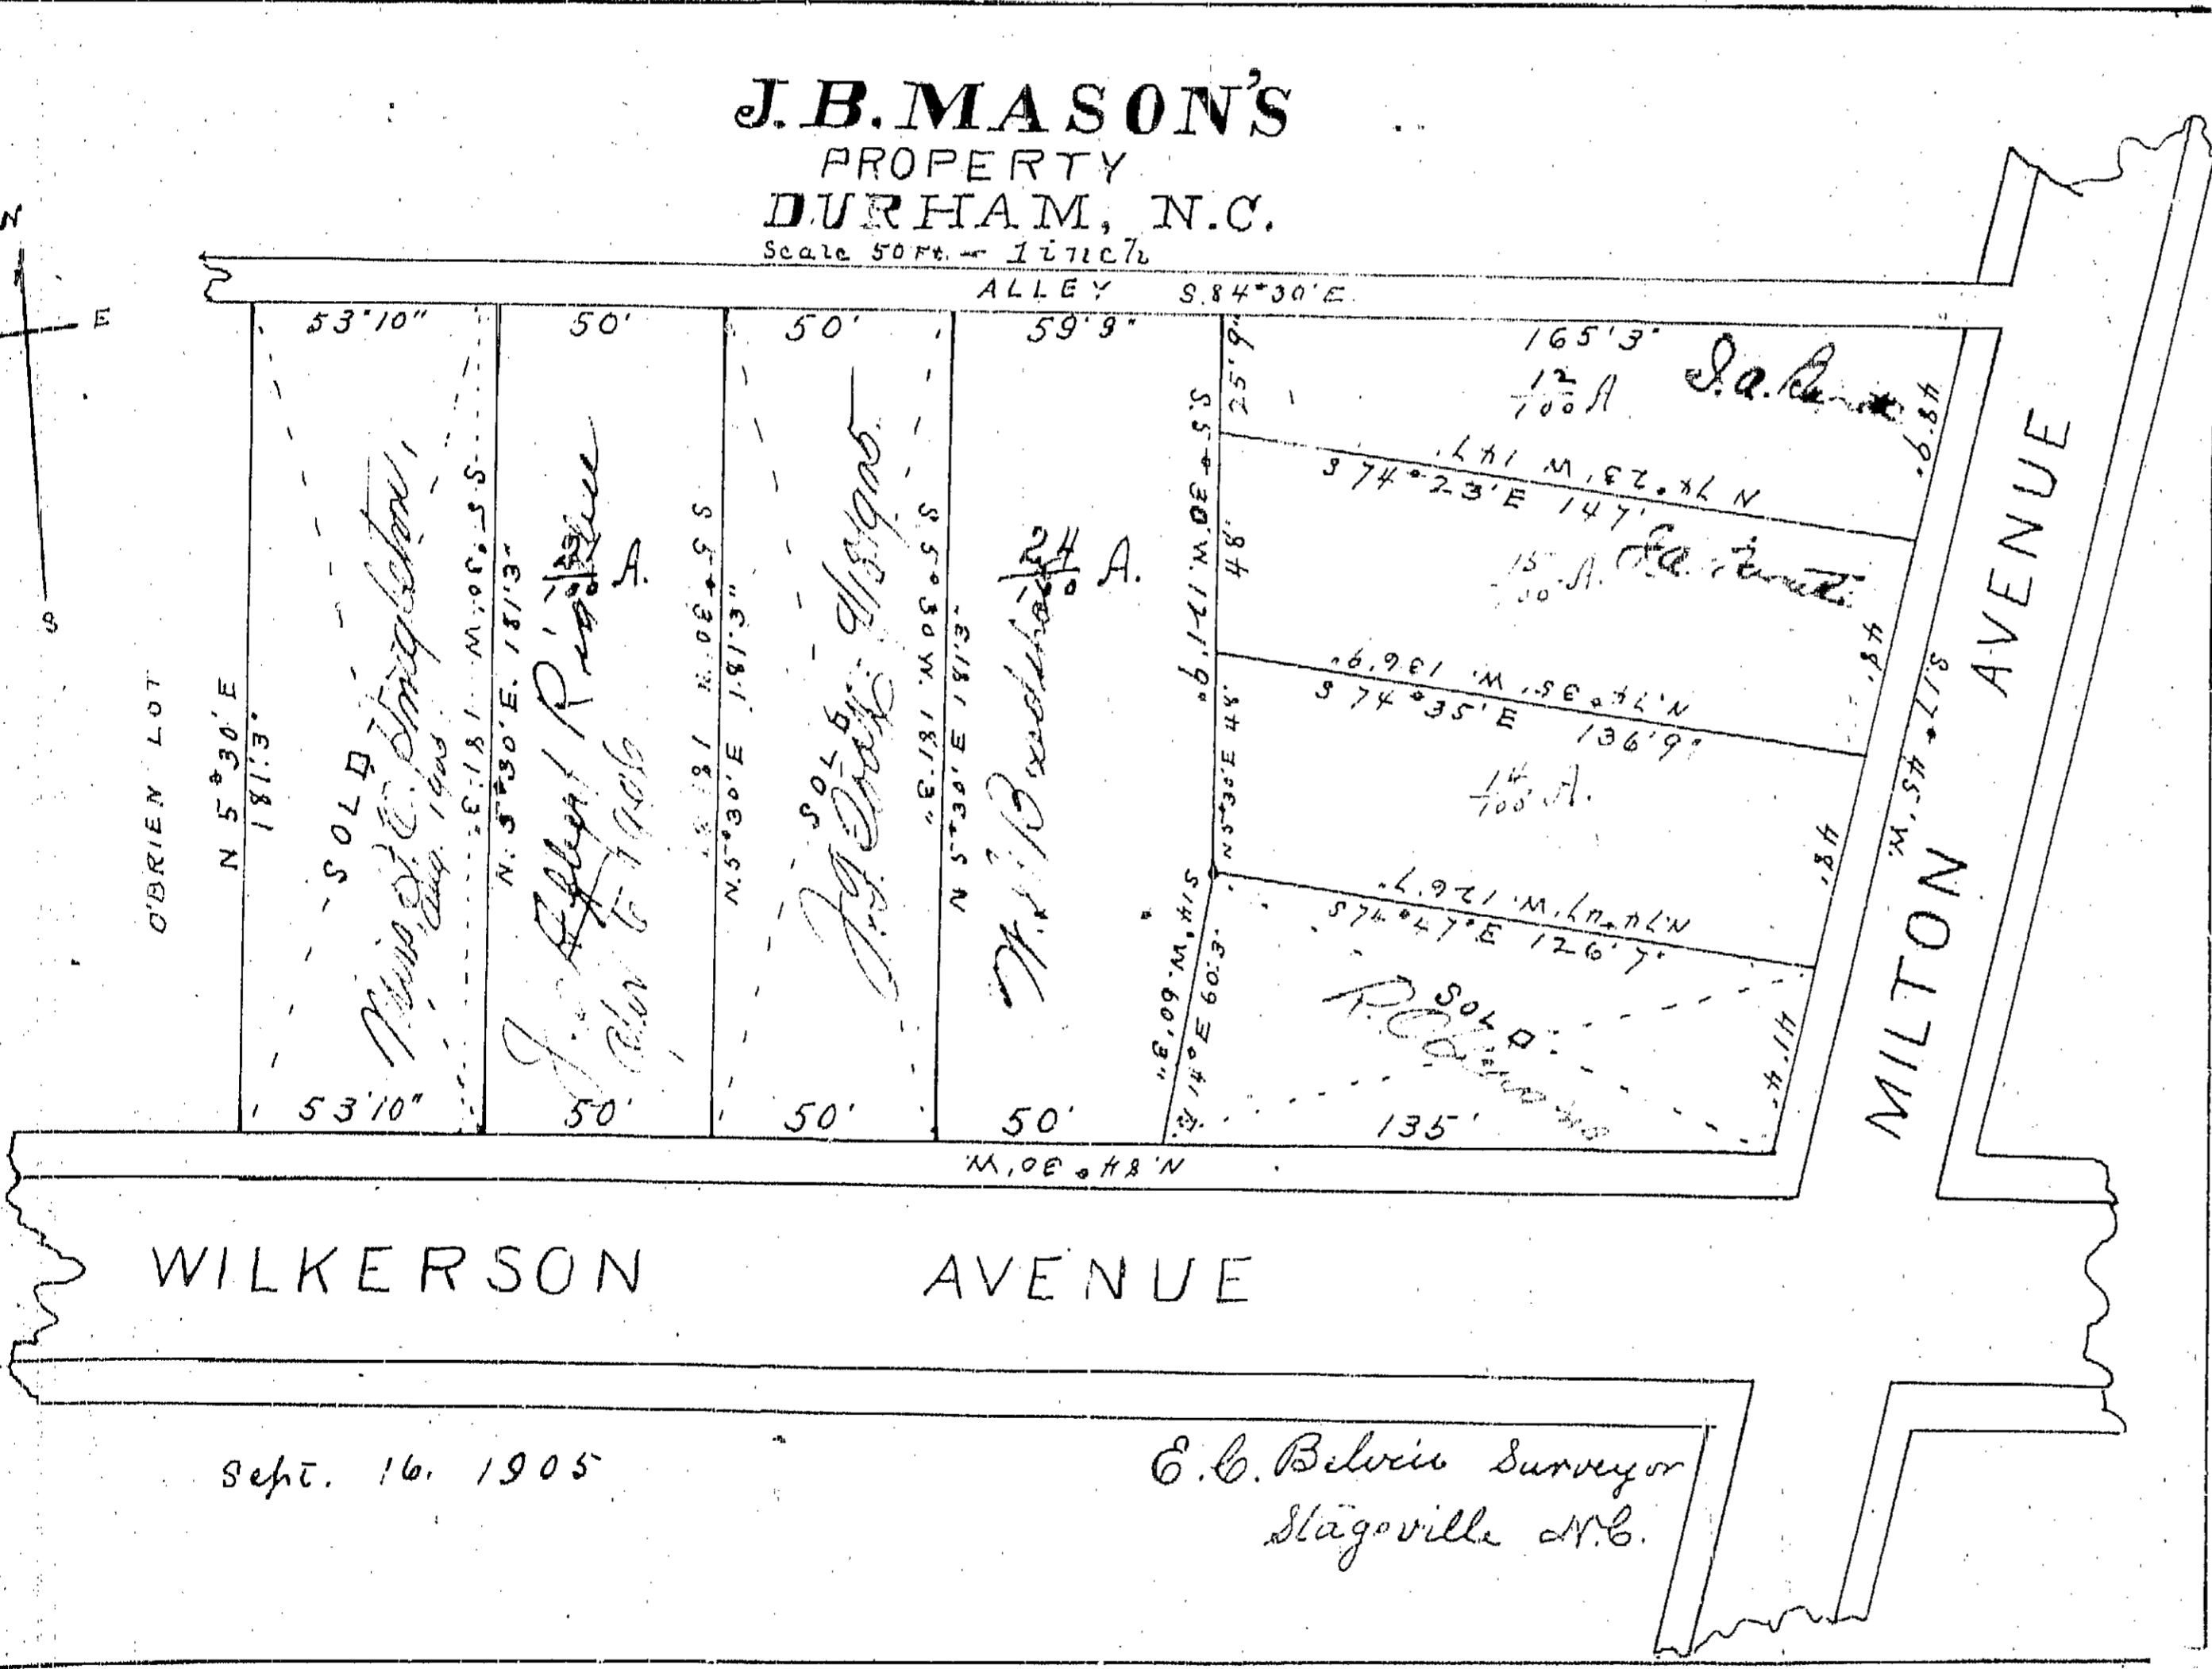

u

J.B. MASON'S
PROPERTY
DURHAM, N.C.

Scale 50ft. = 1 inch

50

PG

4 BK