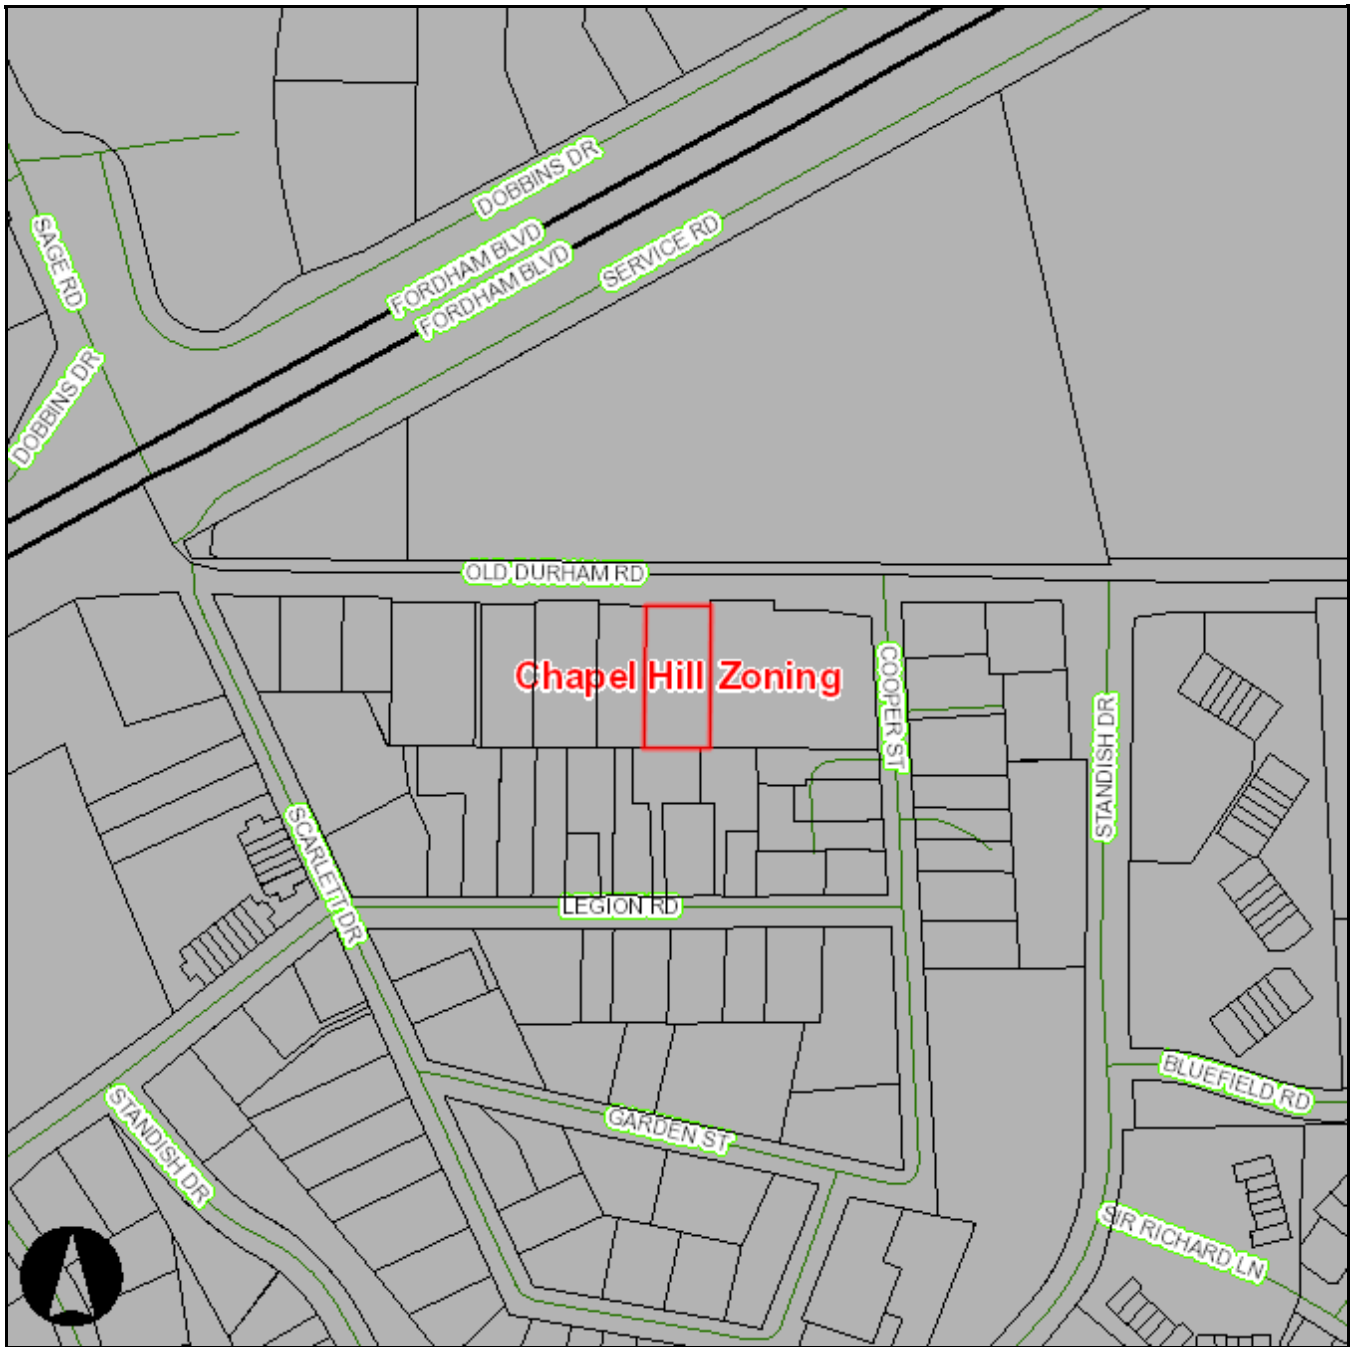

Orange County, NC GIS

1 inch = 300 feet

Search Results (1)

shape	ESRI.ArcGIS.ADF.Web.Geometry.Polygon
PIN	9799780494
PINSTATUS	ACTIVE

OWNER_TYPE	
IOFLAG	
OWNER1_LAST	LU
OWNER1_FIRST	DANHONG
OWNER2_LAST	
OWNER2_FIRST	
ADDRESS1	126 OLD DURHAM RD
ADDRESS2	
CITY	CHAPEL HILL
STATE	NC
ZIPCODE	27514
TOWNSHIP	7
SIZE	0.52
UOM	A
CALC_ACRES	0.52
SUBCODE	
LEGAL_DESC	MAJ 26-29 BL F UNIVERSITY HTS P4/17
RATECODE	22
SCHOOL_SYSTEM	Chapel Hill/Carrboro Schools
LANDVALUE	
BLDGVALUE	
BLDGCNT	
VALUATION	
TAXSTATUS	
FARMUSE	
USEVALUE	
DEEDREF	3357/490
LEGALREF	
DATESOLD	1/5/2017 12:00:00 AM
TAXSTAMPS	NaN
STAMPVALUE	NaN
SUBDIVISION_NAME	
TOWNSHIP_NAME	CHAPEL HILL
SQFT	NaN
YEARBUILT	
SHAPE.fid	25384478
shape.area	22708.8241786049