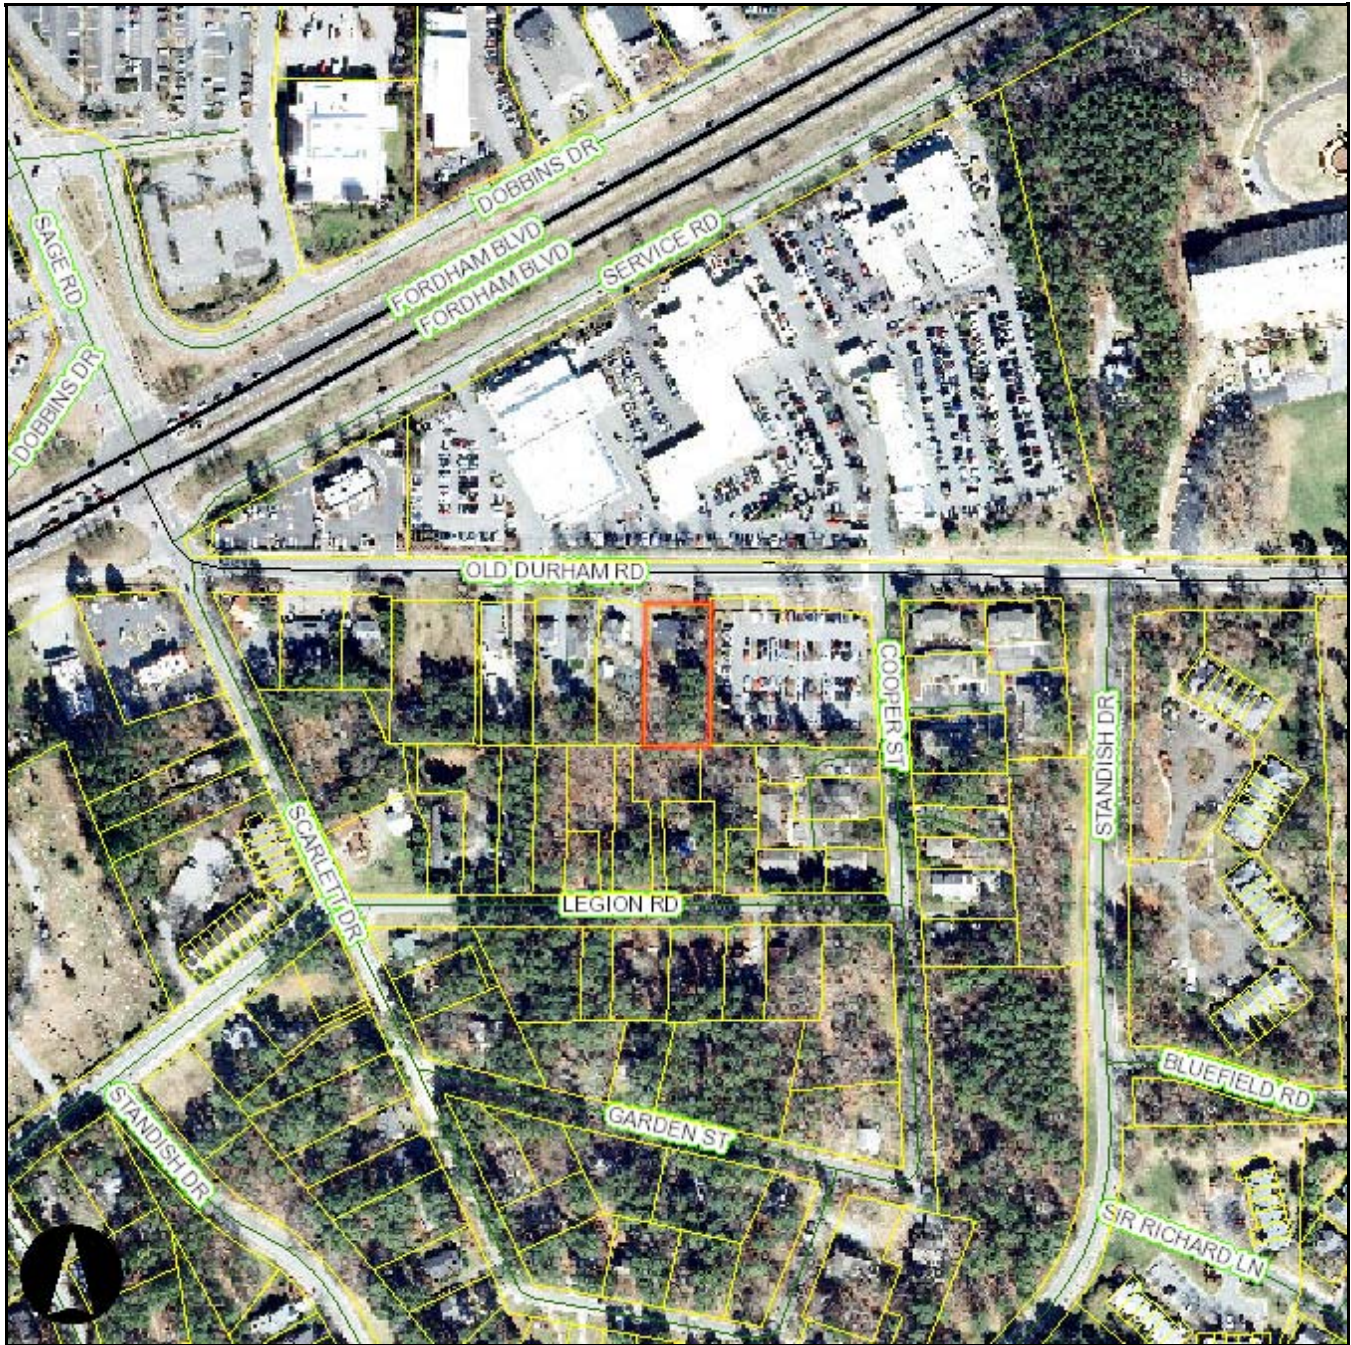

Orange County, NC GIS

1 inch = 300 feet

Created on 2/6/2017. Orange County, North Carolina.