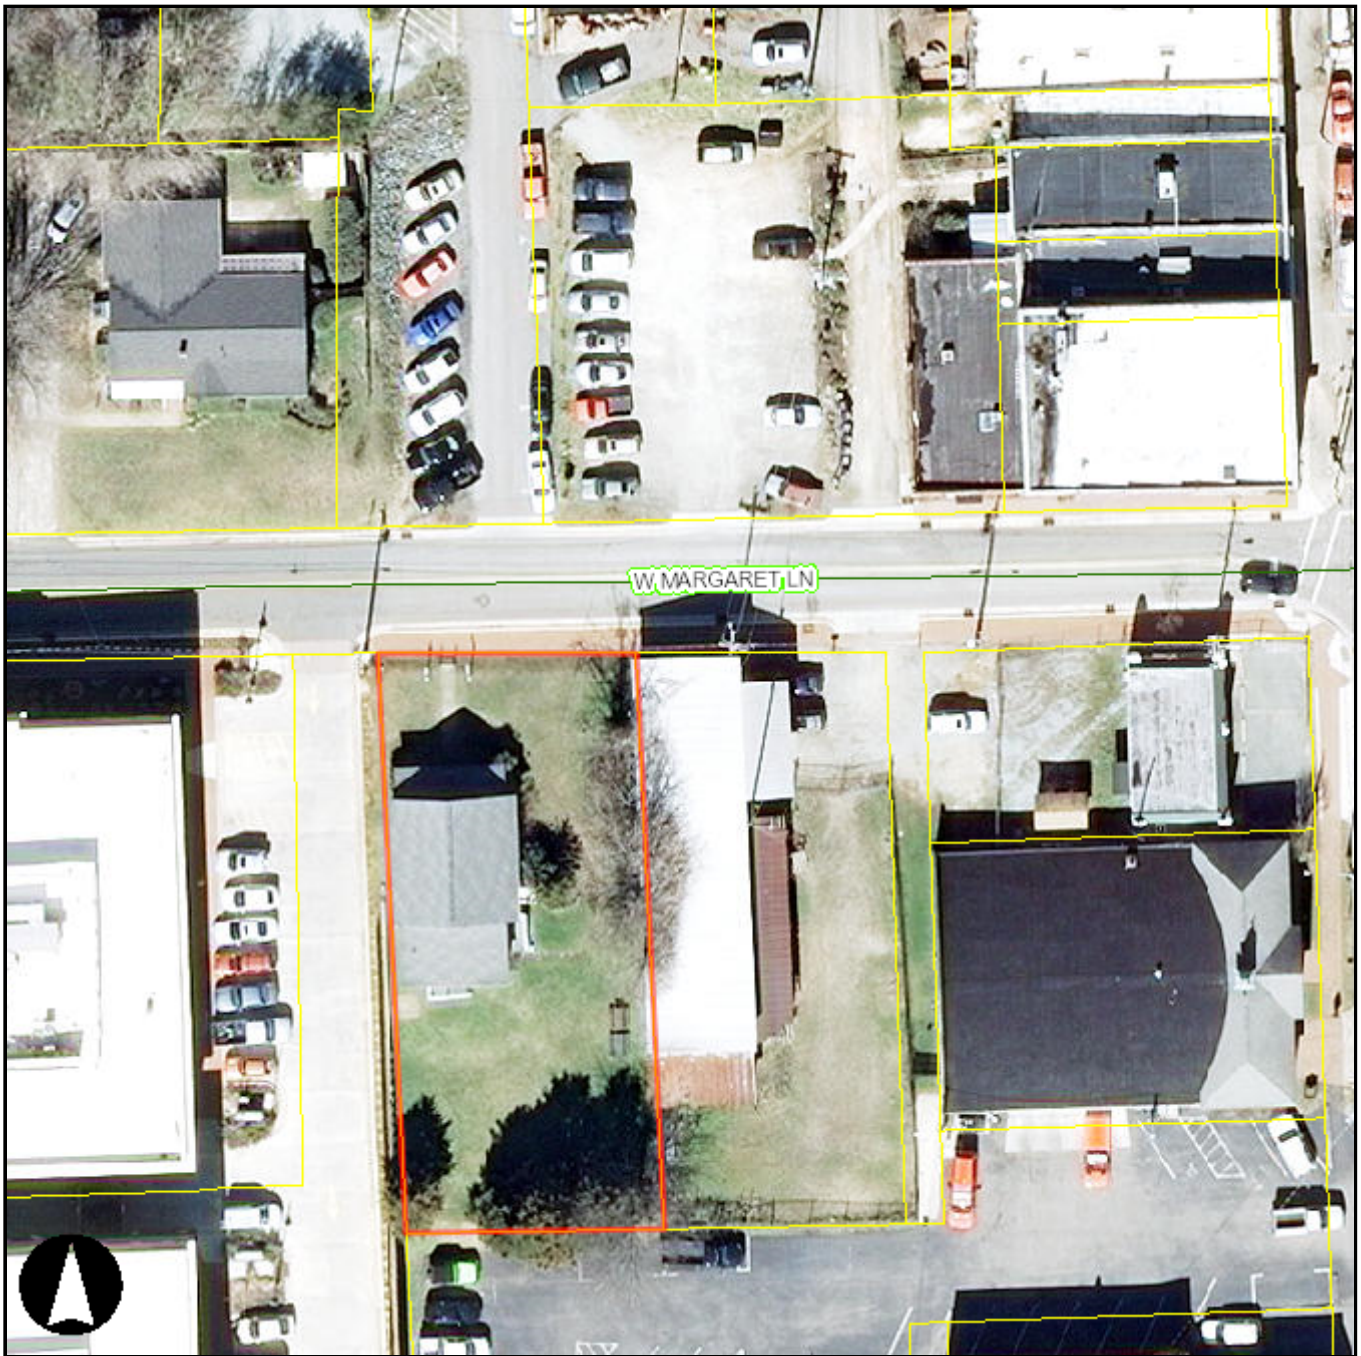

Orange County, NC GIS

1 inch = 50 feet

Search Results (1)

shape	ESRI.ArcGIS.ADF.Web.Geometry.Polygon
PIN	9874052897
PINSTATUS	ACTIVE
OWNER_TYPE	
IOFLAG	

OWNER1_LAST	FRANKENBERG
OWNER1_FIRST	SUSAN C
OWNER2_LAST	
OWNER2_FIRST	
ADDRESS1	131 E QUEEN ST
ADDRESS2	
CITY	HILLSBOROUGH
STATE	NC
ZIPCODE	272782137
TOWNSHIP	4
SIZE	0.23
UOM	A
CALC_ACRES	0.21
SUBCODE	
LEGAL_DESC	S/S MARGARET LANE
RATECODE	23
SCHOOL_SYSTEM	Orange County Schools
LANDVALUE	170999
BLDGVALUE	112220
BLDGCNT	1
VALUATION	283219
TAXSTATUS	A
FARMUSE	
USEVALUE	0
DEEDREF	
LEGALREF	00-E-300
DATESOLD	6/9/2000 12:00:00 AM
TAXSTAMPS	0
STAMPVALUE	0
SUBDIVISION_NAME	
TOWNSHIP_NAME	HILLSBOROUGH
SQFT	1451
YEARBUILT	1931
SHAPE.fid	18538362
shape.area	10057.3245098158